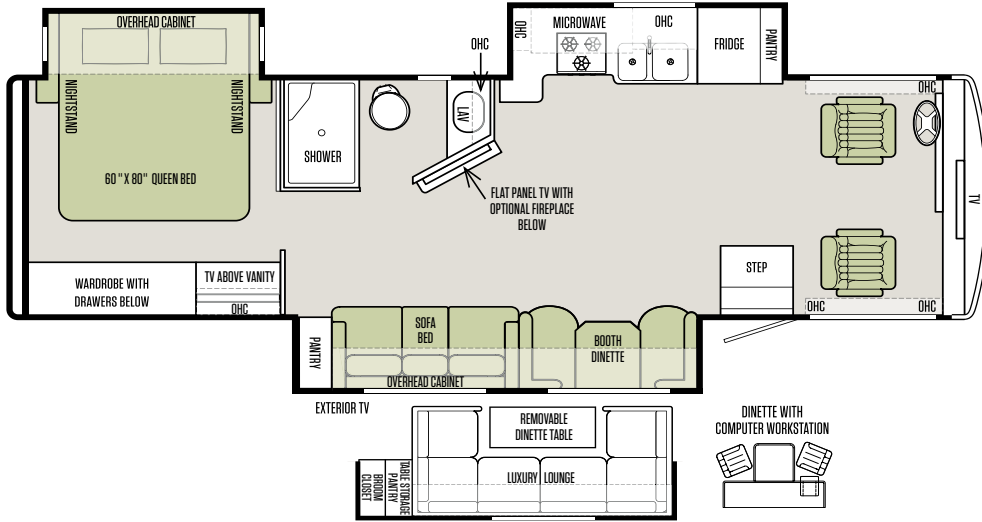

2018

ALLEGRO®

MADE TO MOVE YOU

TIFFIN
MOTORHOMES

SHOWN 36 LA FLOOR PLAN WITH AMBER GLAZED CABINETS & WALNUT INTERIOR (OPTIONAL DINETTE WITH COMPUTER WORKSTATION)

MORE SMILES PER MILE.

Now in its 45th year of production, the 2018 Tiffin Allegro has earned its stellar reputation. This coach surpasses industry averages in design, reliability, quality, warranty, and parts support. Not to mention it's our most affordable model.

Thoughtful in every detail
and in every dimension.

31 MA

32 SA

Note: If optional furniture combinations are selected, window locations may vary from diagram shown.

FLOOR PLANS

The design of every Tiffin floor plan must meet four essential criteria: **Maximum space.** **Optimal organization.** **Relaxation plus.** **Elegant atmosphere.** **MORE** plans offer your family the most comfortable layout for life on the road.