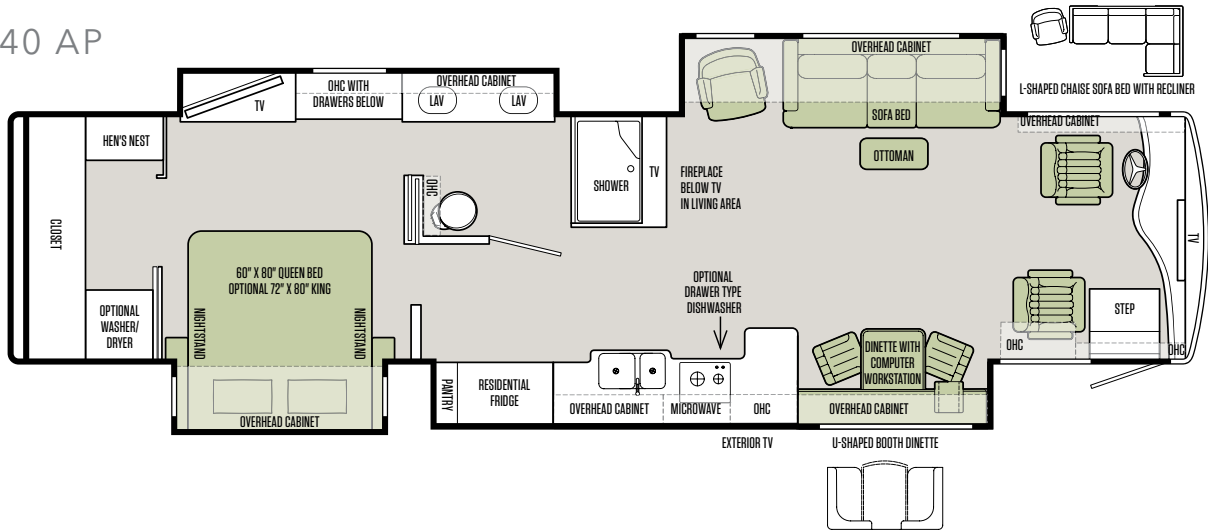

2016

Discover the great indoors.

A favorite of full-time RVers, the Allegro Bus is made for a life without borders. The coach spoils you with generous amenities suited to a gracious style of living while providing all the practical comforts of home. With 7-foot ceilings and floor plans up to 45', there's plenty of room for everybody and everything. With the Allegro Bus, you'll leave nothing behind but compromise.

SOMETIMES HOME ISN'T AN ADDRESS, IT'S A DESTINATION.

SHOWN 45' OP FLOOR PLAN WITH GLAZED CANYON CHERRY CABINETS & SHIMMER INTERIOR

Tiffin floor plans: Thoughtful in every detail and in every dimension.

37 AP

40 AP

40 SP

FLOOR PLANS

The design of every Tiffin floor plan must meet four essential criteria:
Maximum space. **Optimal organization.** **Relaxation plus.** **Elegant atmosphere.**
MORE plans offer your family the most comfortable layout for life on the road.