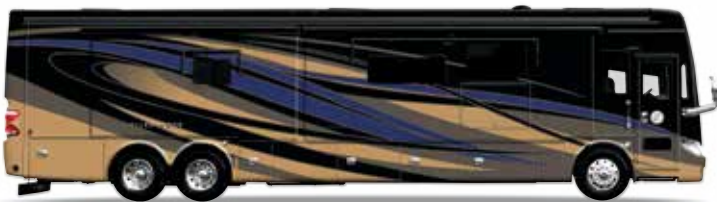

EXTERIOR DÉCOR

FULL-BODY PAINT SCHEMES

PREMIUM PAINT SYSTEM

Our eight-step full-body paint system features premium grade paints sealed with four layers of superclear coat with ultraviolet protection. An additional layer of scratch-resistant plastic coating protects the front of the coach, stairwell, and entry door lock.

LAPIS SKY