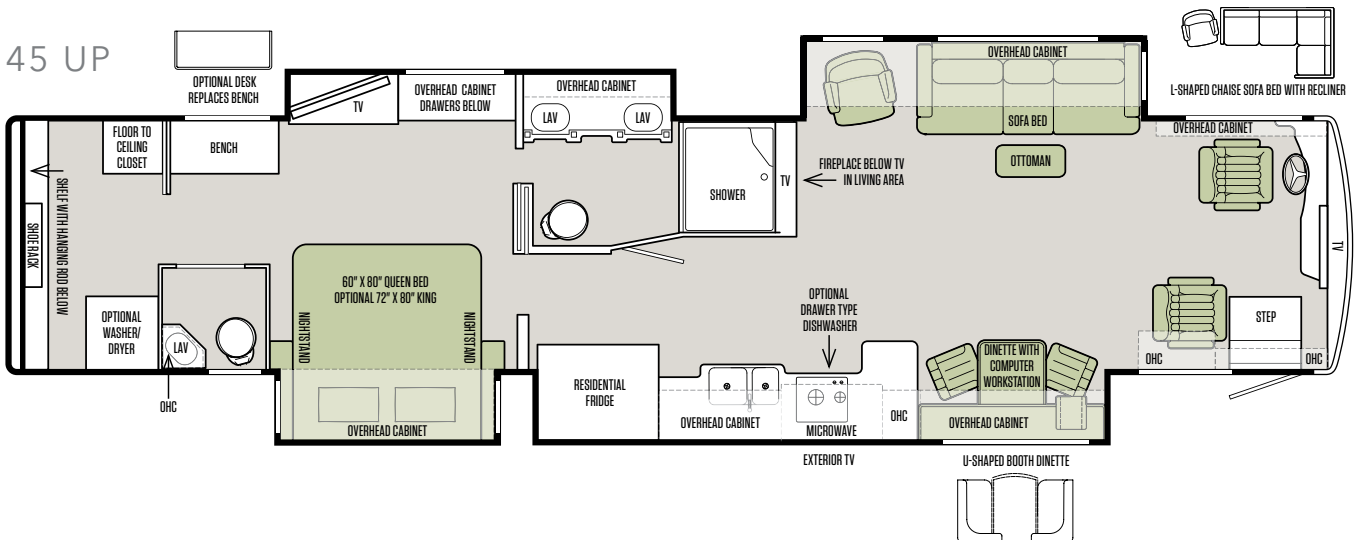

45 UP

Note: If optional furniture combinations are selected, window locations may vary from diagram shown.