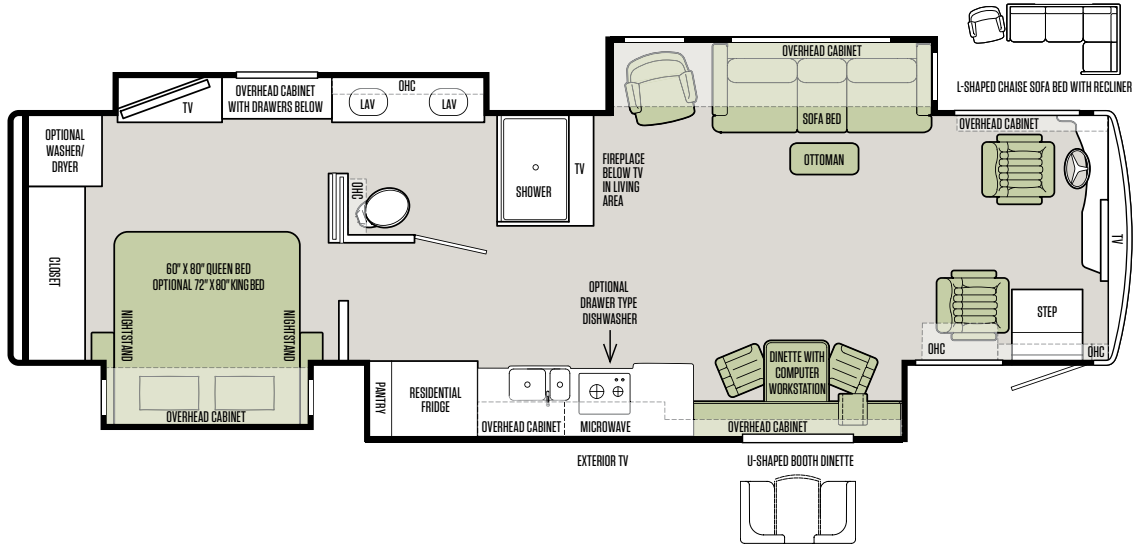

2016

Discover the great indoors.

A favorite of full-time RVers, the Allegro Bus is made for a life without borders. The coach spoils you with generous amenities suited to a gracious style of living while providing all the practical comforts of home. With 7-foot ceilings and floor plans up to 45', there's plenty of room for everybody and everything. With the Allegro Bus, you'll leave nothing behind but compromise.

SOMETIMES HOME ISN'T AN ADDRESS, IT'S A DESTINATION.

SHOWN 45' OP FLOOR PLAN WITH GLAZED CANYON CHERRY CABINETS & SHIMMER INTERIOR

Tiffin floor plans: Thoughtful in every detail and in every dimension.

37 AP

40 AP

40 SP

FLOOR PLANS

The design of every Tiffin floor plan must meet four essential criteria:
Maximum space. **Optimal organization.** **Relaxation plus.** **Elegant atmosphere.**
MORE plans offer your family the most comfortable layout for life on the road.