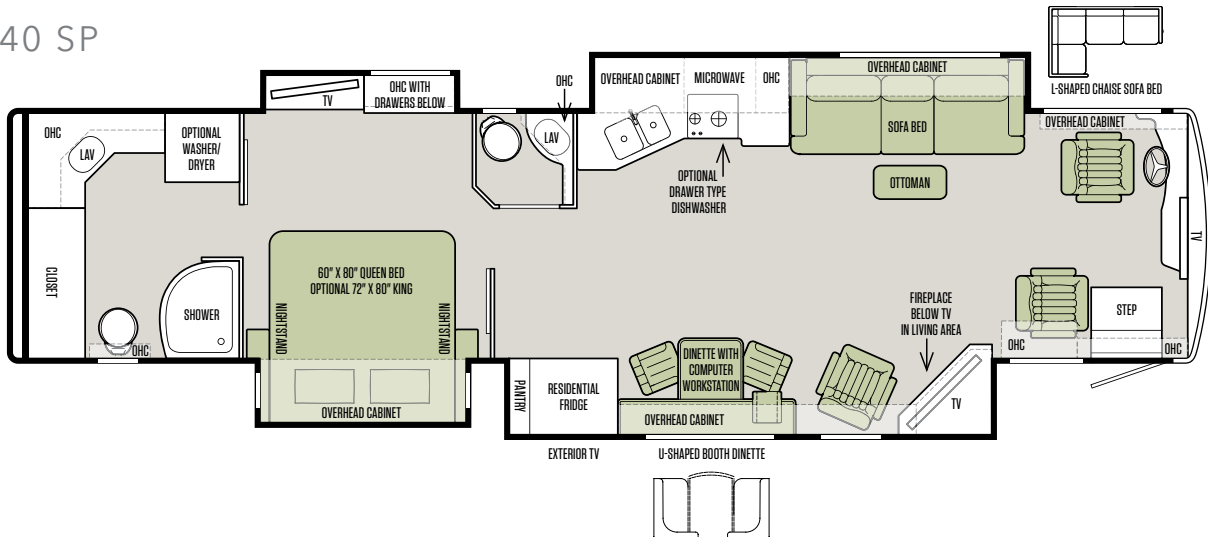

2016

Discover the great indoors.

A favorite of full-time RVers, the Allegro Bus is made for a life without borders. The coach spoils you with generous amenities suited to a gracious style of living while providing all the practical comforts of home. With 7-foot ceilings and floor plans up to 45', there's plenty of room for everybody and everything. With the Allegro Bus, you'll leave nothing behind but compromise.

SOMETIMES HOME ISN'T AN ADDRESS, IT'S A DESTINATION.

SHOWN 45' OP FLOOR PLAN WITH GLAZED CANYON CHERRY CABINETS & SHIMMER INTERIOR

Tiffin floor plans: Thoughtful in every detail and in every dimension.

37 AP

40 AP

40 SP

FLOOR PLANS

The design of every Tiffin floor plan must meet four essential criteria:
Maximum space. **Optimal organization.** **Relaxation plus.** **Elegant atmosphere.**
MORE plans offer your family the most comfortable layout for life on the road.