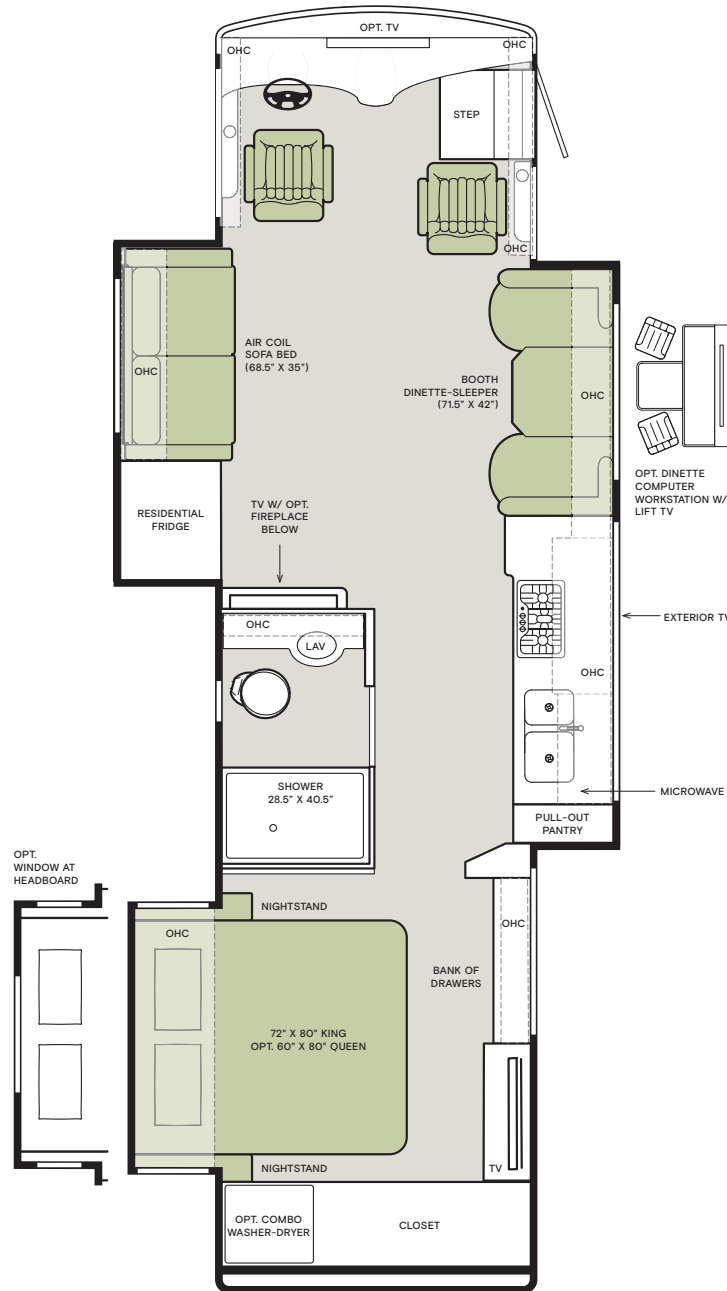

G7 SILVER SAND

G7 ROCKY MOUNTAIN BROWN

G7 SPICED JAVA

The design of every Allegro Breeze floor plan must meet four essential criteria: Maximum space, Optimal organization, Relaxation plus, and Elegant atmosphere. Tiffin's MORE Plans offer your family the most comfortable layout for life on the road.

33 BR

If optional furniture combinations are selected, window locations may vary from diagram shown.

All options may not be available in every model. Because of progressive improvements and specifications, standard and optional equipment are subject to change without notice or obligation.