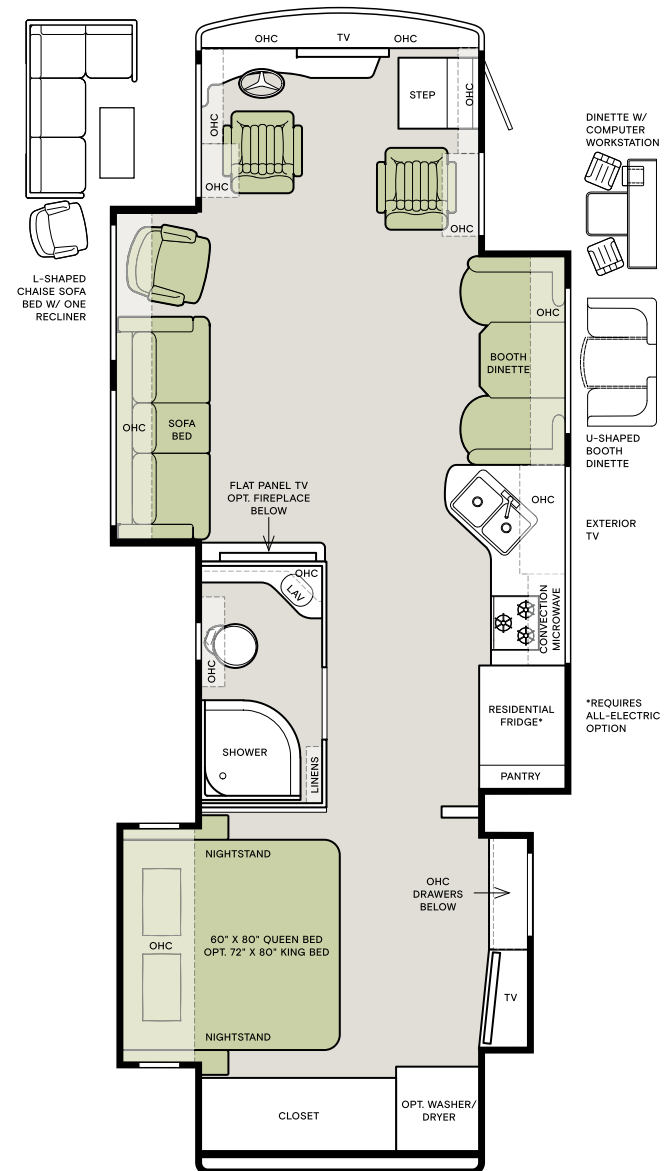

Floor Plans

The design of every Allegro RED floor plan must meet four essential criteria: Maximum space, Optimal organization, Relaxation plus, and Elegant atmosphere. Tiffin's **MORE** Plans offer your family the most comfortable layout for life on the road.

If optional furniture combinations are selected, window locations may vary from diagram shown.

All options may not be available in every model. Because of progressive improvements and specifications, standard and optional equipment are subject to change without notice or obligation.

For a complete and up-to-date list of available options and specifications, visit tiffinmotorhomes.com.

33 AA