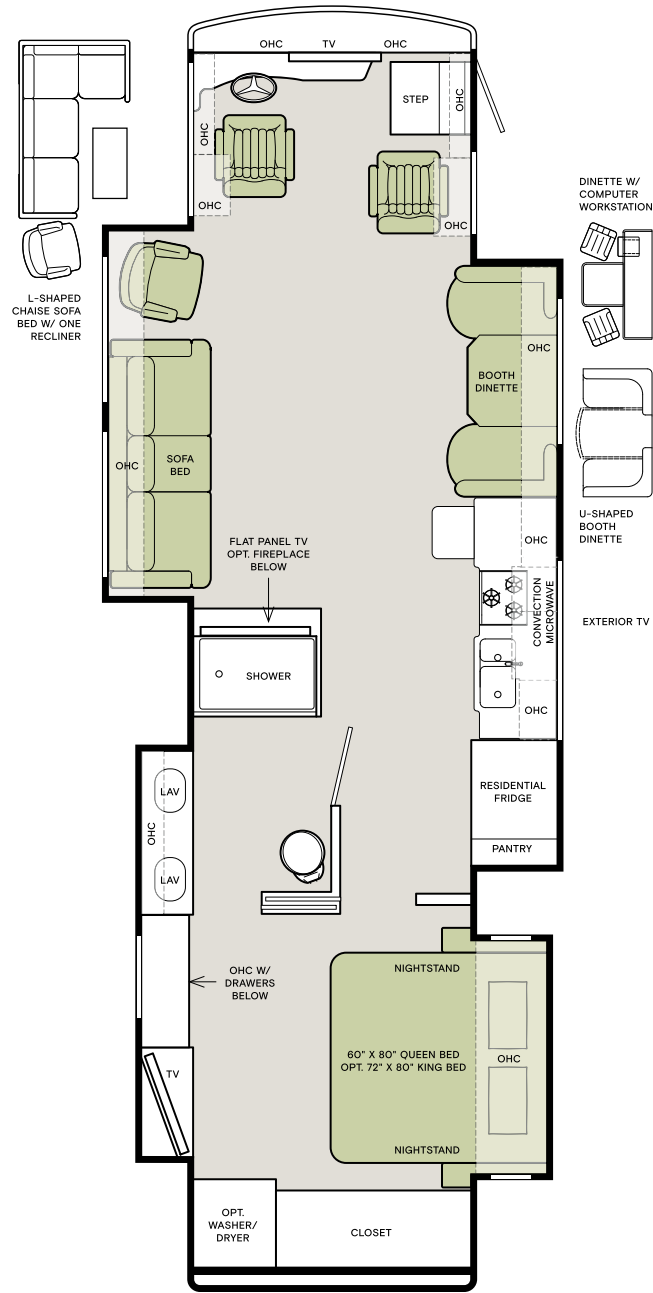

Top to bottom: Lift TV behind Sofa Bed on passenger side; Half-bath Vanity; Sofa Bed on driver side.

Master Suite

Getting a great night's sleep comes easy in the 2020 Allegro RED. You'll enjoy the comfort of sleeping on a memory foam mattress that comes available in both a standard queen or optional king size. Both side windows open to create a refreshing cross breeze. The stylish, hardwood cabinets are custom built, and seamlessly complement the fabrics and finishes found in the suite. The master bath features a one-piece, molded fiberglass shower — it's the perfect, easy-to-clean material for the RV travel lifestyle.

For a complete and up-to-date list of available options and specifications, visit tiffinmotorhomes.com.

33 AA

37 BA

37 PA

Interior Décor

Make your experience on the road all your own. Express yourself by choosing the interior appointments such as cabinet finishes, flooring, and décor ensembles for every part of your motorhome. In the 2020 Allegro RED, you'll be able to go in style no matter where you go.