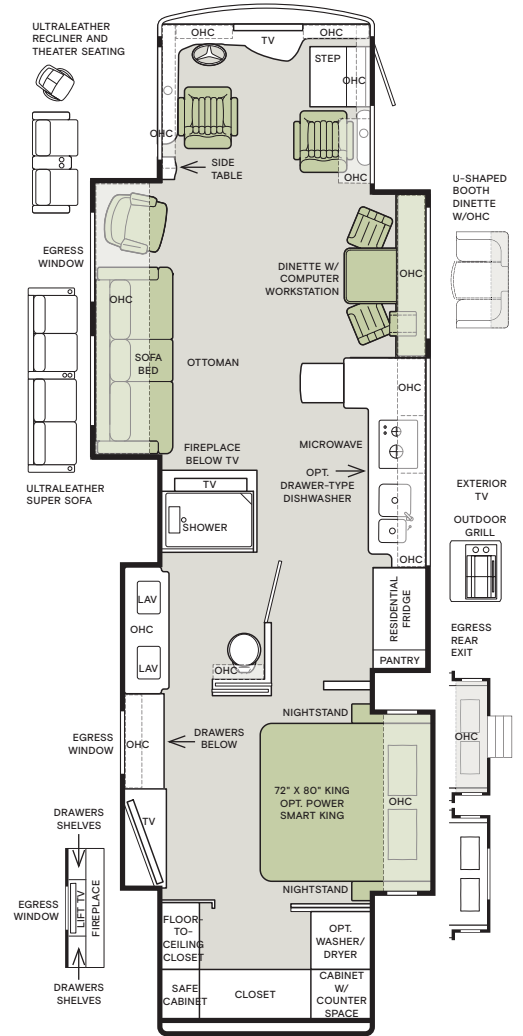

BACKSPLASH

COUNTERTOP

LIVING ROOM

MASTER SUITE

Floor Plans

The design of every Allegro Bus floor plan must meet four essential criteria: Maximum space, Optimal organization, Relaxation plus, and Elegant atmosphere. Tiffin's MORE Plans offer your family the most comfortable layout for life on the road.

35 CP

37 AP

40 AP

If optional furniture combinations are selected, window locations may vary from diagram shown.

All options may not be available in every model. Because of progressive improvements and specifications, standard and optional equipment are subject to change without notice or obligation.