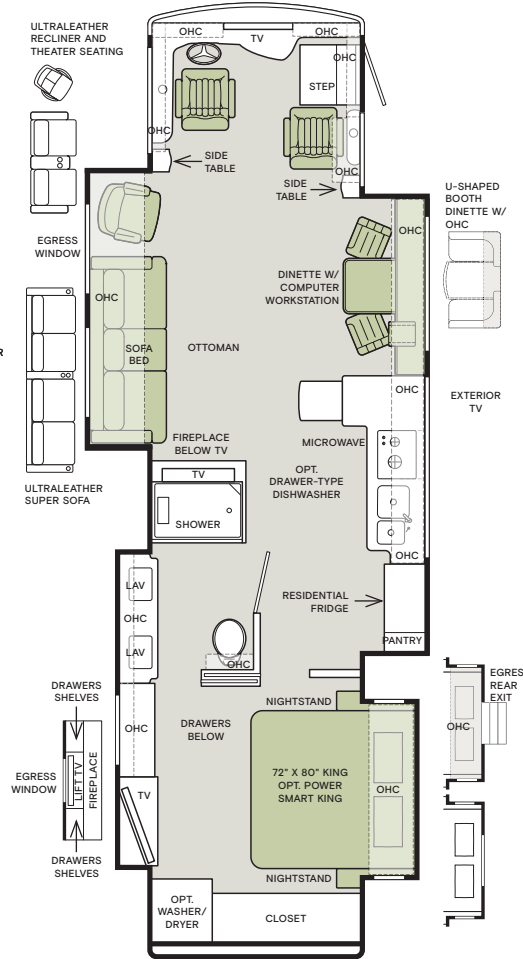

BACKSPLASH

COUNTERTOP

LIVING ROOM

MASTER SUITE

Floor Plans

The design of every Allegro Bus floor plan must meet four essential criteria: Maximum space, Optimal organization, Relaxation plus, and Elegant atmosphere. Tiffin's MORE Plans offer your family the most comfortable layout for life on the road.

35 CP

37 AP

40 AP

If optional furniture combinations are selected, window locations may vary from diagram shown.

All options may not be available in every model. Because of progressive improvements and specifications, standard and optional equipment are subject to change without notice or obligation.