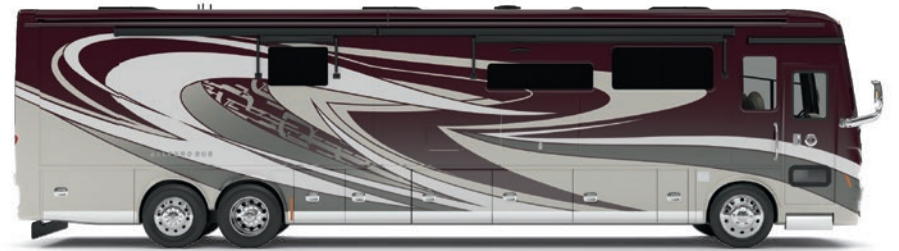

CLASS-A

ALLEGRO BUS

2022 ALLEGRO BUS

PERFECTLY PREPARED FOR TAKE-OFF.

Move ahead in more ways than one. In the new 2022 Allegro Bus. One of our most advanced coaches ever. Comfort and elegance blend seamlessly with breakthrough technology, taking all your travels to the next level. Its PowerGlide Chassis ensures a smooth ride, while the standard OnGuard ACTIVE package, with Advanced Emergency Braking System and Adaptive Cruise Control make every mile safer. Then, once you've arrived, it's time to enjoy the rich complement of upscale amenities. The new MY22 MIRA app puts control of most of your coach's systems in the palm of your hand, right on your smart phone. Abundant living space, four HDTVs— including one outside— with a sound bar in the living area and outside, an integrated Spyder Multiplex System, and handcrafted cabinetry are all standard. The kitchen, replete with high-end appliances, expansive counter and storage space makes meal prep easy. Outstanding towing capacity and generous cargo space for your gear round out this exceptionally capable and comfortable coach. The new 2022 Bus.

GENERATION 10

G10 CINDERWOOD

G10 SUNLIT SAND

G10 FIRE OPAL

G10 WATERFALL

G10 FROSTED GRANITE

G10 WHITE MAHOGANY

Our Generation 10 and Generation 11 premium paint schemes now give you 12 different ways to make your 2022 Allegro Bus your very own. To learn more, visit tiffinmotorhomes.com.