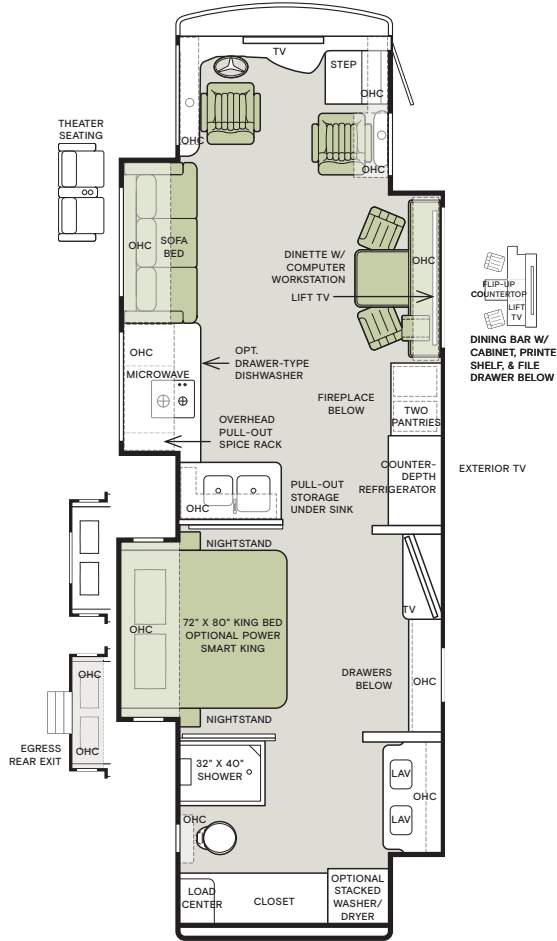

BACKSPLASH

COUNTERTOP

LIVING ROOM

MASTER SUITE

Floor Plans

The design of every Allegro Bus floor plan must meet four essential criteria: Maximum space, Optimal organization, Relaxation plus, and Elegant atmosphere. Tiffin's MORE Plans offer your family the most comfortable layout for life on the road.

35 CP

37 AP

40 AP

If optional furniture combinations are selected, window locations may vary from diagram shown.

All options may not be available in every model. Because of progressive improvements and specifications, standard and optional equipment are subject to change without notice or obligation.