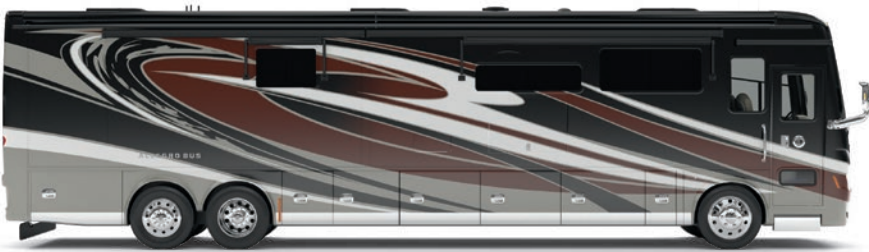

Our Generation 10 and Generation 11 premium paint schemes now give you 12 different ways to make your 2022 Allegro Bus your very own. To learn more, visit tiffinmotorhomes.com.

GENERATION 11

G11 CINDERWOOD