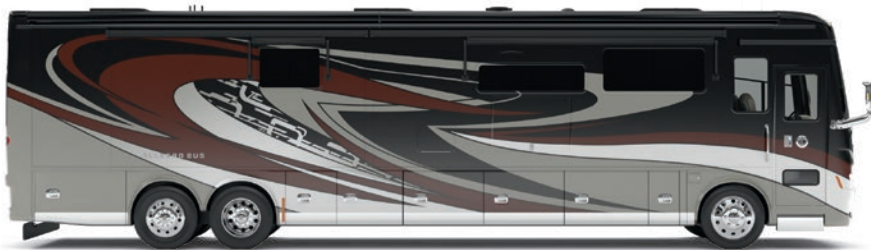

Premium Paint System

Our eight-step full-body paint system features premium grade paints sealed with four layers of superclear coat with ultraviolet protection. An additional layer of high-performance film protects the front of the coach and select areas.

GENERATION 10

G10 CINDERWOOD