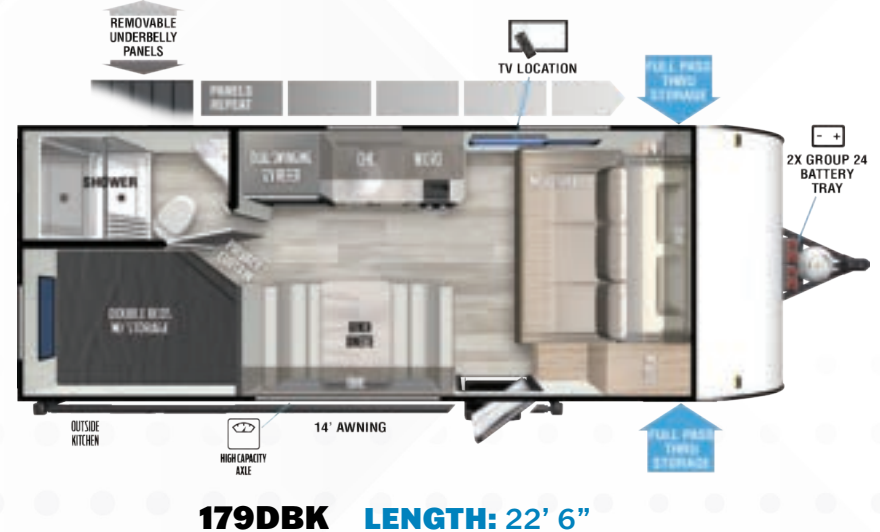

LITE WEIGHT SERIES

Couples Coaches

161QK LENGTH: 23' 6"

163RDSK LENGTH: 23' 0"

167RBK LENGTH: 21' 2"

169RSK LENGTH: 22' 11"

170SS LENGTH: 22' 9"

Scan to view all floorplans, standards/options, photos, videos, specs, and more on our website.

LITE WEIGHT SERIES

Bunkhouses

BRING THE GEAR

Toy Haulers/Cargo Carriers

175RTK LENGTH: 21' 9"

190RTK LENGTH: 25' 0"

210RTK LENGTH: 28' 8"

245VC LENGTH: 27' 3"

260RTK LENGTH: 28' 8"

Scan to view all floorplans, standards/options, photos, videos, specs, and more on our website.

BRING THE GEAR

Toy Haulers/Cargo Carriers

262VC LENGTH: 29' 11"

265RTK LENGTH: 30' 9"

270RTK LENGTH: 32' 3"