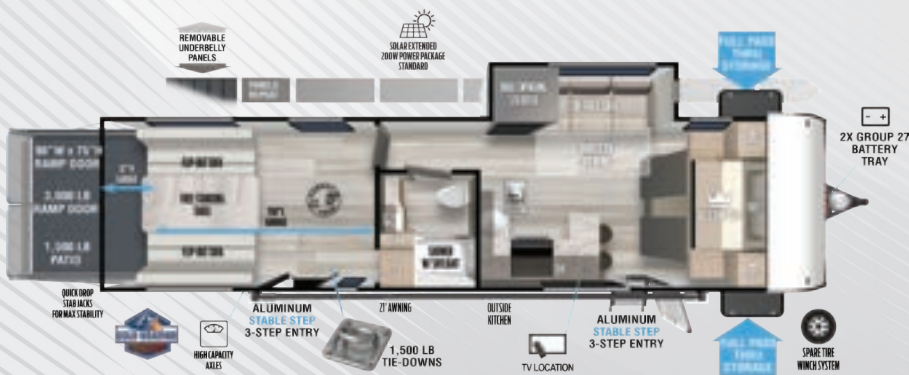

290RTK LENGTH: 36' 5"

Colton RV
489 Bushkill Plaza LN #9665
Wind Gap, PA 18091
(610) 863-5239
www.ColtonRV.com

Colton RV & Marine
3122 Niagara Falls Blvd
North Tonawanda, NY 14120
(716) 694-0188
www.ColtonRV.com

Colton RV & Marine
3443 Southwestern Blvd.
Orchard Park, NY 14127
(716) 957-3250
www.Coltonrv.com