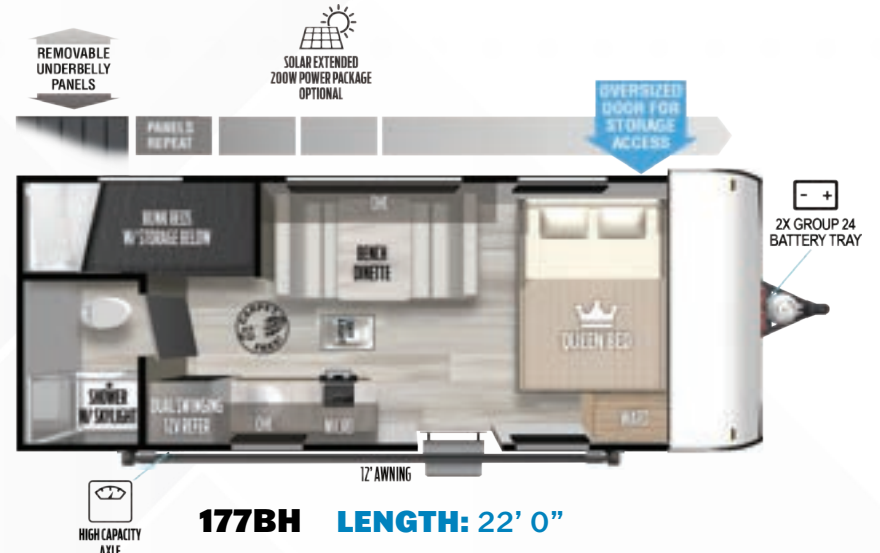

LITE WEIGHT SERIES

Couples Coaches

161QK LENGTH: 23' 6"

163RDSK LENGTH: 23' 0"

167RBK LENGTH: 21' 2"

169RSK LENGTH: 22' 11"

170SS LENGTH: 22' 9"

Scan to view all floorplans, standards/options, photos, videos, specs, and more on our website.

LITE WEIGHT SERIES

Bunkhouses

BRING THE GEAR

Toy Haulers/Cargo Carriers

175RTK LENGTH: 21' 9"

190RTK LENGTH: 25' 0"

210RTK LENGTH: 28' 8"

245VC LENGTH: 27' 3"

260RTK LENGTH: 28' 8"

Scan to view all floorplans, standards/options, photos, videos, specs, and more on our website.

BRING THE GEAR

Toy Haulers/Cargo Carriers

262VC LENGTH: 29' 11"

265RTK LENGTH: 30' 9"

270RTK LENGTH: 32' 3"