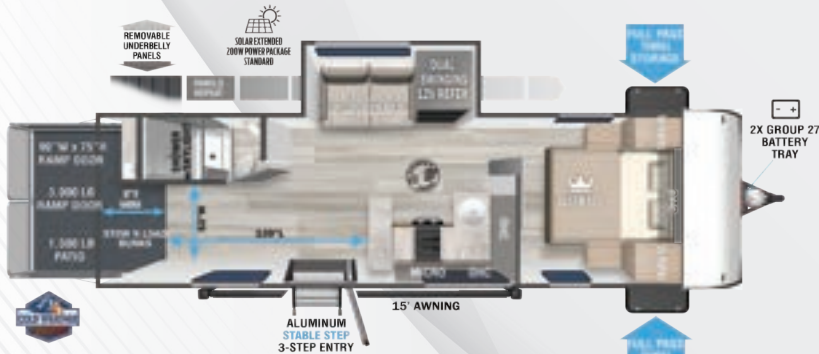

260RTK LENGTH: 28' 8"

Scan to view all floorplans, standards/options, photos, videos, specs, and more on our website.

BRING THE GEAR

Toy Haulers/Cargo Carriers

262VC LENGTH: 29' 11"

265RTK LENGTH: 30' 9"

270RTK LENGTH: 32' 3"