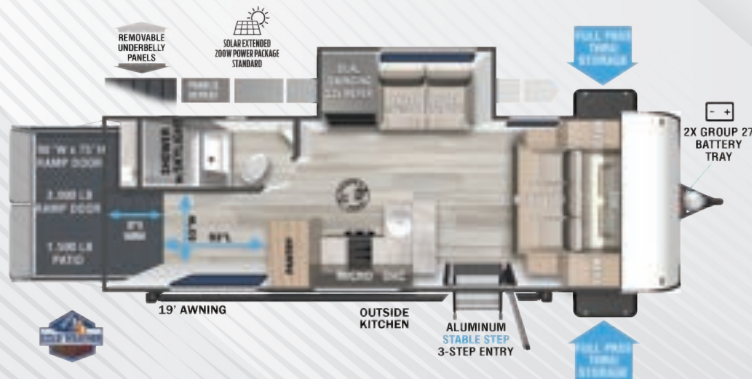

LITE WEIGHT SERIES

Couples Coaches

161QK LENGTH: 23' 6"

163RDSK LENGTH: 23' 0"

167RBK LENGTH: 21' 2"

169RSK LENGTH: 22' 11"

170SS LENGTH: 22' 9"

Scan to view all floorplans, standards/options, photos, videos, specs, and more on our website.

LITE WEIGHT SERIES

Bunkhouses

BRING THE GEAR

Toy Haulers/Cargo Carriers

175RTK LENGTH: 21' 9"

190RTK LENGTH: 25' 0"

210RTK LENGTH: 28' 8"

245VC LENGTH: 27' 3"

260RTK LENGTH: 28' 8"

Scan to view all floorplans, standards/options, photos, videos, specs, and more on our website.

BRING THE GEAR

Toy Haulers/Cargo Carriers

262VC LENGTH: 29' 11"

265RTK LENGTH: 30' 9"

270RTK LENGTH: 32' 3"