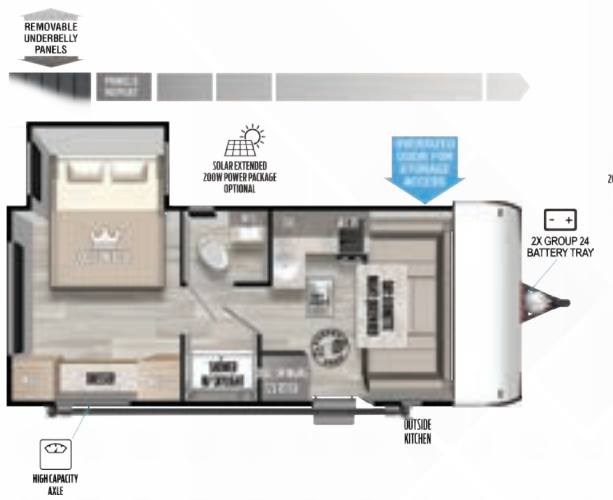

LITE WEIGHT SERIES

Couples Coaches

161QK LENGTH: 23' 6"

163RDSK LENGTH: 23' 0"

167RBK LENGTH: 21' 2"

169RSK LENGTH: 22' 11"

170SS LENGTH: 22' 9"

Scan to view all floorplans, standards/options, photos, videos, specs, and more on our website.

LITE WEIGHT SERIES

Bunkhouses

BRING THE GEAR

Toy Haulers/Cargo Carriers

175RTK LENGTH: 21' 9"

190RTK LENGTH: 25' 0"

210RTK LENGTH: 28' 8"

245VC LENGTH: 27' 3"

260RTK LENGTH: 28' 8"

Scan to view all floorplans, standards/options, photos, videos, specs, and more on our website.

BRING THE GEAR

Toy Haulers/Cargo Carriers

262VC LENGTH: 29' 11"

265RTK LENGTH: 30' 9"

270RTK LENGTH: 32' 3"