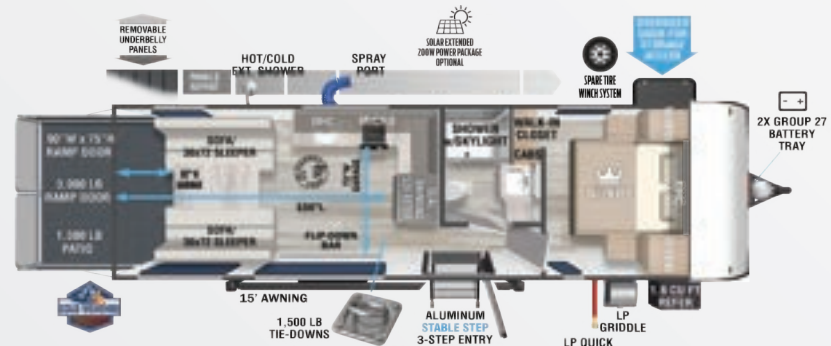

260RTK LENGTH: 28' 8"

Scan to view all floorplans, standards/options, photos, videos, specs, and more on our website.

BRING THE GEAR

Toy Haulers/Cargo Carriers

262VC LENGTH: 29' 11"

265RTK LENGTH: 30' 9"

270RTK LENGTH: 32' 3"