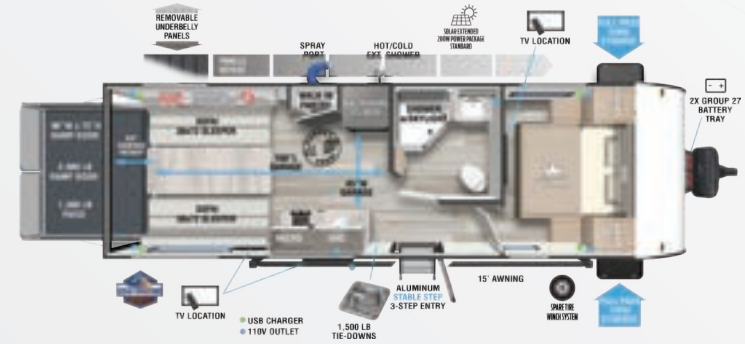

210RTK LENGTH: 28' 8"