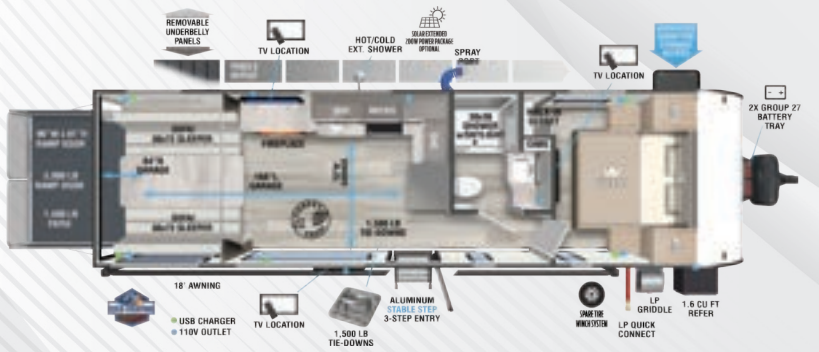

260RTK LENGTH: 28' 8"

Scan to view all floorplans, standards/options, photos, videos, specs, and more on our website.

BRING THE GEAR

Toy Haulers/Cargo Carriers

262VC LENGTH: 29' 11"

265RTK LENGTH: 30' 9"

270RTK LENGTH: 32' 3"