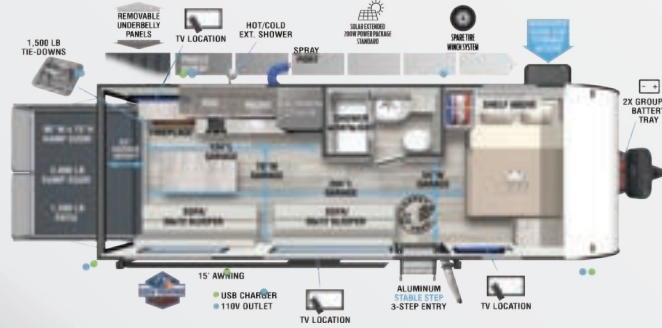

190RTK LENGTH: 25' 0"