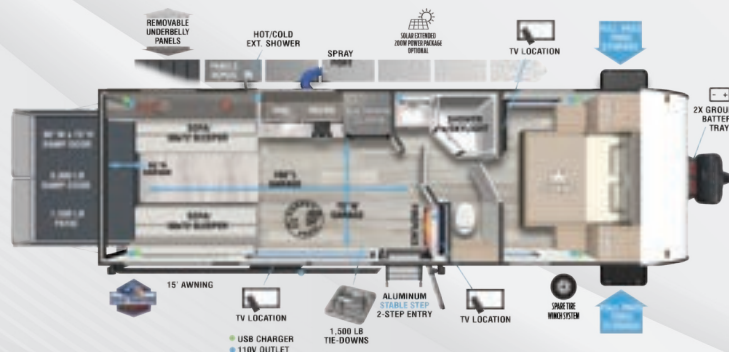

260RTK LENGTH: 28' 8"

Scan to view all floorplans, standards/options, photos, videos, specs, and more on our website.

BRING THE GEAR

Toy Haulers/Cargo Carriers

262VC LENGTH: 29' 11"

265RTK LENGTH: 30' 9"

270RTK LENGTH: 32' 3"