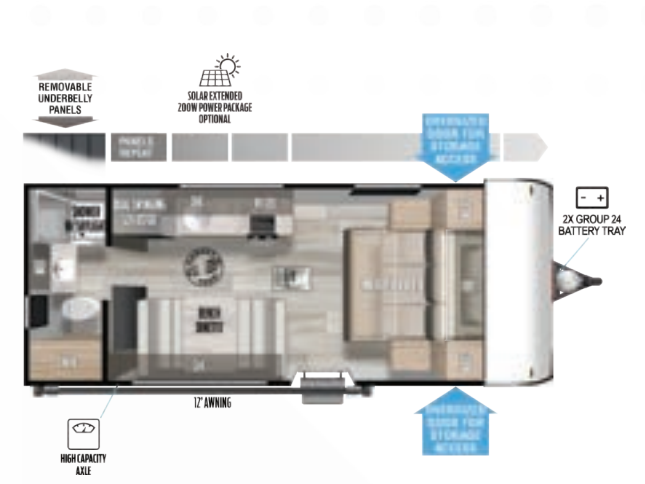

LITE WEIGHT SERIES

Couples Coaches

161QK LENGTH: 23' 6"

163RDSK LENGTH: 23' 0"

167RBK LENGTH: 21' 2"

169RSK LENGTH: 22' 11"

170SS LENGTH: 22' 9"

Scan to view all floorplans, standards/options, photos, videos, specs, and more on our website.

LITE WEIGHT SERIES

Bunkhouses

BRING THE GEAR

Toy Haulers/Cargo Carriers

175RTK LENGTH: 21' 9"

190RTK LENGTH: 25' 0"

210RTK LENGTH: 28' 8"

245VC LENGTH: 27' 3"

260RTK LENGTH: 28' 8"

Scan to view all floorplans, standards/options, photos, videos, specs, and more on our website.

BRING THE GEAR

Toy Haulers/Cargo Carriers

262VC LENGTH: 29' 11"

265RTK LENGTH: 30' 9"

270RTK LENGTH: 32' 3"