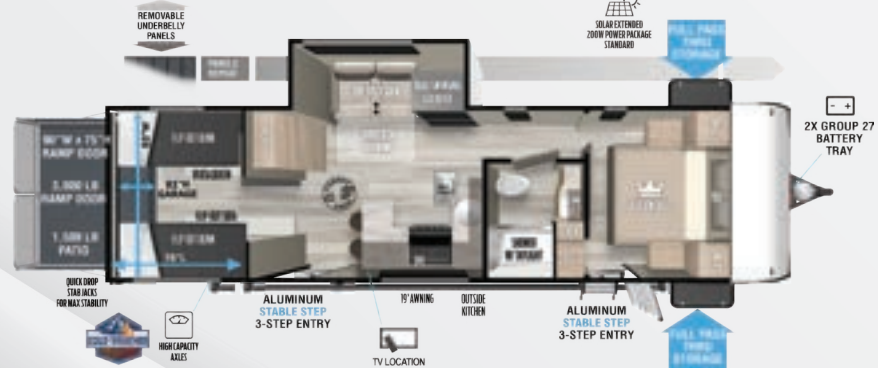

260RTK LENGTH: 28' 8"

Scan to view all floorplans, standards/options, photos, videos, specs, and more on our website.

BRING THE GEAR

Toy Haulers/Cargo Carriers

262VC LENGTH: 29' 11"

265RTK LENGTH: 30' 9"

270RTK LENGTH: 32' 3"