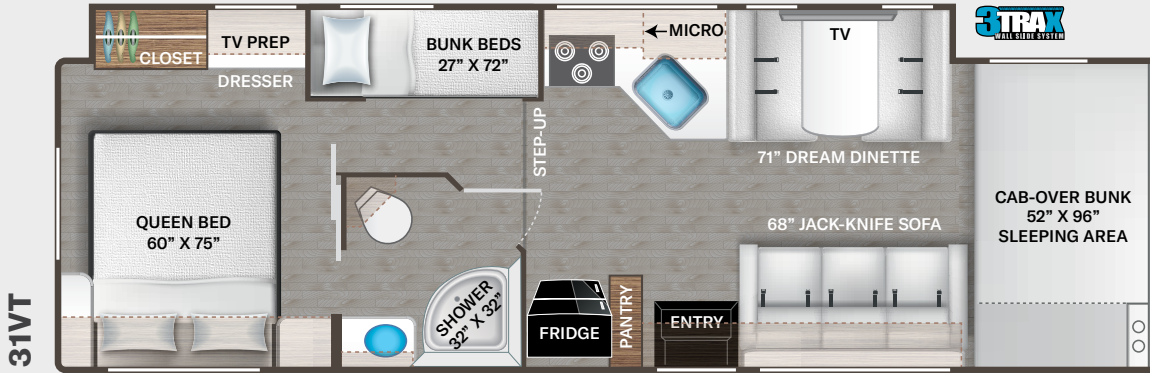

Floor Plans

OPTIONAL EXTERIOR KITCHEN