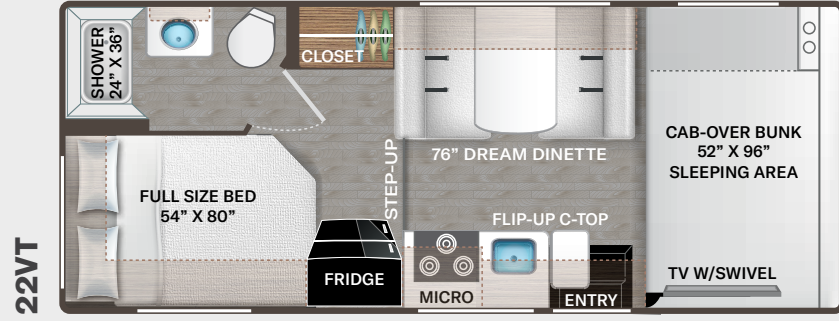

Floor Plans

OPTIONAL EXTERIOR KITCHEN