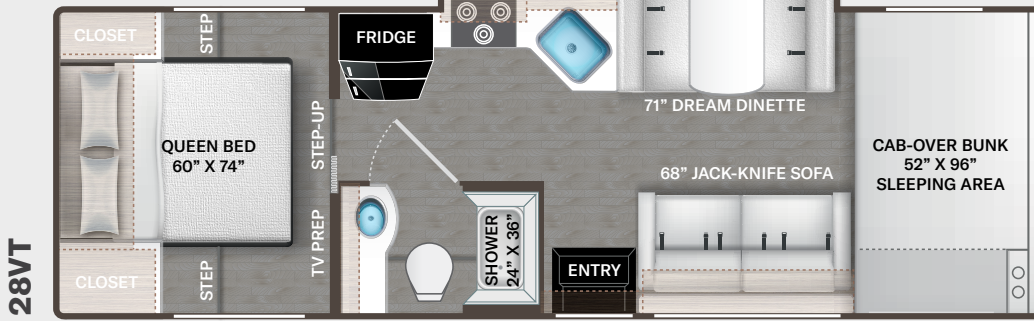

Floor Plans

OPTIONAL EXTERIOR KITCHEN