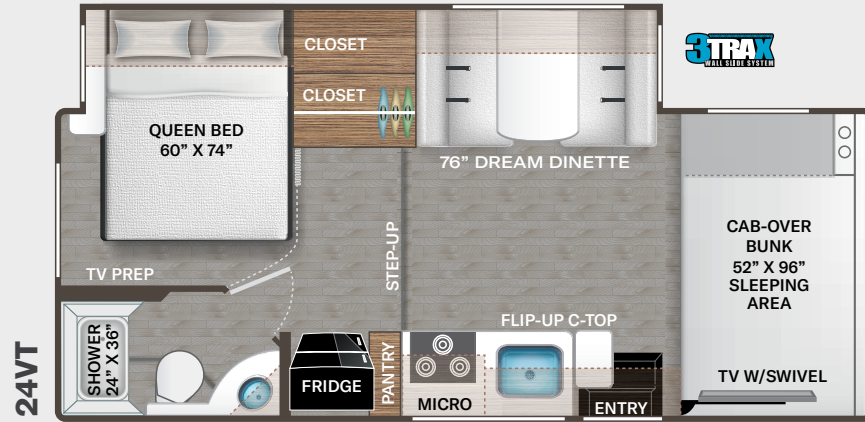

Floor Plans

OPTIONAL EXTERIOR KITCHEN