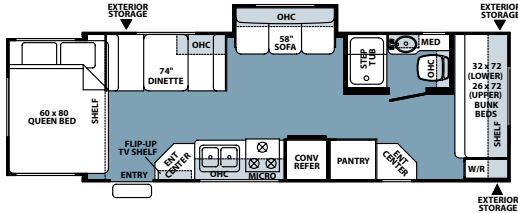

BUNK LATCH

The Roo's new heavy duty latch system gives your bunks a secured close fit every time you pack up.

ROCKWOOD ROO FLOORPLANS

17

19

233

232

183

21SS

23B ★

23SS

21RS - HARD SLIDE

23RS - HARD SLIDE

25RS - HARD SLIDE

26RS - HARD SLIDE

PEACE OF MIND.