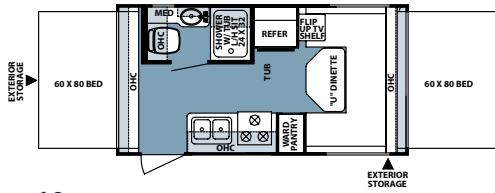

BUNK LATCH

The Roo's new heavy duty latch system gives your bunks a secured close fit every time you pack up.

ROCKWOOD ROO FLOORPLANS

17

19

233

232

183