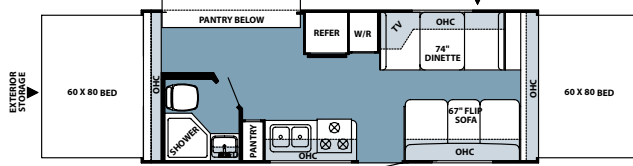

BUNK LATCH

The Roo's new heavy duty latch system gives your bunks a secured close fit every time you pack up.

ROCKWOOD ROO FLOORPLANS

17

19

233

232

183