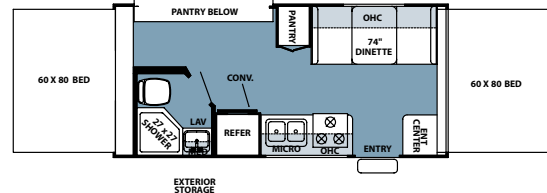

BUNK LATCH

The Roo's new heavy duty latch system gives your bunks a secured close fit every time you pack up.

ROCKWOOD ROO FLOORPLANS

17

19

233

232

183