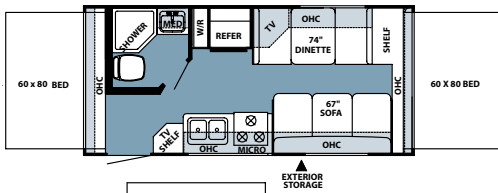

BUNK LATCH

The Roo's new heavy duty latch system gives your bunks a secured close fit every time you pack up.

ROCKWOOD ROO FLOORPLANS

17

19

233

232

183