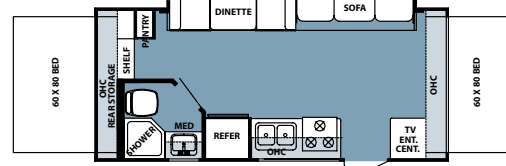

ROCKWOOD ROO FLOORPLANS

17

19

233

232

183

21SS

23B ★

23SS

21RS - HARD SLIDE

23RS - HARD SLIDE

25RS - HARD SLIDE

26RS - HARD SLIDE