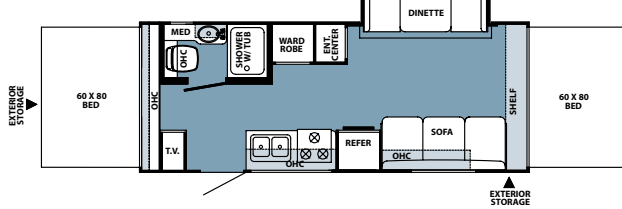

BUNK LATCH

The Roo's new heavy duty latch system gives your bunks a secured close fit every time you pack up.

ROCKWOOD ROO FLOORPLANS

17

19

233

232

183