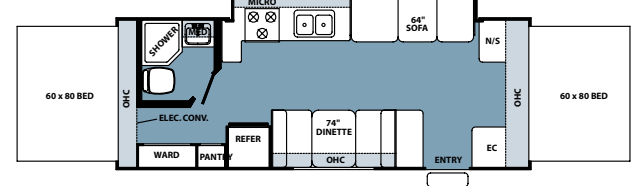

ROCKWOOD ROO FLOORPLANS

17

19

233

232

183

21SS

23B ★

23SS

21RS - HARD SLIDE

23RS - HARD SLIDE

25RS - HARD SLIDE

26RS - HARD SLIDE