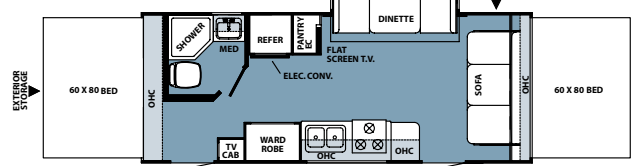

ROCKWOOD ROO FLOORPLANS

17

19

233

232

183

21SS

23B ★

23SS

21RS - HARD SLIDE

23RS - HARD SLIDE

25RS - HARD SLIDE

26RS - HARD SLIDE