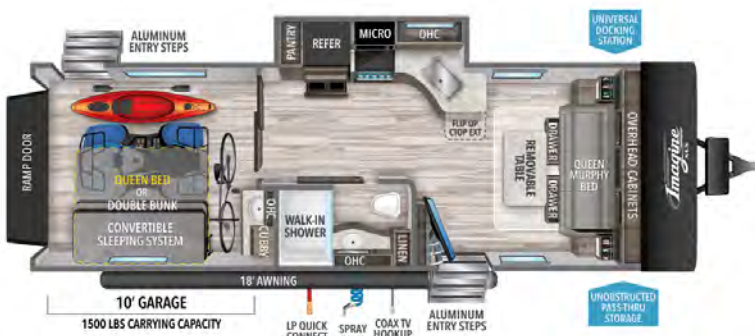

24MPR UVW' **6,212** HITCH' **843** LENGTH' **29' 11"** HEIGHT **10' 8"** CAPACITY **43 82 37**

FOR MORE INFORMATION
SCAN THE QR CODE USING YOUR
MOBILE PHONE CAMERA APP

FLOORPLANS

CONSTRUCTION

BUILD & PRICE