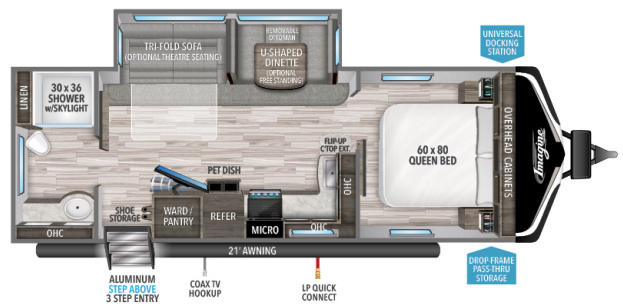

2600RB   UVW¹ **5,795**   HITCH¹ **594**   LENGTH² **29' 8"**   HEIGHT **11' 1"**   CAPACITY **52 82 45**

Because of our commitment to continuous product improvement, Grand Design Recreational Vehicles reserves the right to change components, standards, options, specifications, and materials without notice and at any time. Photos may show optional equipment which may not be included in the standard purchase price of the featured unit. Be sure to review current product details with your local dealer before purchasing. Rev 10.15.20