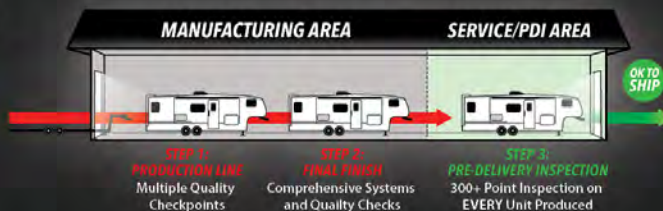

EXPERIENCED WORKFORCE

Our local workforce has been hand-picked and has an excellent reputation for second-to-none industry craftsmanship.

RAISING THE QUALITY BAR

We put every Grand Design RV through a series of quality inspection gates during the manufacturing process. Once completed, the unit undergoes a comprehensive "final finish" inspection. At this point, most manufacturers ship their coaches to the dealer for retail sale. We aren't most manufacturers. Every one of our coaches is moved to a PDI (Pre-Delivery Inspection) area where they are put through a rigorous 300+ point inspection checklist. It is only after this PDI that we certify a unit ready to ship to our dealers.