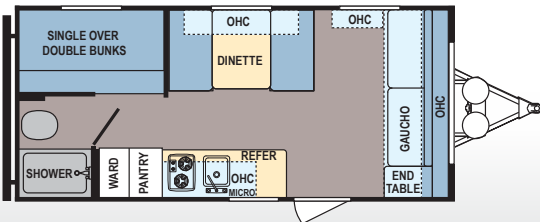

FLOORPLANS

COLEMAN LANTERN LT MODELS

Lantern LT | 15BH

Sleeps 4

Lantern LT | 16FB

Sleeps 2-3

Lantern LT | 17BH

Sleeps 5-6