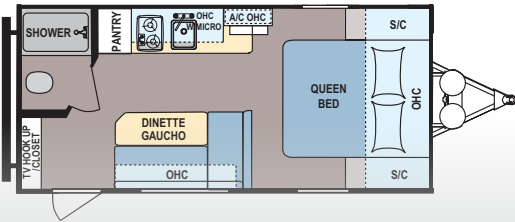

FLOORPLANS

COLEMAN LANTERN LT MODELS

Lantern LT | 15BH

Sleeps 4

Lantern LT | 16FB

Sleeps 2-3

Lantern LT | 17BH

Sleeps 5-6