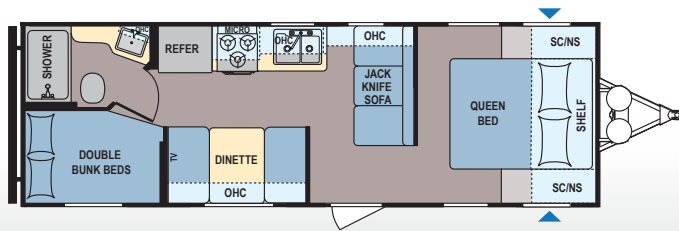

**Eastern Region: Includes all other North American states and territories not listed in our Western Region.

Lantern | 244BH

Sleeps 6-8 Western Region production*

Lantern | 262BH

Sleeps 8-10

Lantern | 274BH

Sleeps 7-8

Lantern | 295QB

Sleeps 8-9

SPECIFICATIONS

FLOORPLAN	15BH	16FB	17BH	192RD	244BH	262BH	270RL	274BH	295QB	314BH
*AVG SHIPPING WEIGHT (LBS)	2,883	3,088	3,202	3,923	5,520	5,744	5,954	4,630	6,318	7,414
CARGO CAPACITY (LBS)	917	712	648	3,677	2,080	1,856	1,646	2,970	3,362	2,266
DRY HITCH WEIGHT (LBS)	346	339	433	472	640	733	695	602	840	774
EXTERIOR HEIGHT (WITH A/C)	8'8"	8'11"	8'8"	9'11"	11'4"	11'4"	11'2"	10'4"	11'4"	11'6"
**EXTERIOR TRAVEL LENGTH	18' 9"	21' 5"	21' 8"	22' 11"	27' 7"	30' 7"	30' 8"	28' 7"	32' 8"	34' 9"
EXTERIOR WIDTH	8'	8'	8'	8'	8'	8'	8'	8'	8'	8'
***FRESH WATER CAPACITY	27	27	27	60	60	60	60	60	60	60
BLACK WATER CAPACITY	28	28	28	42	42	42	42	42	42	42
GREY WATER CAPACITY	28	28	28	42	42	42	42	42	42	42
FURNACE BTU OUTPUT	19,000	19,000	20,000	25,000	25,000	30,000	30,000	25,000	30,000	30,000