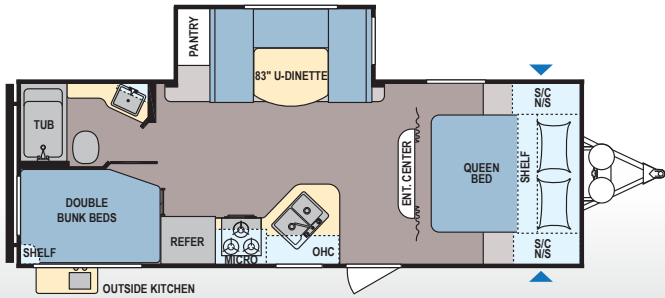

FLOORPLANS

COLEMAN LANTERN LT MODELS

Lantern LT | 15BH

Sleeps 4

Lantern LT | 16FB

Sleeps 2-3

Lantern LT | 17BH

Sleeps 5-6

COLEMAN LANTERN MODELS

Lantern | 192RD

Sleeps 4-5

Lantern | 270RL

Sleeps 4-5

Lantern | 314BH

Sleeps 9-10 Eastern Region production**

*Western Region: AK/AZ/CA/ID/MT/NM/NV/OR/UT/WA/WY/Alberta/British Columbia/NW Territories/Yukon

**Eastern Region: Includes all other North American states and territories not listed in our Western Region.

Lantern | 244BH

Sleeps 6-8 Western Region production*

Lantern | 262BH

Sleeps 8-10

Lantern | 274BH

Sleeps 7-8

Lantern | 295QB

Sleeps 8-9

SPECIFICATIONS

FLOORPLAN	15BH	16FB	17BH	192RD	244BH	262BH	270RL	274BH	295QB	314BH
*AVG SHIPPING WEIGHT (LBS)	2,883	3,088	3,202	3,923	5,520	5,744	5,954	4,630	6,318	7,414
CARGO CAPACITY (LBS)	917	712	648	3,677	2,080	1,856	1,646	2,970	3,362	2,266
DRY HITCH WEIGHT (LBS)	346	339	433	472	640	733	695	602	840	774
EXTERIOR HEIGHT (WITH A/C)	8'8"	8'11"	8'8"	9'11"	11'4"	11'4"	11'2"	10'4"	11'4"	11'6"
**EXTERIOR TRAVEL LENGTH	18' 9"	21' 5"	21' 8"	22' 11"	27' 7"	30' 7"	30' 8"	28' 7"	32' 8"	34' 9"
EXTERIOR WIDTH	8'	8'	8'	8'	8'	8'	8'	8'	8'	8'
***FRESH WATER CAPACITY	27	27	27	60	60	60	60	60	60	60
BLACK WATER CAPACITY	28	28	28	42	42	42	42	42	42	42
GREY WATER CAPACITY	28	28	28	42	42	42	42	42	42	42
FURNACE BTU OUTPUT	19,000	19,000	20,000	25,000	25,000	30,000	30,000	25,000	30,000	30,000