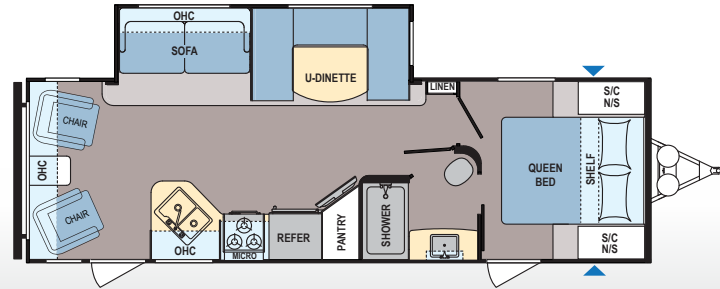

FLOORPLANS

COLEMAN LANTERN LT MODELS

Lantern LT | 15BH

Sleeps 4

Lantern LT | 16FB

Sleeps 2-3

Lantern LT | 17BH

Sleeps 5-6

COLEMAN LANTERN MODELS

Lantern | 192RD

Sleeps 4-5

Lantern | 270RL

Sleeps 4-5

Lantern | 314BH

Sleeps 9-10 Eastern Region production**

*Western Region: AK/AZ/CA/ID/MT/NM/NV/OR/UT/WA/WY/Alberta/British Columbia/NW Territories/Yukon