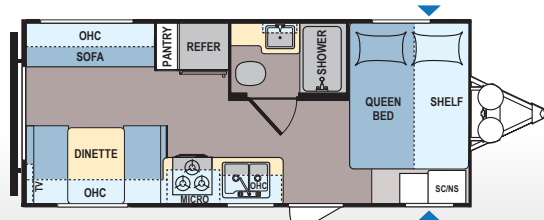

FLOORPLANS

COLEMAN LANTERN LT MODELS

Lantern LT | 15BH

Sleeps 4

Lantern LT | 16FB

Sleeps 2-3

Lantern LT | 17BH

Sleeps 5-6

COLEMAN LANTERN MODELS

Lantern | 192RD

Sleeps 4-5

Lantern | 270RL

Sleeps 4-5

Lantern | 314BH

Sleeps 9-10 Eastern Region production**

*Western Region: AK/AZ/CA/ID/MT/NM/NV/OR/UT/WA/WY/Alberta/British Columbia/NW Territories/Yukon