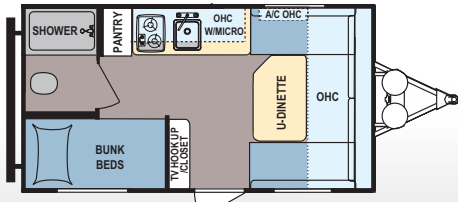

FLOORPLANS

COLEMAN LANTERN LT MODELS

Lantern LT | 15BH

Sleeps 4