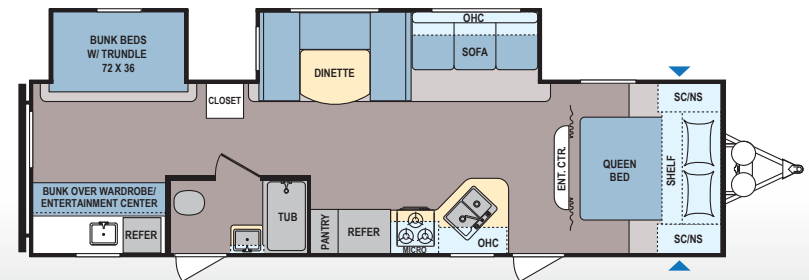

FLOORPLANS

COLEMAN LANTERN LT MODELS

Lantern LT | 15BH

Sleeps 4

Lantern LT | 16FB

Sleeps 2-3

Lantern LT | 17BH

Sleeps 5-6

COLEMAN LANTERN MODELS

Lantern | 192RD

Sleeps 4-5

Lantern | 270RL

Sleeps 4-5

Lantern | 314BH

Sleeps 9-10 Eastern Region production**

*Western Region: AK/AZ/CA/ID/MT/NM/NV/OR/UT/WA/WY/Alberta/British Columbia/NW Territories/Yukon

**Eastern Region: Includes all other North American states and territories not listed in our Western Region.

Lantern | 244BH

Sleeps 6-8 Western Region production*

Lantern | 262BH

Sleeps 8-10

Lantern | 274BH