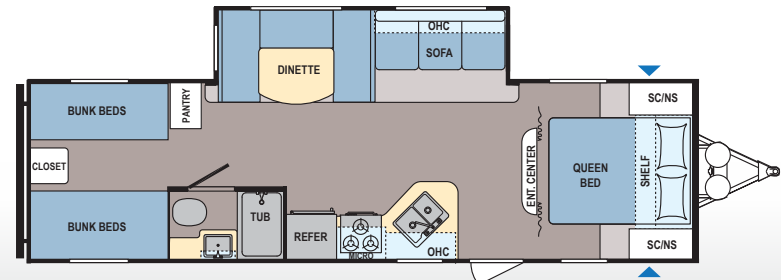

**Eastern Region: Includes all other North American states and territories not listed in our Western Region.

Lantern | 244BH

Sleeps 6-8 Western Region production*

Lantern | 262BH

Sleeps 8-10

Lantern | 274BH

Sleeps 7-8

Lantern | 295QB

Sleeps 8-9

SPECIFICATIONS

FLOORPLAN	15BH	16FB	17BH	192RD	244BH	262BH	270RL	274BH	295QB	314BH
*AVG SHIPPING WEIGHT (LBS)	2,883	3,088	3,202	3,923	5,520	5,744	5,954	4,630	6,318	7,414
CARGO CAPACITY (LBS)	917	712	648	3,677	2,080	1,856	1,646	2,970	3,362	2,266
DRY HITCH WEIGHT (LBS)	346	339	433	472	640	733	695	602	840	774
EXTERIOR HEIGHT (WITH A/C)	8'8"	8'11"	8'8"	9'11"	11'4"	11'4"	11'2"	10'4"	11'4"	11'6"
**EXTERIOR TRAVEL LENGTH	18' 9"	21' 5"	21' 8"	22' 11"	27' 7"	30' 7"	30' 8"	28' 7"	32' 8"	34' 9"
EXTERIOR WIDTH	8'	8'	8'	8'	8'	8'	8'	8'	8'	8'
***FRESH WATER CAPACITY	27	27	27	60	60	60	60	60	60	60
BLACK WATER CAPACITY	28	28	28	42	42	42	42	42	42	42
GREY WATER CAPACITY	28	28	28	42	42	42	42	42	42	42
FURNACE BTU OUTPUT	19,000	19,000	20,000	25,000	25,000	30,000	30,000	25,000	30,000	30,000