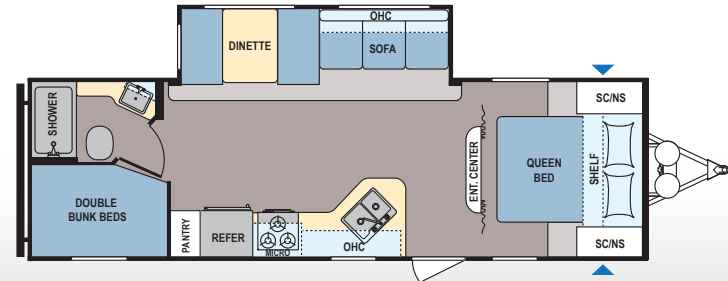

FLOORPLANS

COLEMAN LANTERN LT MODELS

Lantern LT | 15BH

Sleeps 4

Lantern LT | 16FB

Sleeps 2-3

Lantern LT | 17BH

Sleeps 5-6

COLEMAN LANTERN MODELS

Lantern | 192RD

Sleeps 4-5

Lantern | 270RL

Sleeps 4-5

Lantern | 314BH

Sleeps 9-10 Eastern Region production**

*Western Region: AK/AZ/CA/ID/MT/NM/NV/OR/UT/WA/WY/Alberta/British Columbia/NW Territories/Yukon

**Eastern Region: Includes all other North American states and territories not listed in our Western Region.

Lantern | 244BH

Sleeps 6-8 Western Region production*

Lantern | 262BH

Sleeps 8-10

Lantern | 274BH