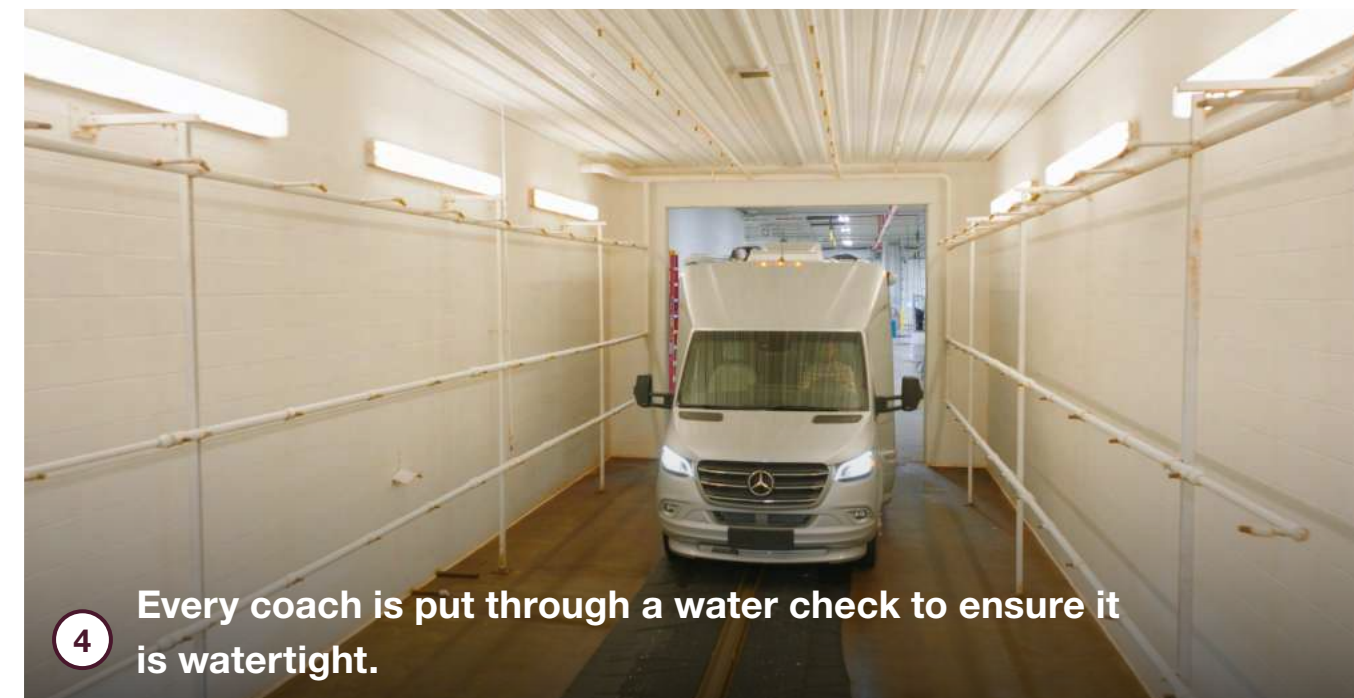

How It's Made

Each Mercedes-Benz Sprinter van chassis arrives in Jackson Center, Ohio fully loaded with safety and security features and one of the most powerful and dependable engines under the hood. Our expert craftspeople add external features like RV windows, vents, air conditioners, awnings, and undercarriage features like generators, holding tanks, and batteries. Standard seats are removed and re-upholstered with plush Ultraleather, while the interior is outfitted with electrical wiring harnesses, plumbing, gas lines, and insulation. We hand-craft every cabinet and storage locker in our woodshop, which are then installed alongside showers, beds, tables, and kitchen appliances. Every Airstream touring coach is put through an extensive water check to ensure there are no leaks before quality inspection teams test every component, system, and function before it goes out the door to a customer.

[Schedule a factory tour](#)

1 Interiors are outfitted with electrical, plumbing, and gas lines.

2 Seating is upholstered in-house with Ultraleather fabric.

3 Cabinetry and furniture is handcrafted and expertly installed.