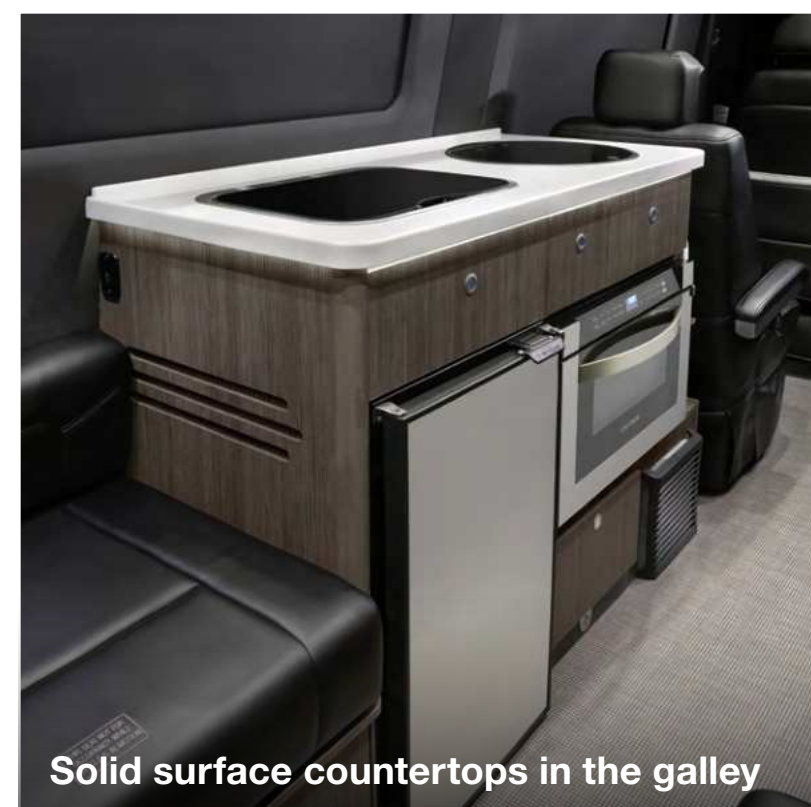

Once you arrive at your destination, conveniences like a full kitchen, an onboard bathroom, charging stations, and two smart flatscreen TVs let you enjoy your time in comfort and style. Prepare snacks and drinks on solid surface countertops in the galley. Store accessories in the European-style curved cabinetry. Relax on plush, easy-to-clean Ultraleather® seating surfaces. No matter where you turn, the Interstate 24GL is ready to impress.

[Schedule a factory tour](#)

1 Interiors are outfitted with electrical, plumbing, and gas lines.

2 Seating is upholstered in-house with Ultraleather fabric.

3 Cabinetry and furniture is handcrafted and expertly installed.