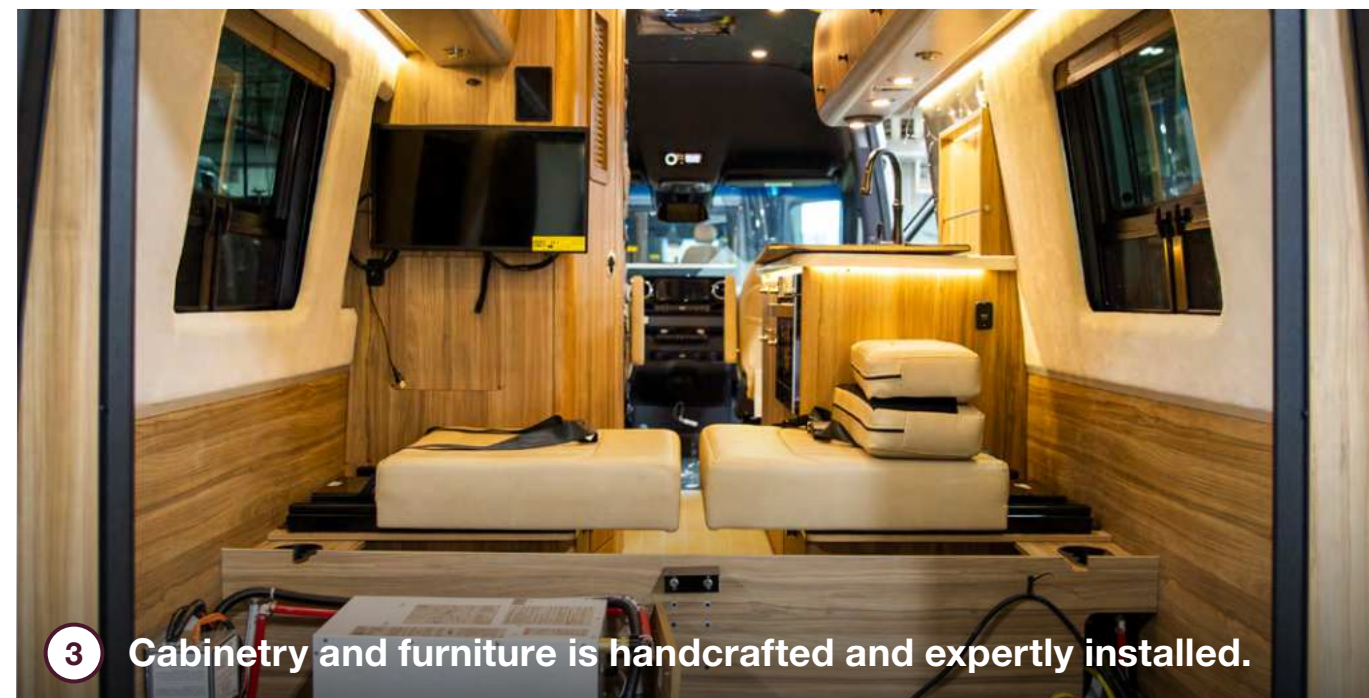

How It's Made

Each Mercedes-Benz Sprinter van chassis arrives in Jackson Center, Ohio fully loaded with safety and security features and one of the most powerful and dependable engines under the hood. Our expert craftspeople add external features like RV windows, vents, air conditioners, awnings, and undercarriage features like generators, holding tanks, and batteries. Standard seats are removed and re-upholstered with plush Ultraleather, while the interior is outfitted with electrical wiring harnesses, plumbing, gas lines, and insulation. We hand-craft every cabinet and storage locker in our woodshop, which are then installed alongside showers, beds, tables, and kitchen appliances. Every Airstream touring coach is put through an extensive water check to ensure there are no leaks before quality inspection teams test every component, system, and function before it goes out the door to a customer.

[Schedule a factory tour](#)

1 Interiors are outfitted with electrical, plumbing, and gas lines.

2 Seating is upholstered in-house with Ultraleather fabric.

3 Cabinetry and furniture is handcrafted and expertly installed.