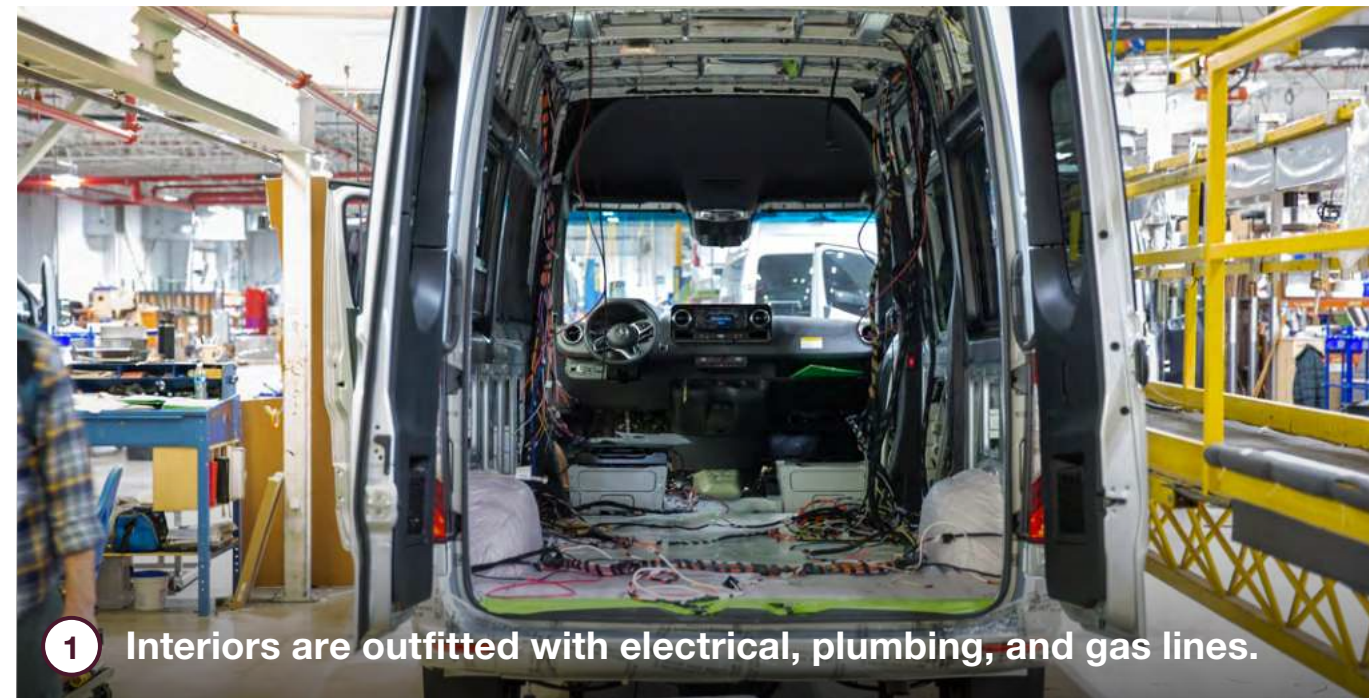

How It's Made

Each Mercedes-Benz Sprinter van chassis arrives in Jackson Center, Ohio fully loaded with safety and security features and one of the most powerful and dependable engines under the hood. Our expert craftspeople add external features like RV windows, vents, air conditioners, awnings, and undercarriage features like generators, holding tanks, and batteries. Standard seats are removed and re-upholstered with plush Ultraleather, while the interior is outfitted with electrical wiring harnesses, plumbing, gas lines, and insulation. We hand-craft every cabinet and storage locker in our woodshop, which are then installed alongside showers, beds, tables, and kitchen appliances. Every Airstream touring coach is put through an extensive water check to ensure there are no leaks before quality inspection teams test every component, system, and function before it goes out the door to a customer.

[Schedule a factory tour](#)