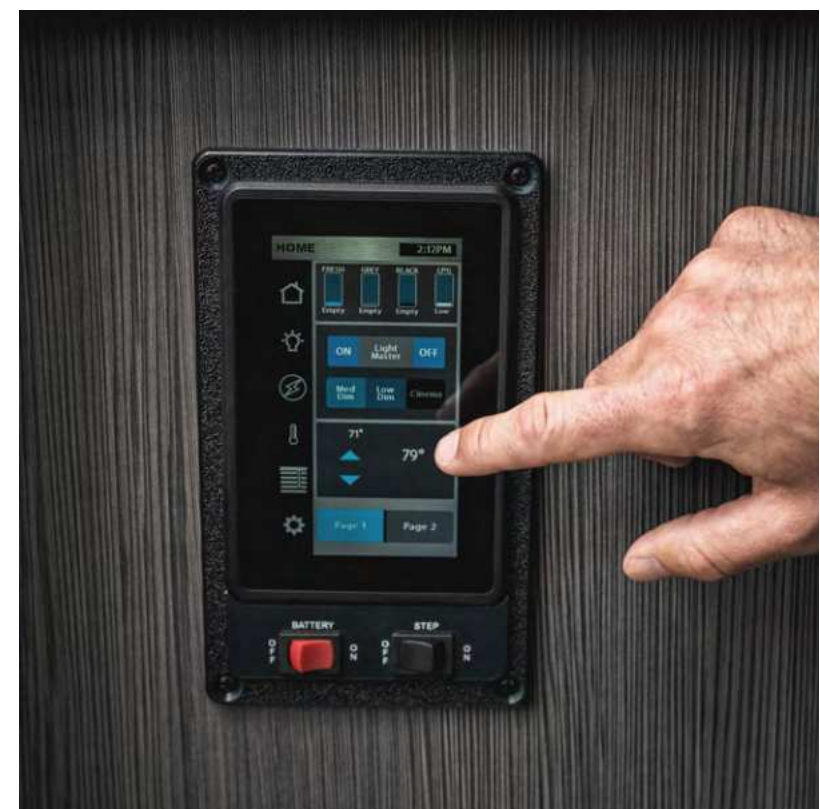

Why You'll Love It

If you love tailgating, taking a group of friends to a concert, or cruising the backroads on a tour through wine country, the Interstate 24GL is made for you.

Belted seating positions for up to seven people means you can bring along a crowd. Onboard amenities like a bathroom, kitchen, and two smart flatscreen TVs mean everyone is comfortable and entertained.

A large fridge lets you bring along everything you need to prepare healthy snacks (or game-day favorites).

The optional E1 Package is a powerful upgrade to ensure you have the power you need whether you're camping far from the crowds or pre-gaming in the parking lot.