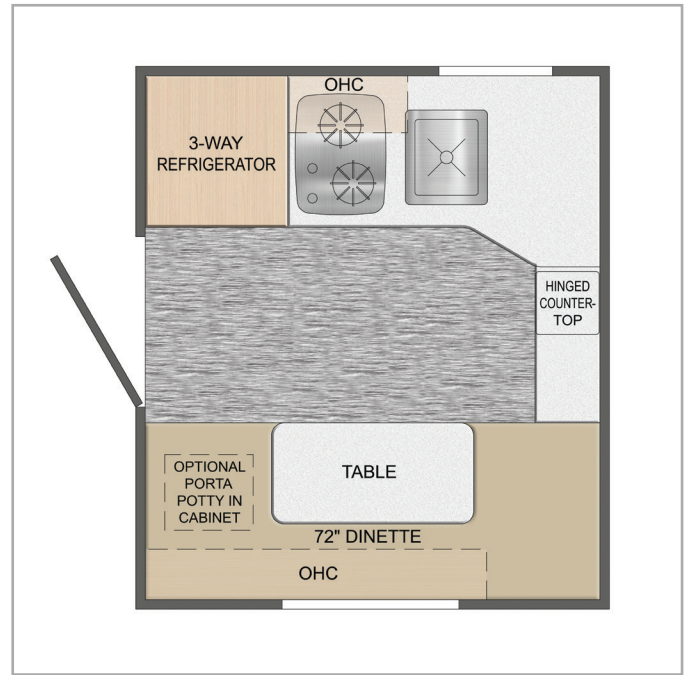

RAYZR FB (FULL BEDROOM)

Weights & Measurements	FB
Dry Weight	1,137
Ext. Length	90"
Ext. Width	87"
Ext. Width Front	48"
Ext. Width Back	48"
Int. Floor Length	32"
Ext. Height	80"
Int. Height	74"
Int. Floor Width	45.25"
Center of Gravity	52.25"
Cabover Bed	N/A

RAYZR FK (FULL KITCHEN)

Weights & Measurements	FK
Dry Weight	1,059
Ext. Length	76"
Ext. Width	87"
Ext. Width Front	48"
Ext. Width Back	48"
Int. Floor Length	60.5"
Ext. Height	79"
Int. Height	74"
Int. Floor Width	45"
Center of Gravity	43.75"
Cabover Bed	N/A

TRUCK CAMPER | RAYZR EDITION

Choose the Travel Lite RV Rayzr Truck Camper that fits your lifestyle, whether you enjoy hunting, fishing or just relaxing around the campfire.