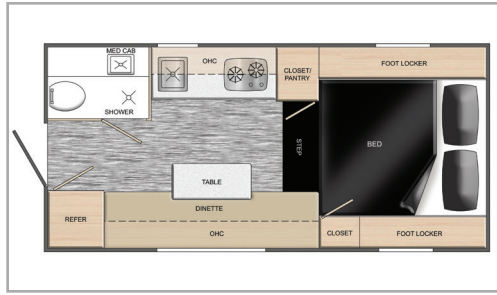

800X

840SBRX

890RX

890SBRX

800X Shown in White Oak Interior

Weights & Measurements	800X	840SBRX	890RX	890SBRX
Dry Weight	2019	2325	2397	2388
Ext. Length	174"	180"	183"	183"
Ext. Width	93"	93"	93"	93"
Ext. Width Front	48"	48"	48"	48"
Ext. Width Back	54"	93"	93"	93"
Int. Floor Length	77"	81"	87"	86"
Ext. Height	85"	85"	85"	85"
Int. Height	78"	78"	78"	78"
Int. Floor Width	45"	48"	45"	45.5"
Center of Gravity	33"	36"	38.5"	41"
Cabover Bed	60" x 78"	60" x 74"	60" x 74"	60" x 74"