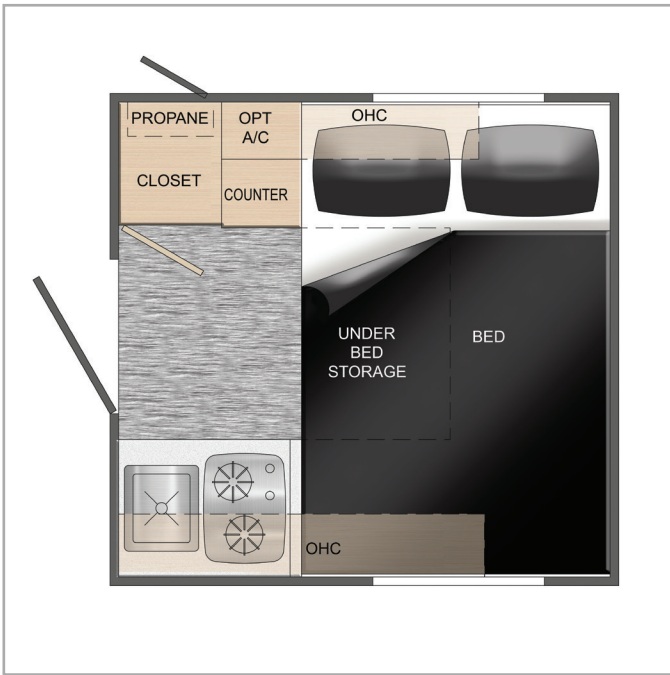

RAYZR FB (FULL BEDROOM)

Weights & Measurements	FB
Dry Weight	1,137
Ext. Length	90"
Ext. Width	87"
Ext. Width Front	48"
Ext. Width Back	48"
Int. Floor Length	32"
Ext. Height	80"
Int. Height	74"
Int. Floor Width	45.25"
Center of Gravity	52.25"
Cabover Bed	N/A

RAYZR FK (FULL KITCHEN)

Weights & Measurements	FK
Dry Weight	1,059
Ext. Length	76"
Ext. Width	87"
Ext. Width Front	48"
Ext. Width Back	48"
Int. Floor Length	60.5"
Ext. Height	79"
Int. Height	74"
Int. Floor Width	45"
Center of Gravity	43.75"
Cabover Bed	N/A

TRUCK CAMPER | RAYZR EDITION

Choose the Travel Lite RV Rayzr Truck Camper that fits your lifestyle, whether you enjoy hunting, fishing or just relaxing around the campfire.