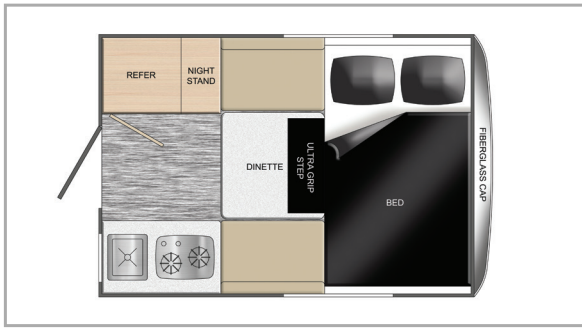

590SL

Weights & Measurements	590SL	610RSL	626XSL	690FDSL
Dry Weight	1398	1459	1421	1564
Ext. Length	127"	137"	135"	143"
Ext. Width	79"	79"	87"	78"
Ext. Width Front	40.5"	40.5"	48"	40.5"
Ext. Width Back	40.5	48"	48"	40.5"
Int. Floor Length	57"	69"	58"	69"
Ext. Height	80"	80"	84"	80"
Int. Height	74"	75"	78"	74"
Int. Floor Width	31.5"	57"	45.25"	39.5"
Center of Gravity	24"	33"	26.5"	34.5"
Cabover Bed	52" x 72"	48" x 75"	54" x 82"	48" x 75"