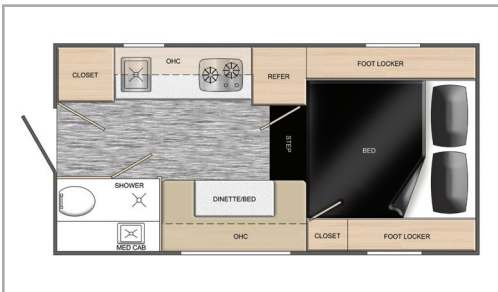

800X

840SBRX

890RX

890SBRX

800X Shown in White Oak Interior

Weights & Measurements	800X	840SBRX	890RX	890SBRX
Dry Weight	2019	2325	2397	2388
Ext. Length	174"	180"	183"	183"
Ext. Width	93"	93"	93"	93"
Ext. Width Front	48"	48"	48"	48"
Ext. Width Back	54"	93"	93"	93"
Int. Floor Length	77"	81"	87"	86"
Ext. Height	85"	85"	85"	85"
Int. Height	78"	78"	78"	78"
Int. Floor Width	45"	48"	45"	45.5"
Center of Gravity	33"	36"	38.5"	41"
Cabover Bed	60" x 78"	60" x 74"	60" x 74"	60" x 74"