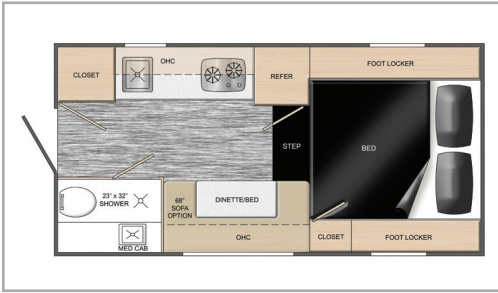

800X

840SBRX

890RX

890SBRX

800X Shown in White Oak Interior

Weights & Measurements	800X	840SBRX	890RX	890SBRX
Dry Weight	2019	2325	2397	2388
Ext. Length	174"	180"	183"	183"
Ext. Width	93"	93"	93"	93"
Ext. Width Front	48"	48"	48"	48"
Ext. Width Back	54"	93"	93"	93"
Int. Floor Length	77"	81"	87"	86"
Ext. Height	85"	85"	85"	85"
Int. Height	78"	78"	78"	78"
Int. Floor Width	45"	48"	45"	45.5"
Center of Gravity	33"	36"	38.5"	41"
Cabover Bed	60" x 78"	60" x 74"	60" x 74"	60" x 74"