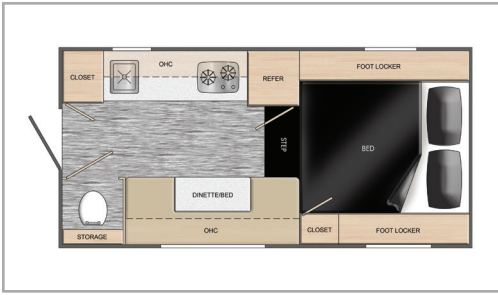

800X

Weights & Measurements	800X	840SBRX	890RX	890SBRX
Dry Weight	2019	2325	2397	2388
Ext. Length	174"	180"	183"	183"
Ext. Width	93"	93"	93"	93"
Ext. Width Front	48"	48"	48"	48"
Ext. Width Back	54"	93"	93"	93"
Int. Floor Length	77"	81"	87"	86"
Ext. Height	85"	85"	85"	85"
Int. Height	78"	78"	78"	78"
Int. Floor Width	45"	48"	45"	45.5"
Center of Gravity	33"	36"	38.5"	41"
Cabover Bed	60" x 78"	60" x 74"	60" x 74"	60" x 74"