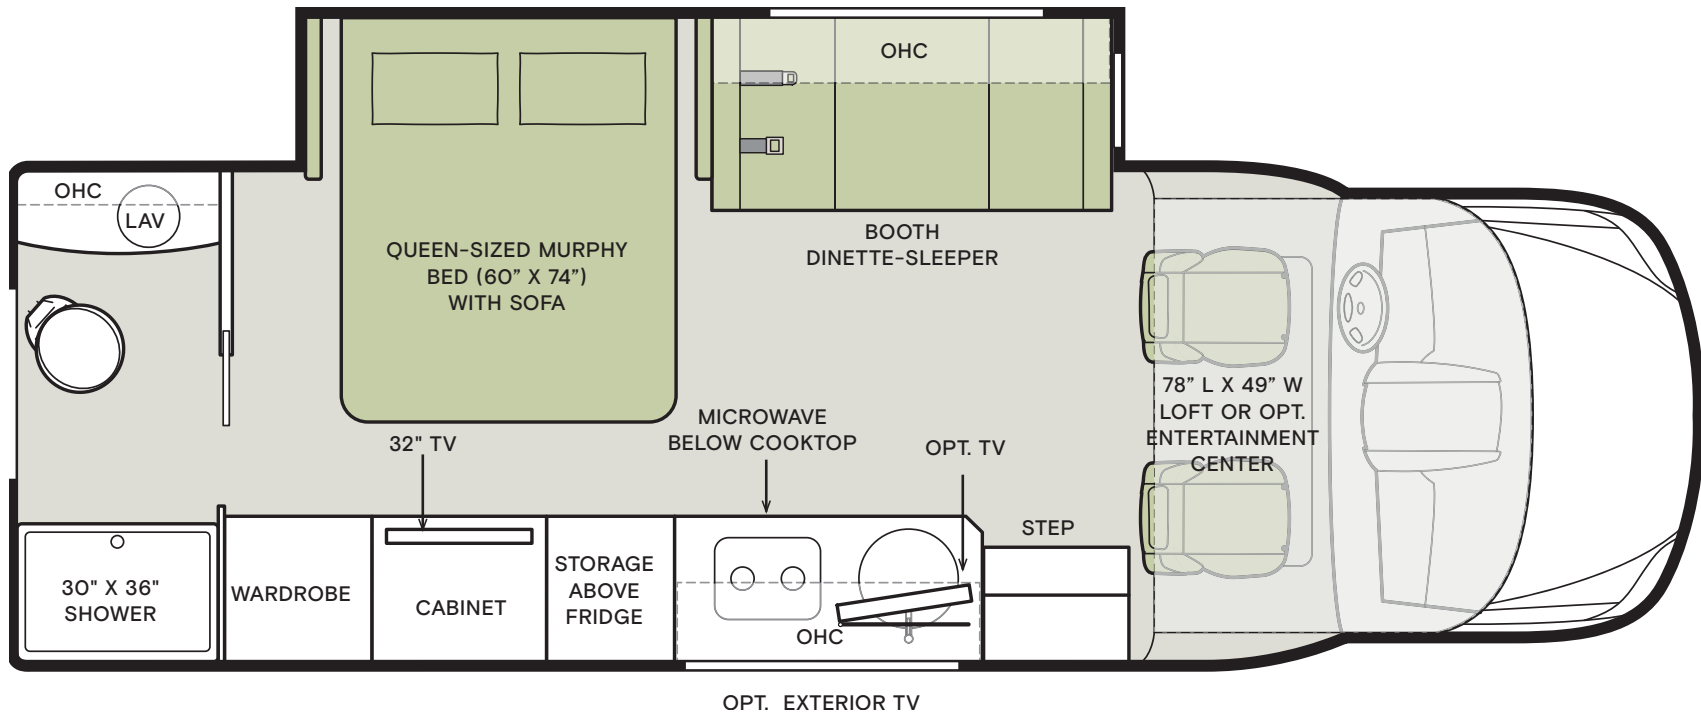

Wayfarer 25 XRW Floor Plan

USE THE AREA BELOW TO ASSIST YOU DURING YOUR RV BUYING JOURNEY.

RATE YOUR WALK THROUGH RESPONSE FOR THIS FLOOR PLAN:

WOW FACTOR: 1 (NOT SO SPECIAL) - 5 (AWESOME)
☐ 1   ☐ 2   ☐ 3   ☐ 4   ☐ 5

NOTES: _____
_____
_____
_____

Colton RV & Marine
3122 Niagara Falls Blvd
North Tonawanda, NY 14120
(716) 694-0188
www.ColtonRV.com

Colton RV & Marine
3443 Southwestern Blvd.
Orchard Park, NY 14127
(716) 957-3250
www.Coltonrv.com

If optional furniture combinations are selected, window locations may vary from diagram shown.

All options may not be available in every model. Because of progressive improvements and specifications, standard and optional equipment are subject to change without notice or obligation.

For a complete and up-to-date list of available options and specifications, visit tiffinmotorhomes.com.

FOR INSIDE SALES CALL 256-356-8661 OR VISIT TIFFINMOTORHOMES.COM

105 2ND ST NW RED BAY, AL 35582

TIFFIN
MOTORHOMES

All trademarks and logos are owned or used under license by Tiffin Motor Homes, Inc. and include, but are not limited to: TIFFIN®, MANY ADVENTURES. ONE DREAM.™, ALLEGRO®, ALLEGRO BREEZE®, ALLEGRO RED®, PHAETON®, ALLEGRO BUS®, ZEPHYR®, WAYFARER®, ROUGHING IT SMOOTHLY®, OPEN ROAD®, POWERGLIDE®, CAHABA®, BYWAY™, and associated logos and emblems. Unauthorized use of any trademark of Tiffin Motor Homes, Inc. is strictly prohibited.

© Copyright 2023 Tiffin Motor Homes, Inc.

For all information concerning the limited warranty provided by Tiffin, please refer to the full written limited warranty set forth on the Tiffin website or held by our authorized dealerships. Please note, some interior furnishings not included. Revised: 8/24/23