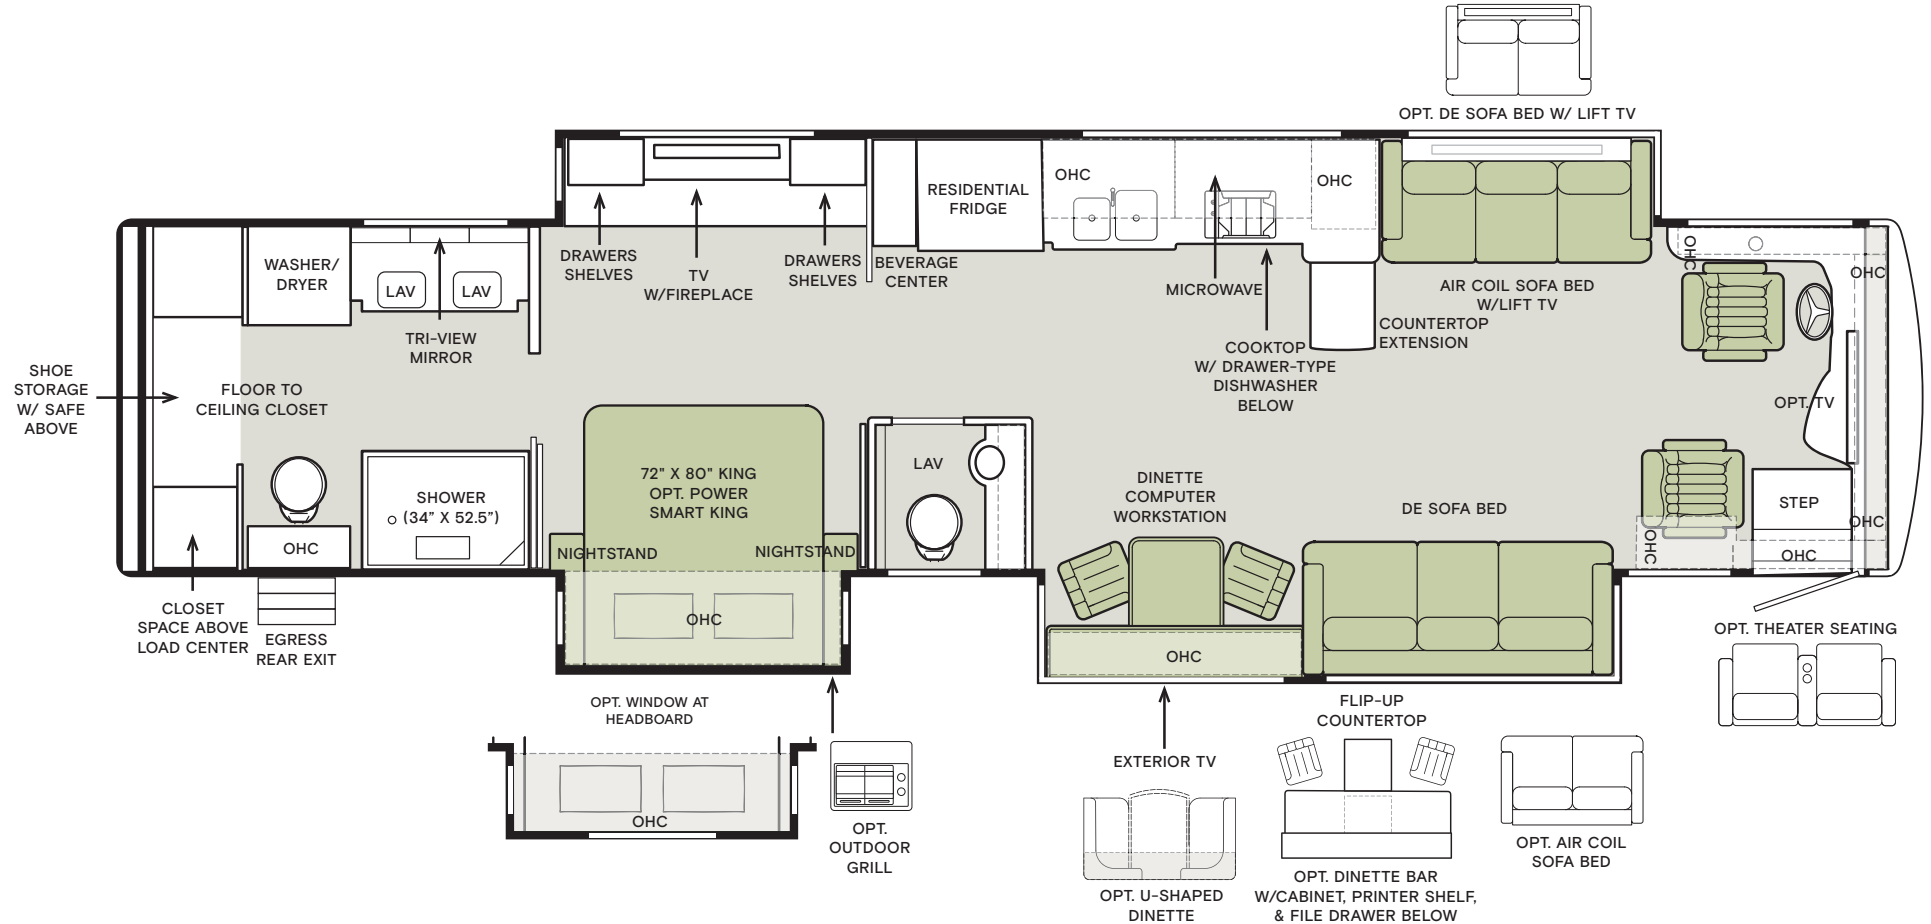

Floor Plan and Specifications

FLOOR PLAN	Overall Length (approx.)¹	Wheel Base²	Overall Width¹	Overall Height	Minimum Garage Height	Interior Height	Interior Width	Square Footage (approx.)³	Basement Storage (cubic feet, approx.)	GAWR-Front (pounds)	GAWR-Tag Axle (pounds)	GAWR-Rear (pounds)	GVWR (pounds)	Maximum Trailer Weight (pounds)⁴	Hitch Rating (pounds)²	GCWR (pounds)
45 FZ	45'	316"	101"	13' 4"	14'	83"	96"	440	237	20,000	13,000	21,000	54,000	20,000	20,000	74,000

¹ The approximated coach width and length does not include side-view mirrors or ladders.

² Measurement is taken from the center of the steer axle to the centerline between the drive and tag axle.

³ Square footage was calculated with the slide-outs fully extended.

⁴ Maximum trailer weight is dependent on the loading and towing variables which include the GVWR, GAWR, and GCWR, as well as adequate trailer brakes.

45 FZ

If optional furniture combinations are selected, window locations may vary from diagram shown. All options may not be available in every model. Because of progressive improvements and specifications, standard and optional equipment are subject to change without notice or obligation. For a complete and up-to-date list of available options and specifications, visit tiffinmotorhomes.com.