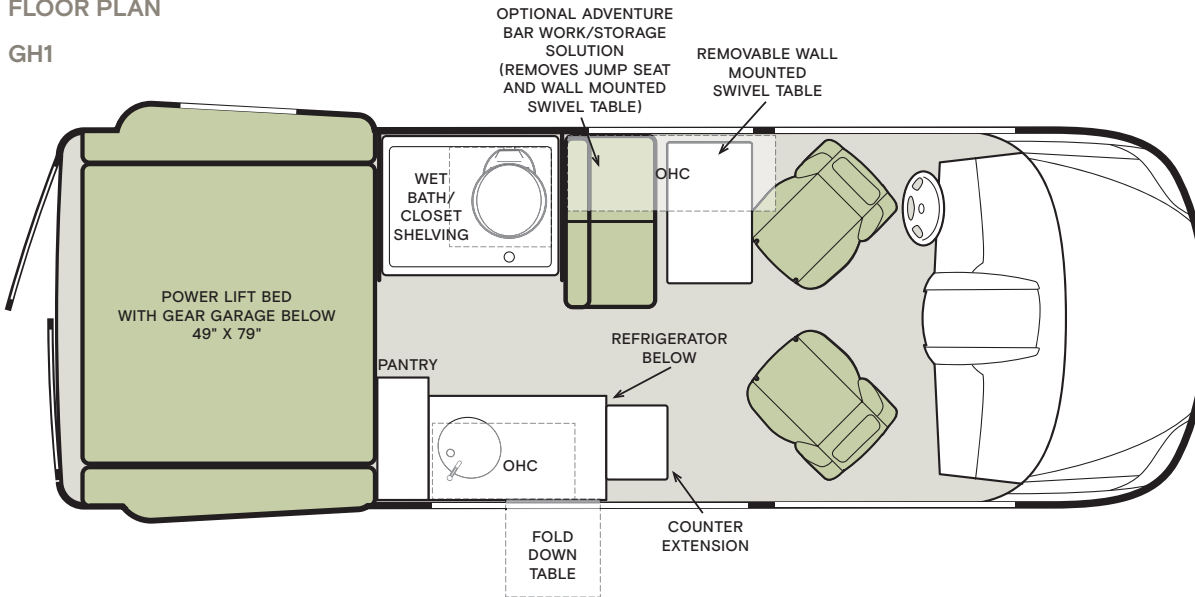

FLOOR PLAN

GH1