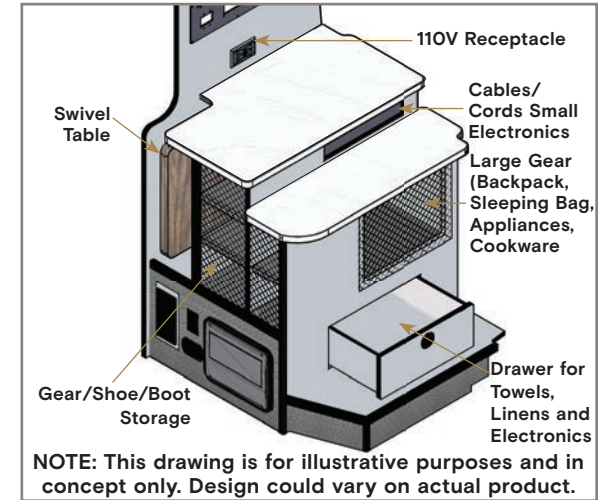

Optional Adventure Bar Work/Storage Solution