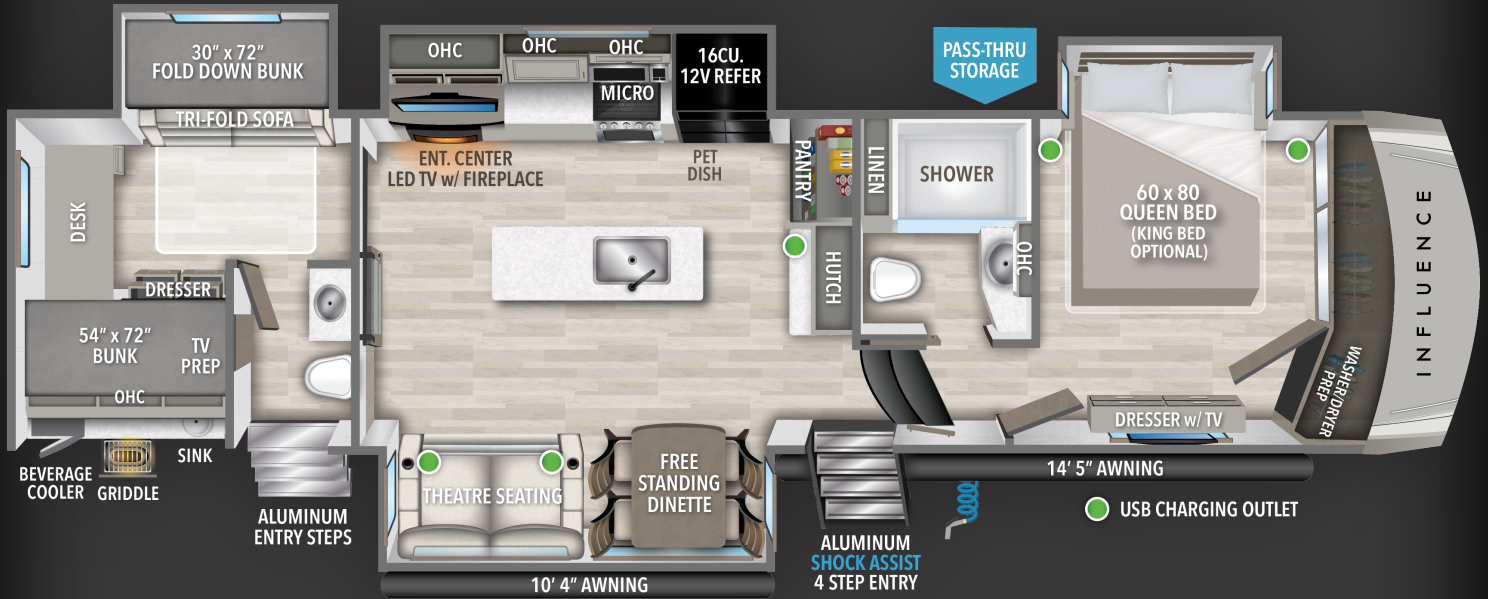

4003BH

INFLUENCE™

FEATURES

- ★ Sleeps 8
- ★ Huge Outdoor Kitchen
- ★ Entertainment Center with Fireplace
- ★ Separate Half Bath for Bunkroom
- ★ Built in Desk and Dresser in Bunkroom
- ★ Sunken Shower for Added Headroom
- ▶ MORryde CRE3000 Suspension
- ▶ Oversized 17.5" Wheels with Cooper H-Rated Tires
- ▶ Stealth A/C w/ Race Track Ducting
- ▶ 16 Cu Ft 12V Refer
- ▶ Electric Auto Leveling
- ▶ No Carpet in Slides or Upper Deck
- ▶ Linoleum in Slide Floors
- ▶ Huge Kitchen Pantry Storage
- ▶ Evenflow Ductless Heating Vent System
- ▶ 6'6" Tall Interior Bedroom Height
- ▶ Unit Rated from Zero to 100 Degrees
- ▶ Roller Shade Window Coverings
- ▶ Rear Hitch w/ 5-pin Plug
- ▶ MORryde Entry Steps
- ▶ Pet Friendly

UVW (lbs.)	14,798	Awning Size	14' 5" & 10' 4"
Hitch Weight (lbs.)	2,728	Fresh Water (Gal.)	81
Exterior Length	40' 3"	Gray Water (Gal.)	106
Tire Size	17.5" H-Rated	Waste Water (Gal.)	106

GRAND DESIGN
RECREATIONAL VEHICLES