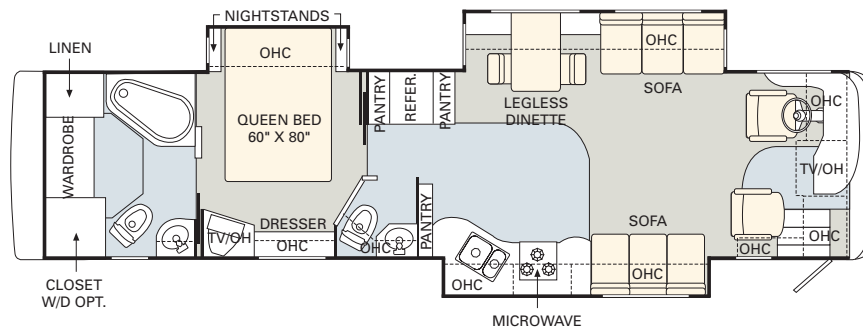

No other manufacturer gives you as many innovative floorplan choices as Monaco. The 2005 Diplomat offers double, triple and quad slide-out models in lengths that range from 36' to 40'.

Find all the latest product news and updates online: monacocoach.com

36SKT

38PDQ

38PDD

40DST