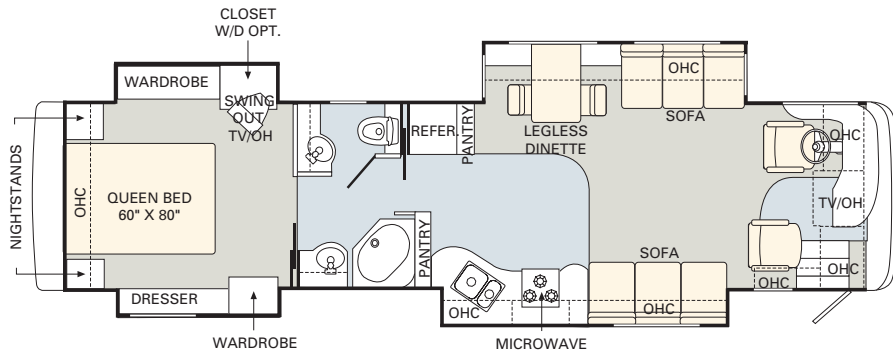

40PRO

40PAQ

40PDD

FURNITURE OPTIONS

Monaco gives you more ways to customize your motorhome to fit your lifestyle. Here are some furniture options you may wish to consider. (Please see page 19 for a full list of the options available on each floorplan.)

- Hide-A-Bed Sofa
- Easy Bed Sofa
- Wraparound Computer Desk
- Magic Bed Sofa
- J-Lounge with Drawer
- Recliner
- Adjustable Coffee Table
- Booth Dinette