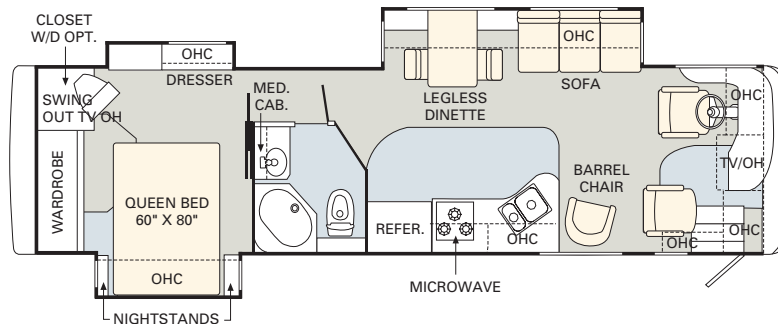

No other manufacturer gives you as many innovative floorplan choices as Monaco. The 2005 Diplomat offers double, triple and quad slide-out models in lengths that range from 36' to 40'.

Find all the latest product news and updates online: monacocoach.com

36SKT

38PDQ

38PDD

40DST