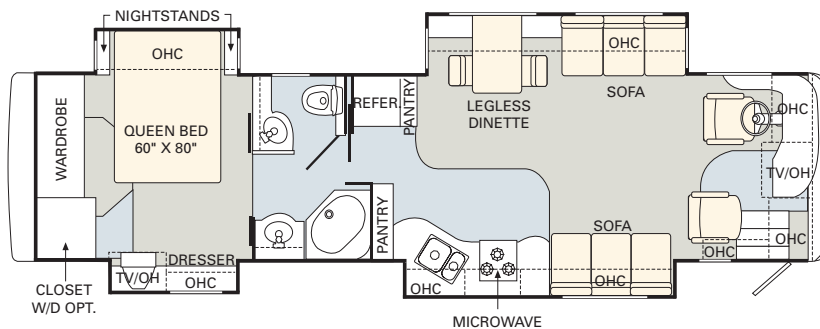

No other manufacturer gives you as many innovative floorplan choices as Monaco. The 2005 Diplomat offers double, triple and quad slide-out models in lengths that range from 36' to 40'.

Find all the latest product news and updates online: monacocoach.com

36SKT

38PDQ

38PDD

40DST