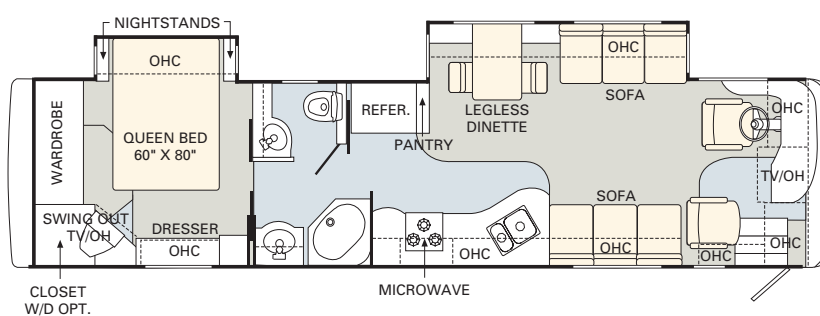

No other manufacturer gives you as many innovative floorplan choices as Monaco. The 2005 Diplomat offers double, triple and quad slide-out models in lengths that range from 36' to 40'.

Find all the latest product news and updates online: monacocoach.com

36SKT

38PDQ

38PDD

40DST