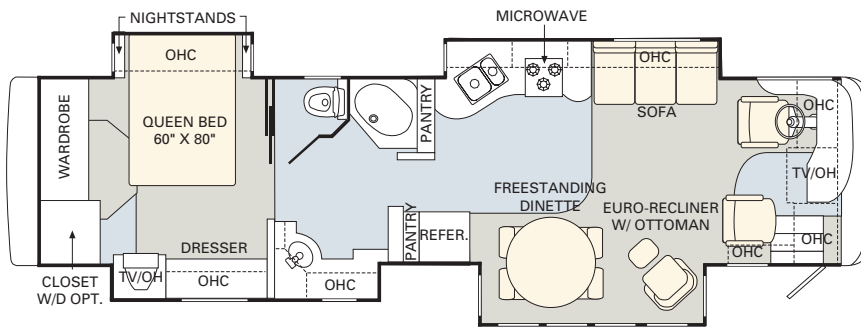

40PRO

40PAQ

40PDD

FURNITURE OPTIONS

Monaco gives you more ways to customize your motorhome to fit your lifestyle. Here are some furniture options you may wish to consider. (Please see page 19 for a full list of the options available on each floorplan.)

- Hide-A-Bed Sofa
- Easy Bed Sofa
- Wraparound Computer Desk
- Magic Bed Sofa
- J-Lounge with Drawer
- Recliner
- Adjustable Coffee Table
- Booth Dinette