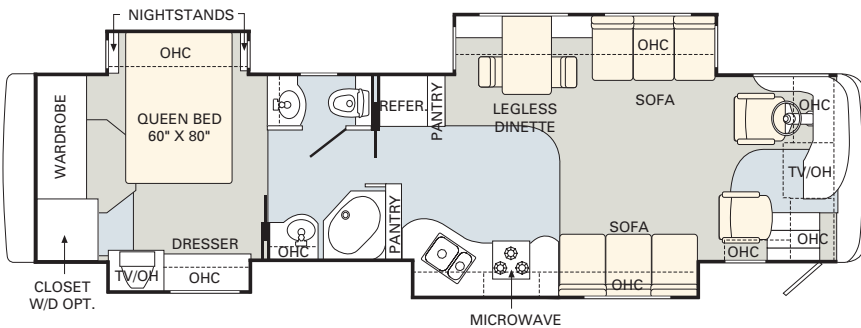

40PRO

40PAQ

40PDD

FURNITURE OPTIONS

Monaco gives you more ways to customize your motorhome to fit your lifestyle. Here are some furniture options you may wish to consider. (Please see page 19 for a full list of the options available on each floorplan.)

- Hide-A-Bed Sofa
- Easy Bed Sofa
- Wraparound Computer Desk
- Magic Bed Sofa
- J-Lounge with Drawer
- Recliner
- Adjustable Coffee Table
- Booth Dinette