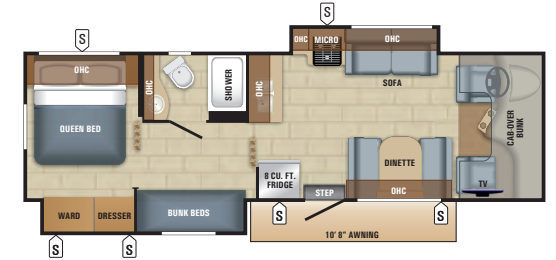

REDHAWK | 31XL (FORD CHASSIS)