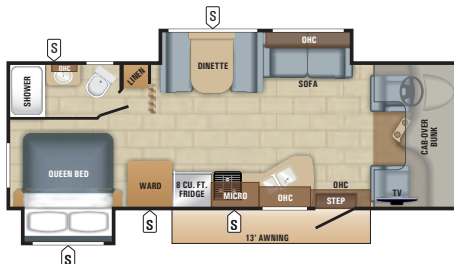

GLASS TILE KITCHEN BACKSPLASH

29XK BEDROOM

STAINLESS STEEL BATHROOM SINK

REDHAWK FLOORPLANS

REDHAWK | 22J (FORD® CHASSIS)

REDHAWK | 25R (FORD CHASSIS)

REDHAWK | 26X1 (CHEVROLET® CHASSIS)

REDHAWK | 26XD (FORD CHASSIS)