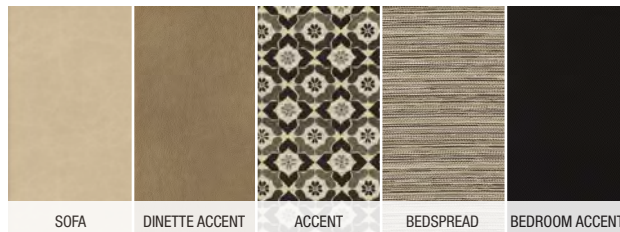

REDHAWK INTERIOR DÉCOR

ALBANY

CHAMBRAY

NANTUCKET

FEATURED FLOORPLAN: 29MV

GREYHAWK

FEATURE KEY: 1. High-intensity, recessed LED ceiling lights 2. Tri-fold sofa (select models) 3. Pullout countertop extension 4. Queen-size bed with bedspread