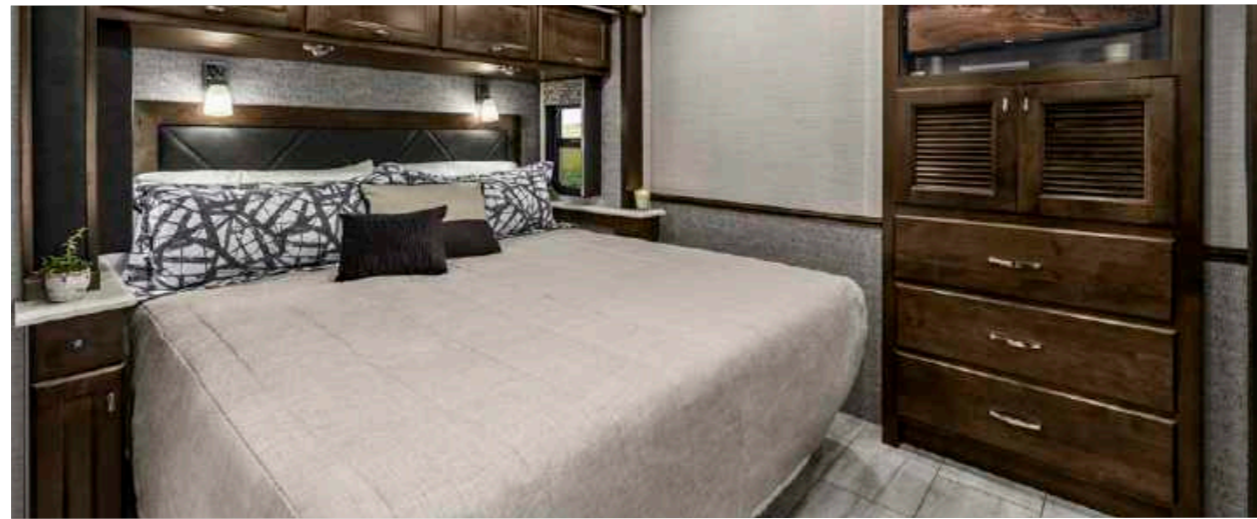

Clockwise from top: Cockpit and optional drop-down bunk; Ford steering wheel and dash; Passenger side sofa bed; Kitchen. All interiors shown are 34 PA with Mocha cabinets, City Shadow II décor.

NEW

These other top-of-the-line features set the Open Road apart.

Clockwise from top: Bathroom sink; Queen size memory foam bed; Shower; Optional stacked washer/dryer; Flat panel TV with optional fireplace. All interiors shown are 34 PA with Mocha cabinets, City Shadow II décor.