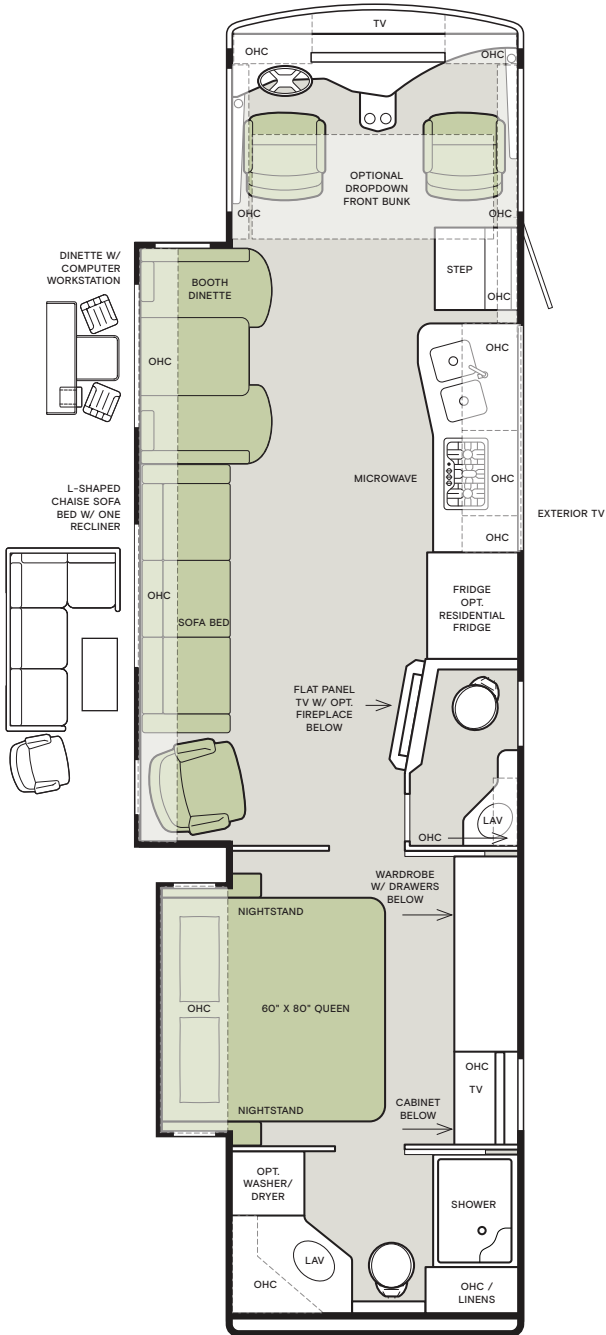

Clockwise from top: Cockpit and optional drop-down bunk; Ford steering wheel and dash; Passenger side sofa bed; Kitchen. All interiors shown are 34 PA with Mocha cabinets, City Shadow II décor.

NEW

These other top-of-the-line features set the Open Road apart.

Clockwise from top: Bathroom sink; Queen size memory foam bed; Shower; Optional stacked washer/dryer; Flat panel TV with optional fireplace. All interiors shown are 34 PA with Mocha cabinets, City Shadow II décor.

For a complete and up-to-date list of available options and specifications, visit tiffinmotorhomes.com.

32 SA

34 PA

36 LA

36 UA

Interior Décor

Make your experience on the road all your own. Express yourself by choosing the interior appointments such as cabinet finishes, flooring, and décor ensembles for every part of your motorhome. In the 2021 Open Road Allegro, you'll be able to go in style no matter where you go.