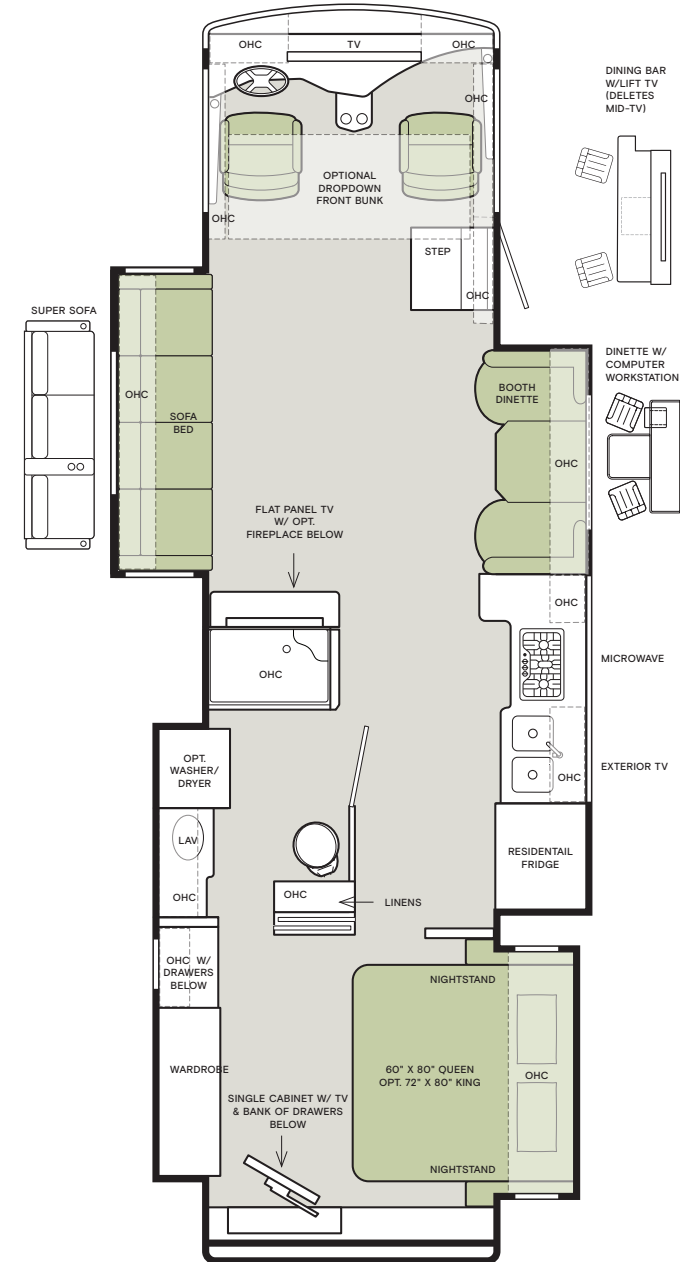

Clockwise from top: Cockpit and optional drop-down bunk; Ford steering wheel and dash; Passenger side sofa bed; Kitchen. All interiors shown are 34 PA with Mocha cabinets, City Shadow II décor.

NEW

These other top-of-the-line features set the Open Road apart.

Clockwise from top: Bathroom sink; Queen size memory foam bed; Shower; Optional stacked washer/dryer; Flat panel TV with optional fireplace. All interiors shown are 34 PA with Mocha cabinets, City Shadow II décor.

If optional furniture combinations are selected, window locations may vary from diagram shown.

All options may not be available in every model. Because of progressive improvements and specifications, standard and optional equipment are subject to change without notice or obligation.

For a complete and up-to-date list of available options and specifications, visit tiffinmotorhomes.com.

32 SA

34 PA

36 LA

36 UA

Interior Décor

Make your experience on the road all your own. Express yourself by choosing the interior appointments such as cabinet finishes, flooring, and décor ensembles for every part of your motorhome. In the 2021 Open Road Allegro, you'll be able to go in style no matter where you go.