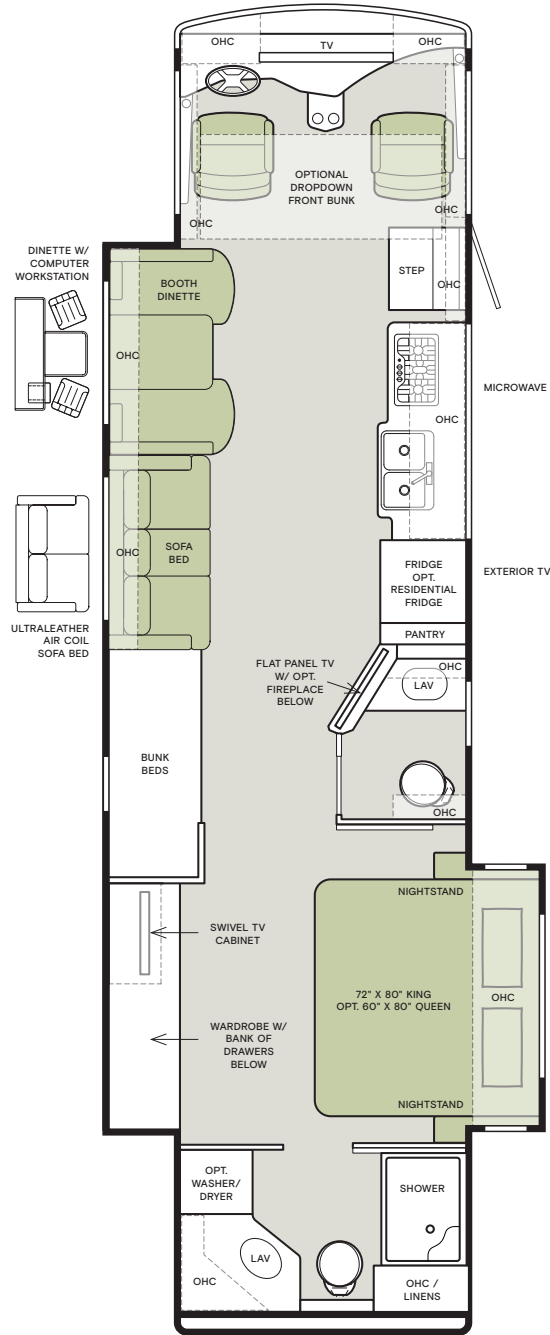

Clockwise from top: Cockpit and optional drop-down bunk; Ford steering wheel and dash; Passenger side sofa bed; Kitchen. All interiors shown are 34 PA with Mocha cabinets, City Shadow II décor.

NEW

These other top-of-the-line features set the Open Road apart.

Clockwise from top: Bathroom sink; Queen size memory foam bed; Shower; Optional stacked washer/dryer; Flat panel TV with optional fireplace. All interiors shown are 34 PA with Mocha cabinets, City Shadow II décor.

For a complete and up-to-date list of available options and specifications, visit tiffinmotorhomes.com.

32 SA

34 PA

36 LA

36 UA

Interior Décor

Make your experience on the road all your own. Express yourself by choosing the interior appointments such as cabinet finishes, flooring, and décor ensembles for every part of your motorhome. In the 2021 Open Road Allegro, you'll be able to go in style no matter where you go.