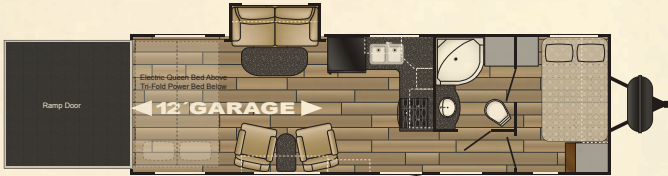

STRYKER LAYOUTS

Stryker is a 102" wide-body constructed toy hauler featuring the most user-inspired features in the lightweight market. The 102" construction can accommodate all types of cargo including Side By Sides, ATVs, motorcycles and more. Stryker features abound—see our website for more details!

ST 2812

STRYKER SPECIFICS

MODEL	ST 2512	ST 2812	ST 2912	STG 3010	STG 3112	STG 3212	ST 3316
Exterior Length	30'-4"	32'-9"	34'-0"	34'-5"	TBD	TBD	38'-0"
Exterior Width	102"	102"	102"	102"	TBD	TBD	102"
Exterior Height (w/AC)	12'-7"	12'-7"	12'-7"	12'-7"	TBD	TBD	12'-9"
Interior Height	8'3 to 7'-2"	8'3 to 7'-2"	8'3 to 7'-2"	8'3 to 7'-2"	TBD	TBD	8'3 to 7'-2"
Bed Size	(1) 60x80 (2) 60x89	(1) 60x80 (2) 60x89	(1) 72x80 (2) 60x89	(1) 72x80 (2) 60x89	TBD	TBD	(1) 72x80 (2) 60x89
Dinette Bed Size	N/A	N/A	N/A	N/A	TBD	TBD	N/A
Sofa Size	62"	62"	62"	92"	TBD	TBD	62"
Axle Weight (lbs.)	5,108	6,148	6,223	6,625	TBD	TBD	6,603
Hitch Weight (lbs.)	895	885	820	1,075	TBD	TBD	1,225
Dry Weight (lbs.)	6,003	7,033	7,043	7,700	TBD	TBD	7,828
GVWR (lbs.)	9,999	9,999	9,999	9,999	TBD	TBD	13,825
Cargo Capacity (lbs.)	3,996	2,966	2,956	2,299	TBD	TBD	5,997
Fresh Water Capacity (gal.)	108	108	108	108	TBD	TBD	108
Gray Tank (gal.)	63	63	63	63	TBD	TBD	63
Black Tank (gal.)	63	63	63	63	TBD	TBD	63
LP Bottle (lbs.)	60	60	60	60	TBD	TBD	60
Power Conv. (amps)	55	55	55	55	TBD	TBD	55
Elec. Ign. Furn (BTU)	30K	30K	30K	30K	TBD	TBD	30K

* All weights are "non-equipped"

866-277-5630 - CRUISERRV.COM

Cruiser RV, LLC reserves the right to make changes without notice or obligation. Some photography shows optional items available at additional cost. Weights do not include options. All standard features, options and specifications are subject to change. Please contact your authorized dealer for details.

5,000 Litho 9/15

YOUR LOCAL DEALER: