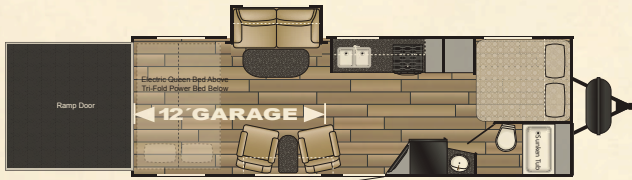

STRYKER

100%
Genuine
PRODUCT

LIGHTWEIGHT TOY HAULER
FOR SOME EXTREME FUN

STRYKER LAYOUTS

Stryker is a 102" wide-body constructed toy hauler featuring the most user-inspired features in the lightweight market. The 102" construction can accommodate all types of cargo including Side By Sides, ATVs, motorcycles and more. Stryker features abound—see our website for more details!

MODEL	ST 2512	ST 2812	ST 2912	STG 3010	STG 3112	STG 3212	ST 3316
Exterior Length	30'-4"	32'-9"	34'-0"	34'-5"	TBD	TBD	38'-0"
Exterior Width	102"	102"	102"	102"	TBD	TBD	102"
Exterior Height (w/AC)	12'-7"	12'-7"	12'-7"	12'-7"	TBD	TBD	12'-9"
Interior Height	8'3 to 7'-2"	8'3 to 7'-2"	8'3 to 7'-2"	8'3 to 7'-2"	TBD	TBD	8'3 to 7'-2"
Bed Size	(1) 60x80 (2) 60x89	(1) 60x80 (2) 60x89	(1) 72x80 (2) 60x89	(1) 72x80 (2) 60x89	TBD	TBD	(1) 72x80 (2) 60x89
Dinette Bed Size	N/A	N/A	N/A	N/A	TBD	TBD	N/A
Sofa Size	62"	62"	62"	92"	TBD	TBD	62"
Axle Weight (lbs.)	5,108	6,148	6,223	6,625	TBD	TBD	6,603
Hitch Weight (lbs.)	895	885	820	1,075	TBD	TBD	1,225
Dry Weight (lbs.)	6,003	7,033	7,043	7,700	TBD	TBD	7,828
GVWR (lbs.)	9,999	9,999	9,999	9,999	TBD	TBD	13,825
Cargo Capacity (lbs.)	3,996	2,966	2,956	2,299	TBD	TBD	5,997
Fresh Water Capacity (gal.)	108	108	108	108	TBD	TBD	108
Gray Tank (gal.)	63	63	63	63	TBD	TBD	63
Black Tank (gal.)	63	63	63	63	TBD	TBD	63
LP Bottle (lbs.)	60	60	60	60	TBD	TBD	60
Power Conv. (amps)	55	55	55	55	TBD	TBD	55
Elec. Ign. Furn (BTU)	30K	30K	30K	30K	TBD	TBD	30K