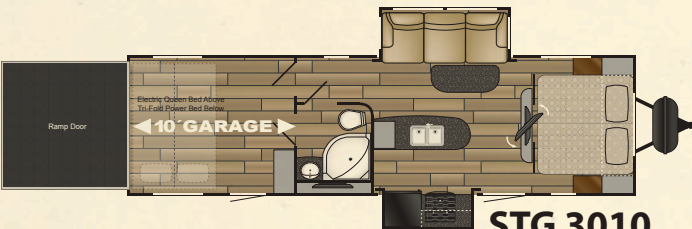

STRYKER

100%
Genuine
PRODUCT

LIGHTWEIGHT TOY HAULER
FOR SOME EXTREME FUN

STRYKER LAYOUTS

Stryker is a 102" wide-body constructed toy hauler featuring the most user-inspired features in the lightweight market. The 102" construction can accommodate all types of cargo including Side By Sides, ATVs, motorcycles and more. Stryker features abound—see our website for more details!

ST 2512

STG 3112

ST 2812

STG 3212

ST 2912

ST 3316

STG 3010

STRYKER SPECIFICS

MODEL	ST 2512	ST 2812	ST 2912	STG 3010	STG 3112	STG 3212	ST 3316
Exterior Length	30'-4"	32'-9"	34'-0"	34'-5"	TBD	TBD	38'-0"
Exterior Width	102"	102"	102"	102"	TBD	TBD	102"
Exterior Height (w/AC)	12'-7"	12'-7"	12'-7"	12'-7"	TBD	TBD	12'-9"
Interior Height	8'3 to 7'-2"	8'3 to 7'-2"	8'3 to 7'-2"	8'3 to 7'-2"	TBD	TBD	8'3 to 7'-2"
Bed Size	(1) 60x80 (2) 60x89	(1) 60x80 (2) 60x89	(1) 72x80 (2) 60x89	(1) 72x80 (2) 60x89	TBD	TBD	(1) 72x80 (2) 60x89
Dinette Bed Size	N/A	N/A	N/A	N/A	TBD	TBD	N/A
Sofa Size	62"	62"	62"	92"	TBD	TBD	62"
Axle Weight (lbs.)	5,108	6,148	6,223	6,625	TBD	TBD	6,603
Hitch Weight (lbs.)	895	885	820	1,075	TBD	TBD	1,225
Dry Weight (lbs.)	6,003	7,033	7,043	7,700	TBD	TBD	7,828
GVWR (lbs.)	9,999	9,999	9,999	9,999	TBD	TBD	13,825
Cargo Capacity (lbs.)	3,996	2,966	2,956	2,299	TBD	TBD	5,997
Fresh Water Capacity (gal.)	108	108	108	108	TBD	TBD	108
Gray Tank (gal.)	63	63	63	63	TBD	TBD	63
Black Tank (gal.)	63	63	63	63	TBD	TBD	63
LP Bottle (lbs.)	60	60	60	60	TBD	TBD	60
Power Conv. (amps)	55	55	55	55	TBD	TBD	55
Elec. Ign. Furn (BTU)	30K	30K	30K	30K	TBD	TBD	30K