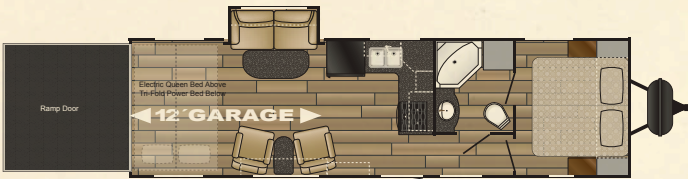

STRYKER

100%
Genuine
PRODUCT

LIGHTWEIGHT TOY HAULER
FOR SOME EXTREME FUN

STRYKER LAYOUTS

Stryker is a 102" wide-body constructed toy hauler featuring the most user-inspired features in the lightweight market. The 102" construction can accommodate all types of cargo including Side By Sides, ATVs, motorcycles and more. Stryker features abound—see our website for more details!

ST 2512

STG 3112

ST 2812

STG 3212

ST 2912

ST 3316

STG 3010

STRYKER SPECIFICS

MODEL	ST 2512	ST 2812	ST 2912	STG 3010	STG 3112	STG 3212	ST 3316
Exterior Length	30'-4"	32'-9"	34'-0"	34'-5"	TBD	TBD	38'-0"
Exterior Width	102"	102"	102"	102"	TBD	TBD	102"
Exterior Height (w/AC)	12'-7"	12'-7"	12'-7"	12'-7"	TBD	TBD	12'-9"
Interior Height	8'3 to 7'-2"	8'3 to 7'-2"	8'3 to 7'-2"	8'3 to 7'-2"	TBD	TBD	8'3 to 7'-2"
Bed Size	(1) 60x80 (2) 60x89	(1) 60x80 (2) 60x89	(1) 72x80 (2) 60x89	(1) 72x80 (2) 60x89	TBD	TBD	(1) 72x80 (2) 60x89
Dinette Bed Size	N/A	N/A	N/A	N/A	TBD	TBD	N/A
Sofa Size	62"	62"	62"	92"	TBD	TBD	62"
Axle Weight (lbs.)	5,108	6,148	6,223	6,625	TBD	TBD	6,603
Hitch Weight (lbs.)	895	885	820	1,075	TBD	TBD	1,225
Dry Weight (lbs.)	6,003	7,033	7,043	7,700	TBD	TBD	7,828
GVWR (lbs.)	9,999	9,999	9,999	9,999	TBD	TBD	13,825
Cargo Capacity (lbs.)	3,996	2,966	2,956	2,299	TBD	TBD	5,997
Fresh Water Capacity (gal.)	108	108	108	108	TBD	TBD	108
Gray Tank (gal.)	63	63	63	63	TBD	TBD	63
Black Tank (gal.)	63	63	63	63	TBD	TBD	63
LP Bottle (lbs.)	60	60	60	60	TBD	TBD	60
Power Conv. (amps)	55	55	55	55	TBD	TBD	55
Elec. Ign. Furn (BTU)	30K	30K	30K	30K	TBD	TBD	30K