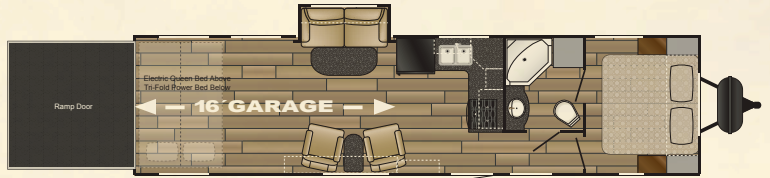

STRYKER

100%
Genuine
PRODUCT

LIGHTWEIGHT TOY HAULER
FOR SOME EXTREME FUN

STRYKER LAYOUTS

Stryker is a 102" wide-body constructed toy hauler featuring the most user-inspired features in the lightweight market. The 102" construction can accommodate all types of cargo including Side By Sides, ATVs, motorcycles and more. Stryker features abound—see our website for more details!

ST 2512

STG 3112

ST 2812

STG 3212

ST 2912

ST 3316

STG 3010

STRYKER SPECIFICS

MODEL	ST 2512	ST 2812	ST 2912	STG 3010	STG 3112	STG 3212	ST 3316
Exterior Length	30'-4"	32'-9"	34'-0"	34'-5"	TBD	TBD	38'-0"
Exterior Width	102"	102"	102"	102"	TBD	TBD	102"
Exterior Height (w/AC)	12'-7"	12'-7"	12'-7"	12'-7"	TBD	TBD	12'-9"
Interior Height	8'3 to 7'-2"	8'3 to 7'-2"	8'3 to 7'-2"	8'3 to 7'-2"	TBD	TBD	8'3 to 7'-2"
Bed Size	(1) 60x80 (2) 60x89	(1) 60x80 (2) 60x89	(1) 72x80 (2) 60x89	(1) 72x80 (2) 60x89	TBD	TBD	(1) 72x80 (2) 60x89
Dinette Bed Size	N/A	N/A	N/A	N/A	TBD	TBD	N/A
Sofa Size	62"	62"	62"	92"	TBD	TBD	62"
Axle Weight (lbs.)	5,108	6,148	6,223	6,625	TBD	TBD	6,603
Hitch Weight (lbs.)	895	885	820	1,075	TBD	TBD	1,225
Dry Weight (lbs.)	6,003	7,033	7,043	7,700	TBD	TBD	7,828
GVWR (lbs.)	9,999	9,999	9,999	9,999	TBD	TBD	13,825
Cargo Capacity (lbs.)	3,996	2,966	2,956	2,299	TBD	TBD	5,997
Fresh Water Capacity (gal.)	108	108	108	108	TBD	TBD	108
Gray Tank (gal.)	63	63	63	63	TBD	TBD	63
Black Tank (gal.)	63	63	63	63	TBD	TBD	63
LP Bottle (lbs.)	60	60	60	60	TBD	TBD	60
Power Conv. (amps)	55	55	55	55	TBD	TBD	55
Elec. Ign. Furn (BTU)	30K	30K	30K	30K	TBD	TBD	30K