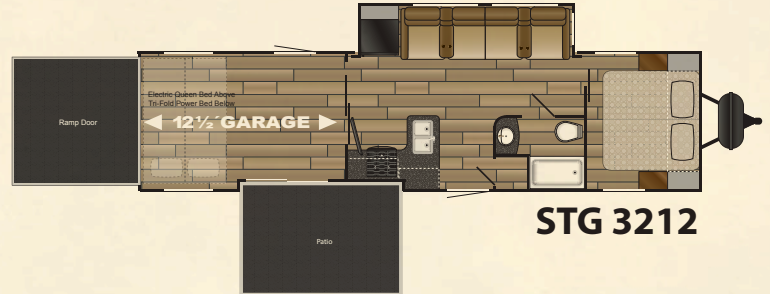

STRYKER LAYOUTS

Stryker is a 102" wide-body constructed toy hauler featuring the most user-inspired features in the lightweight market. The 102" construction can accommodate all types of cargo including Side By Sides, ATVs, motorcycles and more. Stryker features abound—see our website for more details!

STG 3212

STRYKER SPECIFICS

MODEL	ST 2512	ST 2812	ST 2912	STG 3010	STG 3112	STG 3212	ST 3316
Exterior Length	30'-4"	32'-9"	34'-0"	34'-5"	TBD	TBD	38'-0"
Exterior Width	102"	102"	102"	102"	TBD	TBD	102"
Exterior Height (w/AC)	12'-7"	12'-7"	12'-7"	12'-7"	TBD	TBD	12'-9"
Interior Height	8'3 to 7'-2"	8'3 to 7'-2"	8'3 to 7'-2"	8'3 to 7'-2"	TBD	TBD	8'3 to 7'-2"
Bed Size	(1) 60x80 (2) 60x89	(1) 60x80 (2) 60x89	(1) 72x80 (2) 60x89	(1) 72x80 (2) 60x89	TBD	TBD	(1) 72x80 (2) 60x89
Dinette Bed Size	N/A	N/A	N/A	N/A	TBD	TBD	N/A
Sofa Size	62"	62"	62"	92"	TBD	TBD	62"
Axle Weight (lbs.)	5,108	6,148	6,223	6,625	TBD	TBD	6,603
Hitch Weight (lbs.)	895	885	820	1,075	TBD	TBD	1,225
Dry Weight (lbs.)	6,003	7,033	7,043	7,700	TBD	TBD	7,828
GVWR (lbs.)	9,999	9,999	9,999	9,999	TBD	TBD	13,825
Cargo Capacity (lbs.)	3,996	2,966	2,956	2,299	TBD	TBD	5,997
Fresh Water Capacity (gal.)	108	108	108	108	TBD	TBD	108
Gray Tank (gal.)	63	63	63	63	TBD	TBD	63
Black Tank (gal.)	63	63	63	63	TBD	TBD	63
LP Bottle (lbs.)	60	60	60	60	TBD	TBD	60
Power Conv. (amps)	55	55	55	55	TBD	TBD	55
Elec. Ign. Furn (BTU)	30K	30K	30K	30K	TBD	TBD	30K

* All weights are "non-equipped"

866-277-5630 - CRUISERRV.COM

Cruiser RV, LLC reserves the right to make changes without notice or obligation. Some photography shows optional items available at additional cost. Weights do not include options. All standard features, options and specifications are subject to change. Please contact your authorized dealer for details.

5,000 Litho 9/15

YOUR LOCAL DEALER: