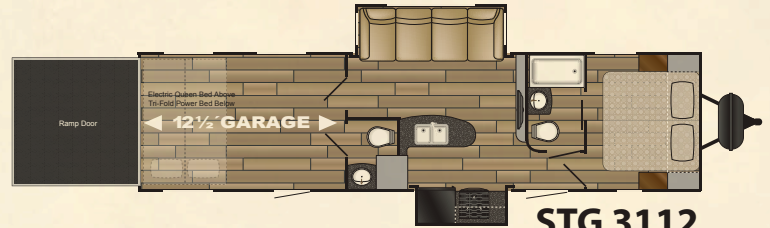

STRYKER LAYOUTS

Stryker is a 102" wide-body constructed toy hauler featuring the most user-inspired features in the lightweight market. The 102" construction can accommodate all types of cargo including Side By Sides, ATVs, motorcycles and more. Stryker features abound—see our website for more details!

STG 3112

STRYKER SPECIFICS

MODEL	ST 2512	ST 2812	ST 2912	STG 3010	STG 3112	STG 3212	ST 3316
Exterior Length	30'-4"	32'-9"	34'-0"	34'-5"	TBD	TBD	38'-0"
Exterior Width	102"	102"	102"	102"	TBD	TBD	102"
Exterior Height (w/AC)	12'-7"	12'-7"	12'-7"	12'-7"	TBD	TBD	12'-9"
Interior Height	8'3 to 7'-2"	8'3 to 7'-2"	8'3 to 7'-2"	8'3 to 7'-2"	TBD	TBD	8'3 to 7'-2"
Bed Size	(1) 60x80 (2) 60x89	(1) 60x80 (2) 60x89	(1) 72x80 (2) 60x89	(1) 72x80 (2) 60x89	TBD	TBD	(1) 72x80 (2) 60x89
Dinette Bed Size	N/A	N/A	N/A	N/A	TBD	TBD	N/A
Sofa Size	62"	62"	62"	92"	TBD	TBD	62"
Axle Weight (lbs.)	5,108	6,148	6,223	6,625	TBD	TBD	6,603
Hitch Weight (lbs.)	895	885	820	1,075	TBD	TBD	1,225
Dry Weight (lbs.)	6,003	7,033	7,043	7,700	TBD	TBD	7,828
GVWR (lbs.)	9,999	9,999	9,999	9,999	TBD	TBD	13,825
Cargo Capacity (lbs.)	3,996	2,966	2,956	2,299	TBD	TBD	5,997
Fresh Water Capacity (gal.)	108	108	108	108	TBD	TBD	108
Gray Tank (gal.)	63	63	63	63	TBD	TBD	63
Black Tank (gal.)	63	63	63	63	TBD	TBD	63
LP Bottle (lbs.)	60	60	60	60	TBD	TBD	60
Power Conv. (amps)	55	55	55	55	TBD	TBD	55
Elec. Ign. Furn (BTU)	30K	30K	30K	30K	TBD	TBD	30K

* All weights are "non-equipped"

866-277-5630 - CRUISERRV.COM

Cruiser RV, LLC reserves the right to make changes without notice or obligation. Some photography shows optional items available at additional cost. Weights do not include options. All standard features, options and specifications are subject to change. Please contact your authorized dealer for details.

5,000 Litho 9/15

YOUR LOCAL DEALER: