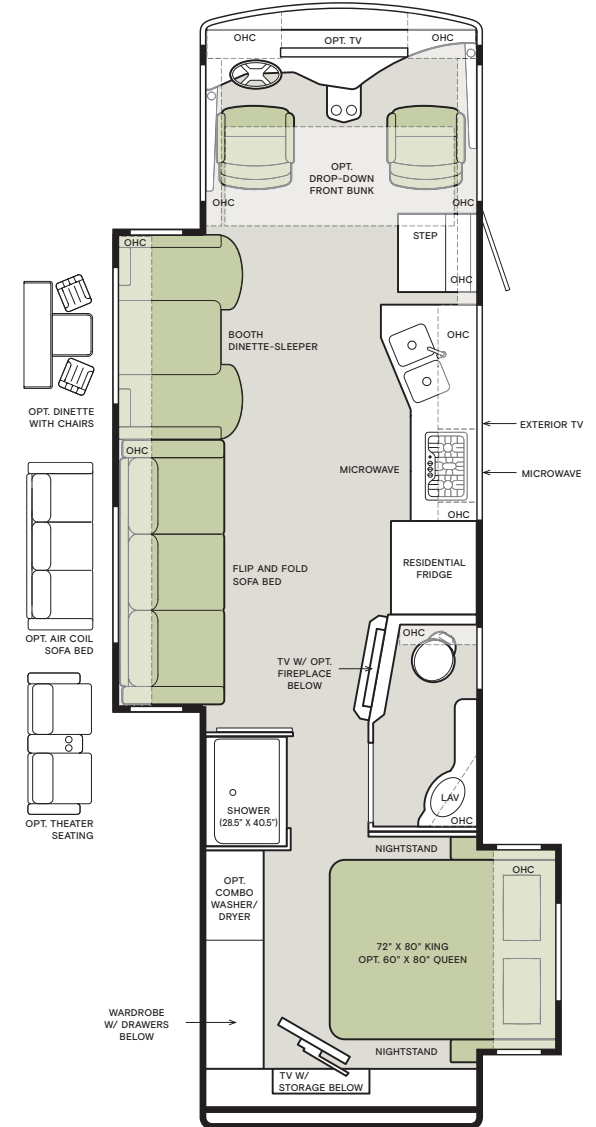

Floor Plans and Specifications

FLOOR PLAN	Overall Length (approx.) ¹	Wheel Base	Overall Width ¹	Overall Height	Garage Height	Interior Height	Interior Width	Square Footage (approx.) ²	Basement Storage (cubic feet, approx.)	GAWR-Front (pounds)	GAWR-Rear (pounds)	GVWR (pounds)	Maximum Trailer Weight (pounds) ³	Hitch Rating (pounds)	GCWR (pounds)
32 FA	34' 3"	228"	101"	12' 10"	14'	84"	96"	315	140	9,000	15,500	24,000	5,000	5,000	30,000
32 SA	34' 3"	228"	101"	12' 10"	14'	84"	96"	300	140	9,000	15,500	24,000	5,000	5,000	30,000
34 PA	36' 1"	252"	101"	12' 10"	14'	84"	96"	355	203	9,000	15,500	26,000	4,000	5,000	30,000
36 LA	37' 6"	252"	101"	12' 10"	14'	84"	96"	330	203	9,000	15,500	26,000	5,000	5,000	30,000
36 UA	38'	252"	101"	12' 10"	14'	84"	96"	355	203	9,000	15,500	26,000	4,000	5,000	30,000

¹ The approximated coach width and length does not include side-view mirrors and rear ladders.

² Square footage was calculated with the slide-outs fully extended.

³ Maximum trailer weight is dependent on the loading and towing variables which include the GVWR, GAWR, and GCWR, as well as adequate trailer brakes.

The design of every Open Road floor plan must meet four essential criteria: Maximum space, Optimal organization, Relaxation plus, and Elegant atmosphere. Tiffin's MORE Plans offer your family the most comfortable layout for life on the road.

32 FA

32 SA

If optional furniture combinations are selected, window locations may vary from diagram shown. All options may not be available in every model. Because of progressive improvements and specifications, standard and optional equipment are subject to change without notice or obligation. For a complete and up-to-date list of available options and specifications, visit tiffinmotorhomes.com.