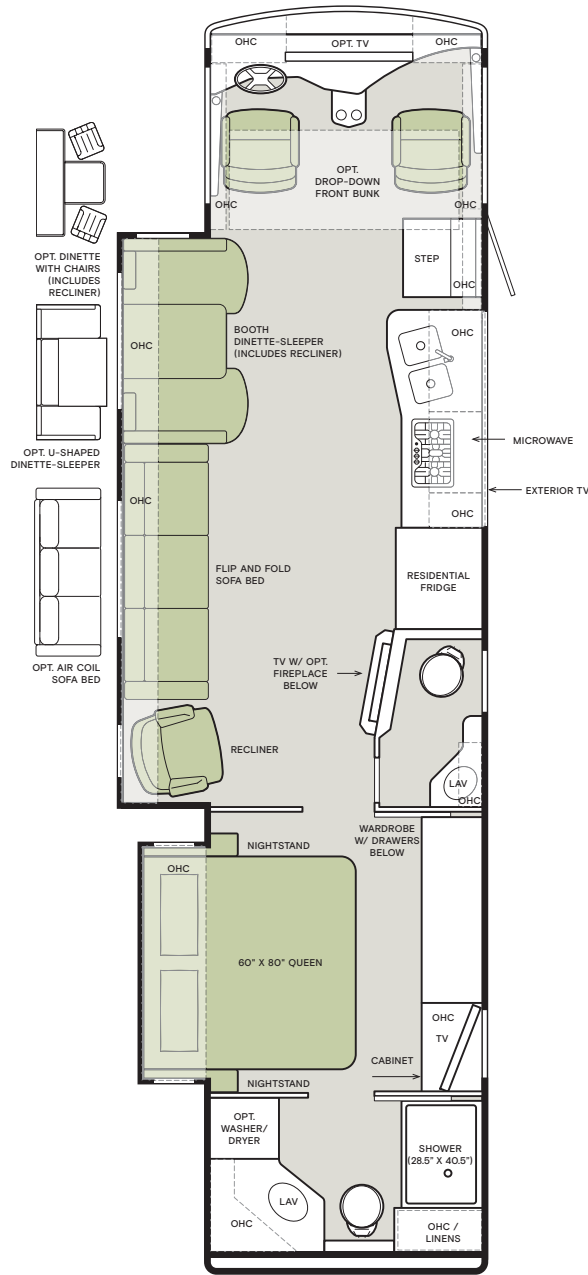

Floor Plans and Specifications

FLOOR PLAN	Overall Length (approx.) ¹	Wheel Base	Overall Width ¹	Overall Height	Garage Height	Interior Height	Interior Width	Square Footage (approx.) ²	Basement Storage (cubic feet, approx.)	GAWR-Front (pounds)	GAWR-Rear (pounds)	GVWR (pounds)	Maximum Trailer Weight (pounds) ³	Hitch Rating (pounds)	GCWR (pounds)
32 FA	34' 3"	228"	101"	12' 10"	14'	84"	96"	315	140	9,000	15,500	24,000	5,000	5,000	30,000
32 SA	34' 3"	228"	101"	12' 10"	14'	84"	96"	300	140	9,000	15,500	24,000	5,000	5,000	30,000
34 PA	36' 1"	252"	101"	12' 10"	14'	84"	96"	355	203	9,000	15,500	26,000	4,000	5,000	30,000
36 LA	37' 6"	252"	101"	12' 10"	14'	84"	96"	330	203	9,000	15,500	26,000	5,000	5,000	30,000
36 UA	38'	252"	101"	12' 10"	14'	84"	96"	355	203	9,000	15,500	26,000	4,000	5,000	30,000

The design of every Open Road floor plan must meet four essential criteria: Maximum space, Optimal organization, Relaxation plus, and Elegant atmosphere. Tiffin's MORE Plans offer your family the most comfortable layout for life on the road.

32 FA

32 SA

If optional furniture combinations are selected, window locations may vary from diagram shown. All options may not be available in every model. Because of progressive improvements and specifications, standard and optional equipment are subject to change without notice or obligation. For a complete and up-to-date list of available options and specifications, visit tiffinmotorhomes.com.

34 PA

36 LA

36 UA

If optional furniture combinations are selected, window locations may vary from diagram shown. All options may not be available in every model. Because of progressive improvements and specifications, standard and optional equipment are subject to change without notice or obligation. For a complete and up-to-date list of available options and specifications, visit tiffinmotorhomes.com.