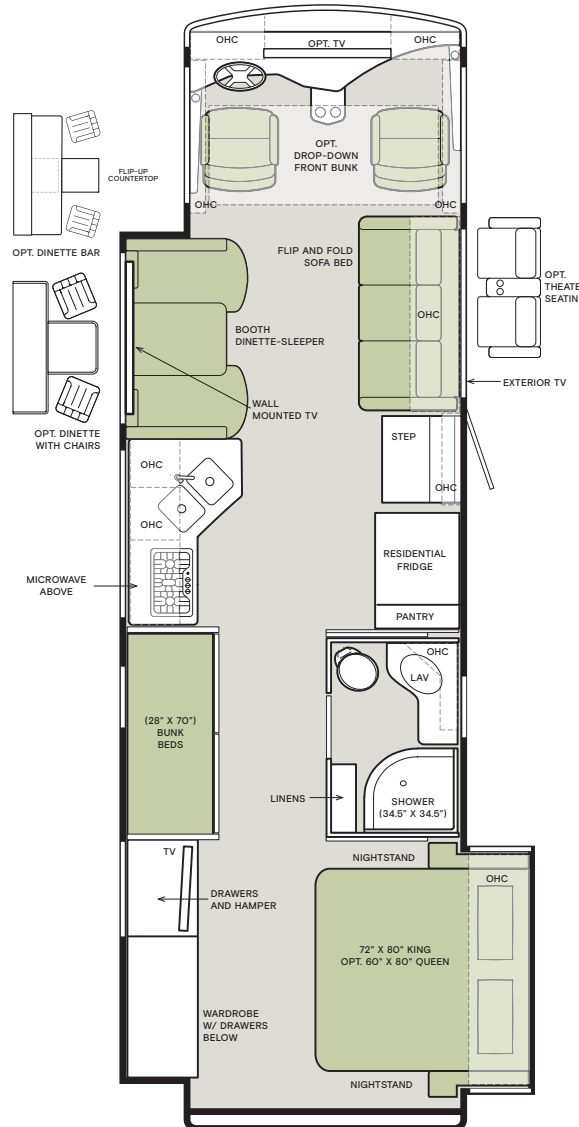

Floor Plans and Specifications

FLOOR PLAN	Overall Length (approx.) ¹	Wheel Base	Overall Width ¹	Overall Height	Garage Height	Interior Height	Interior Width	Square Footage (approx.) ²	Basement Storage (cubic feet, approx.)	GAWR-Front (pounds)	GAWR-Rear (pounds)	GVWR (pounds)	Maximum Trailer Weight (pounds) ³	Hitch Rating (pounds)	GCWR (pounds)
32 FA	34' 3"	228"	101"	12' 10"	14'	84"	96"	315	140	9,000	15,500	24,000	5,000	5,000	30,000
32 SA	34' 3"	228"	101"	12' 10"	14'	84"	96"	300	140	9,000	15,500	24,000	5,000	5,000	30,000
34 PA	36' 1"	252"	101"	12' 10"	14'	84"	96"	355	203	9,000	15,500	26,000	4,000	5,000	30,000
36 LA	37' 6"	252"	101"	12' 10"	14'	84"	96"	330	203	9,000	15,500	26,000	5,000	5,000	30,000
36 UA	38'	252"	101"	12' 10"	14'	84"	96"	355	203	9,000	15,500	26,000	4,000	5,000	30,000

¹ The approximated coach width and length does not include side-view mirrors and rear ladders.

² Square footage was calculated with the slide-outs fully extended.

³ Maximum trailer weight is dependent on the loading and towing variables which include the GVWR, GAWR, and GCWR, as well as adequate trailer brakes.

The design of every Open Road floor plan must meet four essential criteria: Maximum space, Optimal organization, Relaxation plus, and Elegant atmosphere. Tiffin's MORE Plans offer your family the most comfortable layout for life on the road.

32 FA

32 SA

If optional furniture combinations are selected, window locations may vary from diagram shown. All options may not be available in every model. Because of progressive improvements and specifications, standard and optional equipment are subject to change without notice or obligation. For a complete and up-to-date list of available options and specifications, visit tiffinmotorhomes.com.