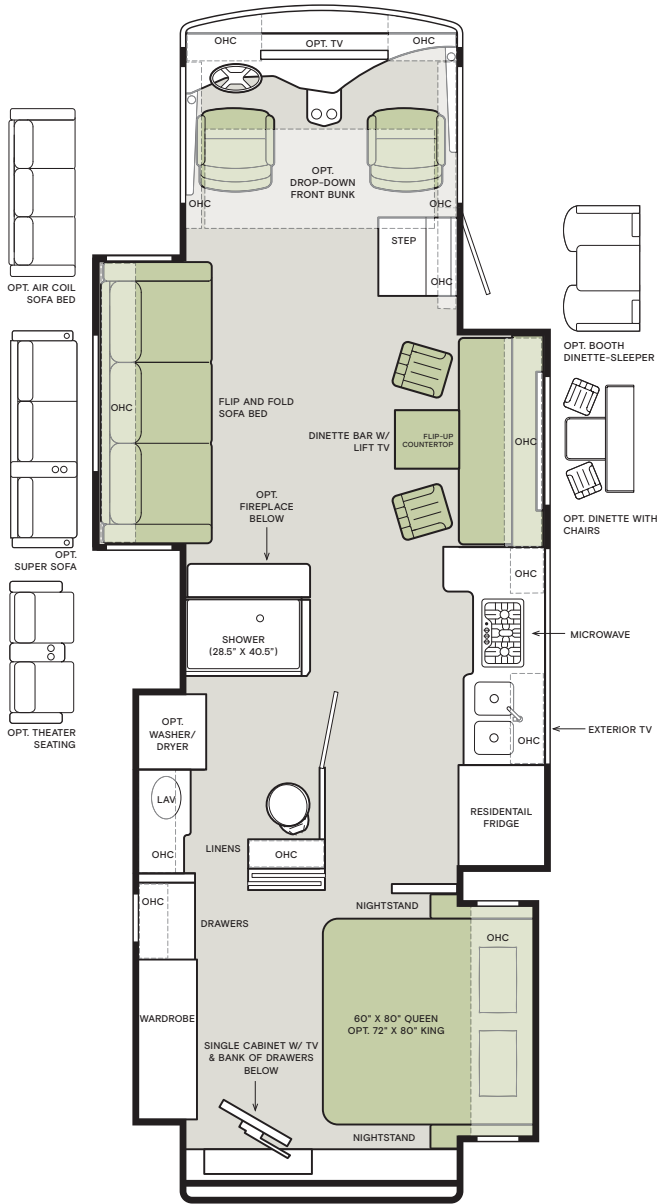

Floor Plans and Specifications

FLOOR PLAN	Overall Length (approx.) ¹	Wheel Base	Overall Width ¹	Overall Height	Garage Height	Interior Height	Interior Width	Square Footage (approx.) ²	Basement Storage (cubic feet, approx.)	GAWR-Front (pounds)	GAWR-Rear (pounds)	GVWR (pounds)	Maximum Trailer Weight (pounds) ³	Hitch Rating (pounds)	GCWR (pounds)
32 FA	34' 3"	228"	101"	12' 10"	14'	84"	96"	315	140	9,000	15,500	24,000	5,000	5,000	30,000
32 SA	34' 3"	228"	101"	12' 10"	14'	84"	96"	300	140	9,000	15,500	24,000	5,000	5,000	30,000
34 PA	36' 1"	252"	101"	12' 10"	14'	84"	96"	355	203	9,000	15,500	26,000	4,000	5,000	30,000
36 LA	37' 6"	252"	101"	12' 10"	14'	84"	96"	330	203	9,000	15,500	26,000	5,000	5,000	30,000
36 UA	38'	252"	101"	12' 10"	14'	84"	96"	355	203	9,000	15,500	26,000	4,000	5,000	30,000

The design of every Open Road floor plan must meet four essential criteria: Maximum space, Optimal organization, Relaxation plus, and Elegant atmosphere. Tiffin's MORE Plans offer your family the most comfortable layout for life on the road.

32 FA

32 SA

If optional furniture combinations are selected, window locations may vary from diagram shown. All options may not be available in every model. Because of progressive improvements and specifications, standard and optional equipment are subject to change without notice or obligation. For a complete and up-to-date list of available options and specifications, visit tiffinmotorhomes.com.

34 PA

36 LA

36 UA

If optional furniture combinations are selected, window locations may vary from diagram shown. All options may not be available in every model. Because of progressive improvements and specifications, standard and optional equipment are subject to change without notice or obligation. For a complete and up-to-date list of available options and specifications, visit tiffinmotorhomes.com.