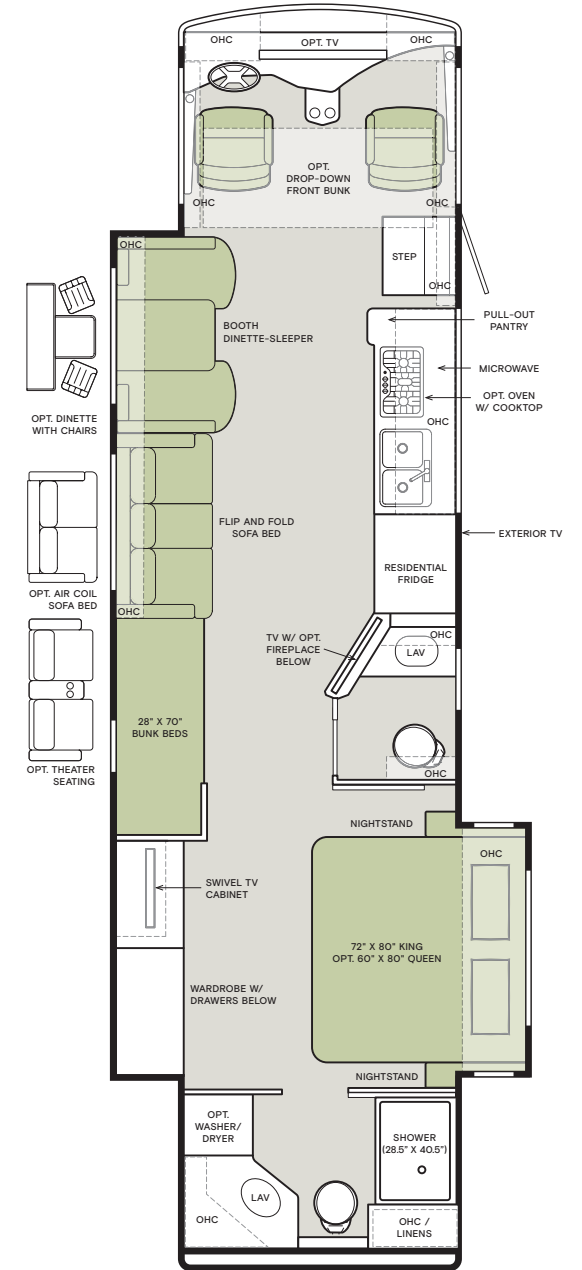

Floor Plans and Specifications

FLOOR PLAN	Overall Length (approx.) ¹	Wheel Base	Overall Width ¹	Overall Height	Garage Height	Interior Height	Interior Width	Square Footage (approx.) ²	Basement Storage (cubic feet, approx.)	GAWR-Front (pounds)	GAWR-Rear (pounds)	GVWR (pounds)	Maximum Trailer Weight (pounds) ³	Hitch Rating (pounds)	GCWR (pounds)
32 FA	34' 3"	228"	101"	12' 10"	14'	84"	96"	315	140	9,000	15,500	24,000	5,000	5,000	30,000
32 SA	34' 3"	228"	101"	12' 10"	14'	84"	96"	300	140	9,000	15,500	24,000	5,000	5,000	30,000
34 PA	36' 1"	252"	101"	12' 10"	14'	84"	96"	355	203	9,000	15,500	26,000	4,000	5,000	30,000
36 LA	37' 6"	252"	101"	12' 10"	14'	84"	96"	330	203	9,000	15,500	26,000	5,000	5,000	30,000
36 UA	38'	252"	101"	12' 10"	14'	84"	96"	355	203	9,000	15,500	26,000	4,000	5,000	30,000

The design of every Open Road floor plan must meet four essential criteria: Maximum space, Optimal organization, Relaxation plus, and Elegant atmosphere. Tiffin's MORE Plans offer your family the most comfortable layout for life on the road.

32 FA

32 SA

If optional furniture combinations are selected, window locations may vary from diagram shown. All options may not be available in every model. Because of progressive improvements and specifications, standard and optional equipment are subject to change without notice or obligation. For a complete and up-to-date list of available options and specifications, visit tiffinmotorhomes.com.

34 PA

36 LA

36 UA

If optional furniture combinations are selected, window locations may vary from diagram shown. All options may not be available in every model. Because of progressive improvements and specifications, standard and optional equipment are subject to change without notice or obligation. For a complete and up-to-date list of available options and specifications, visit tiffinmotorhomes.com.