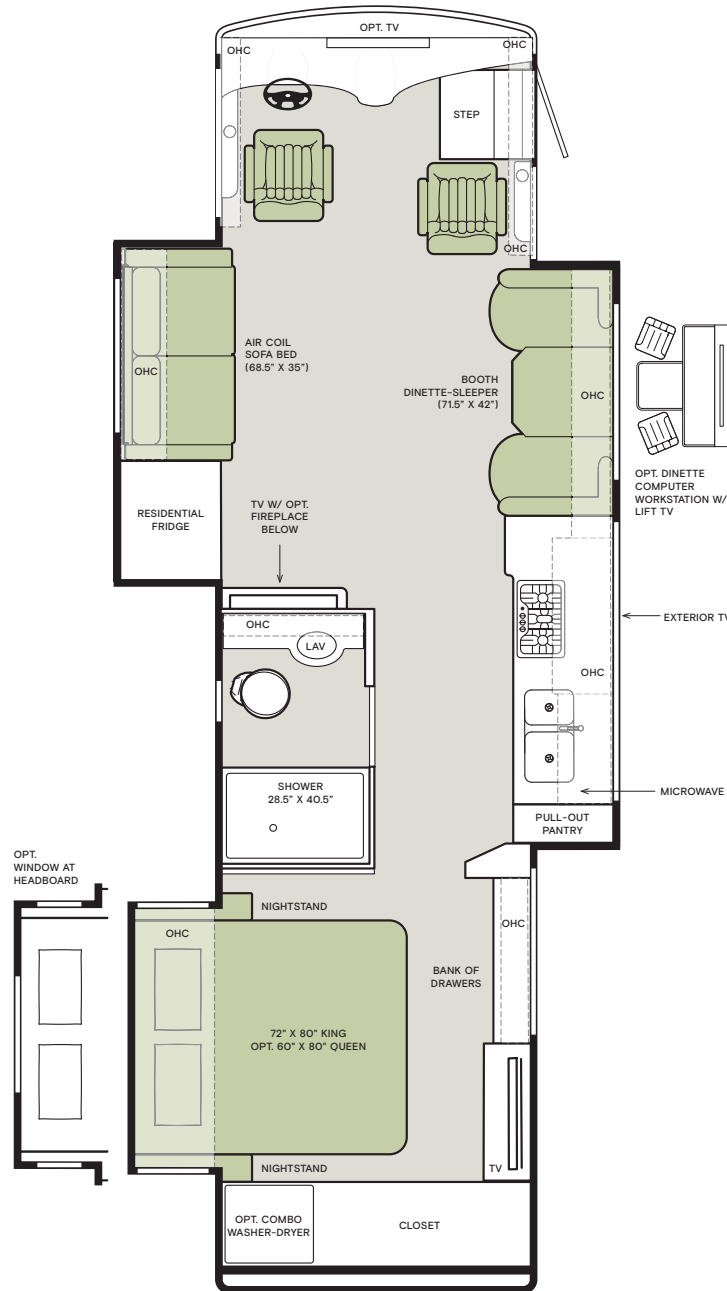

G7 SILVER SAND

G7 ROCKY MOUNTAIN BROWN

G7 SPICED JAVA

The design of every Allegro Breeze floor plan must meet four essential criteria: Maximum space, Optimal organization, Relaxation plus, and Elegant atmosphere. Tiffin's MORE Plans offer your family the most comfortable layout for life on the road.

### 33 BR

If optional furniture combinations are selected, window locations may vary from diagram shown.

All options may not be available in every model. Because of progressive improvements and specifications, standard and optional equipment are subject to change without notice or obligation.