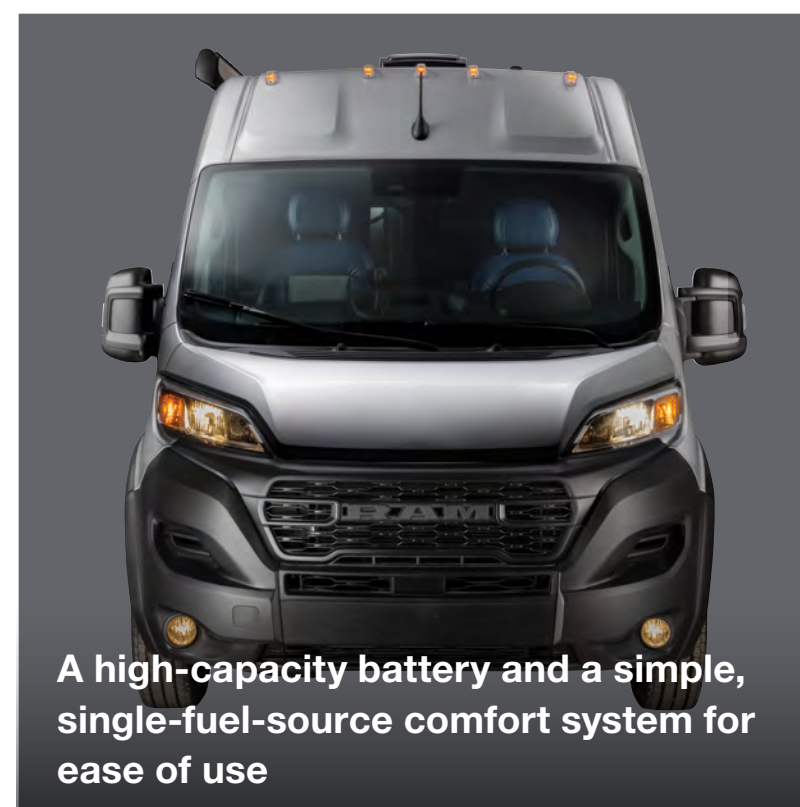

A high-capacity battery and a simple, single-fuel-source comfort system for ease of use