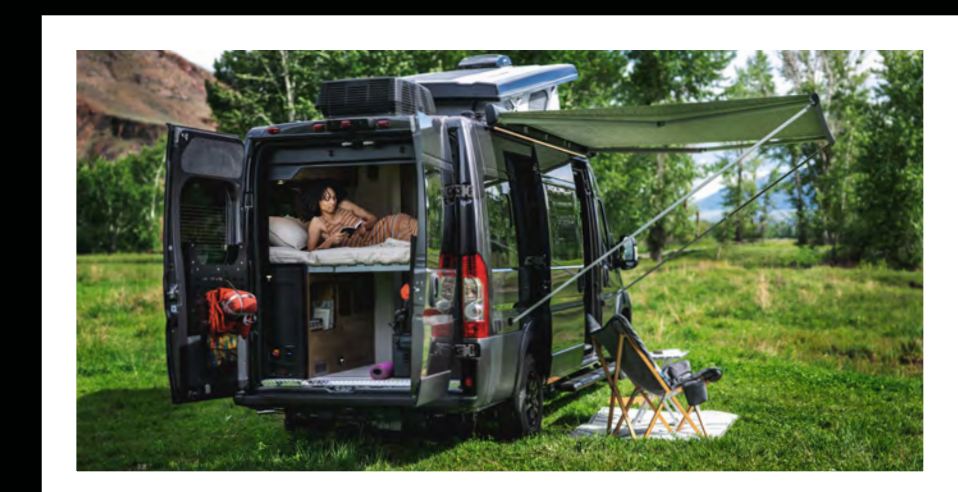

6 A 12-foot awning with legs expands to create a shady exterior living space.