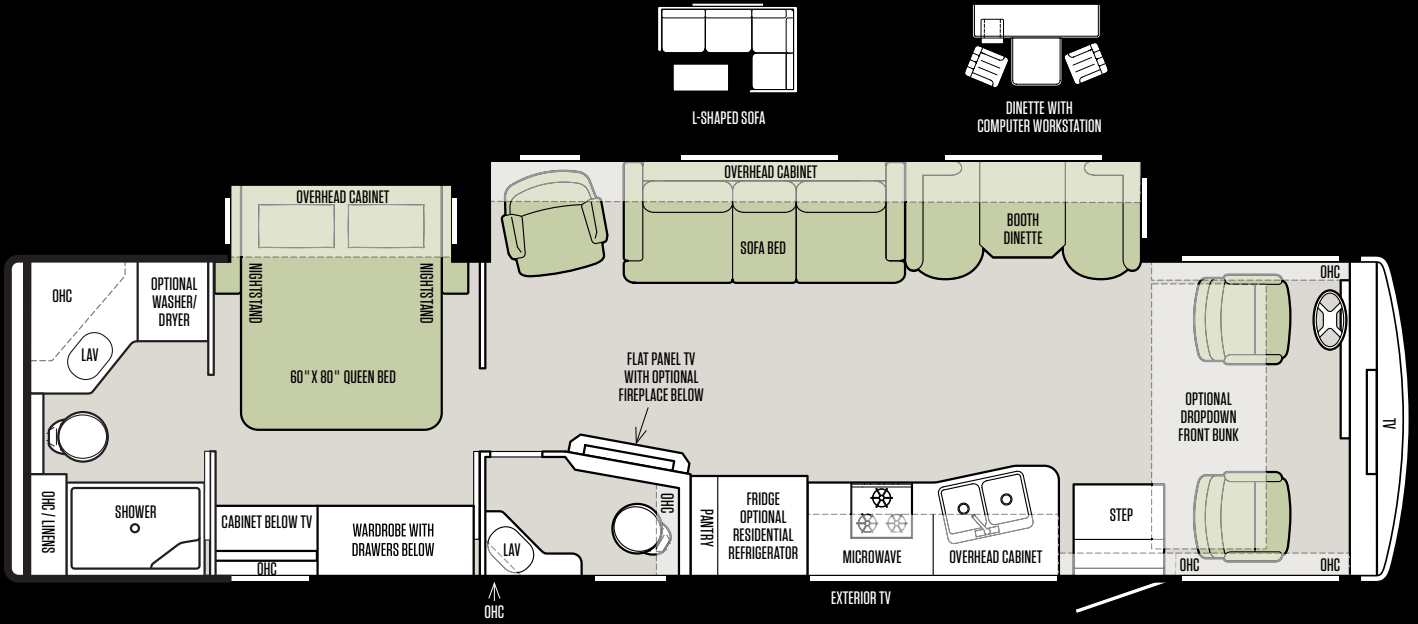

KITCHEN STOVE AND GALLEY WINDOW

COCKPIT

FLOOR PLANS

32 SA

34 PA

All options may not be available in every model. Because of progressive improvements, specifications, standard and optional equipment are subject to change without notice or obligation. For a complete and up-to-date list of available options and specifications, visit tiffinmotorhomes.com.

The design of every Tiffin floor plan must meet four essential criteria: Maximum space. Optimal organization. Relaxation plus. Elegant atmosphere. MORE plans offer your family the most comfortable layout for life on the road.

36 LA

36 UA

Note: If optional furniture combinations are selected, window locations may vary from diagram shown.

INTERIOR DÉCOR

CABINETS

AMBER GLAZED

ENGLISH CHESTNUT

MOCHA