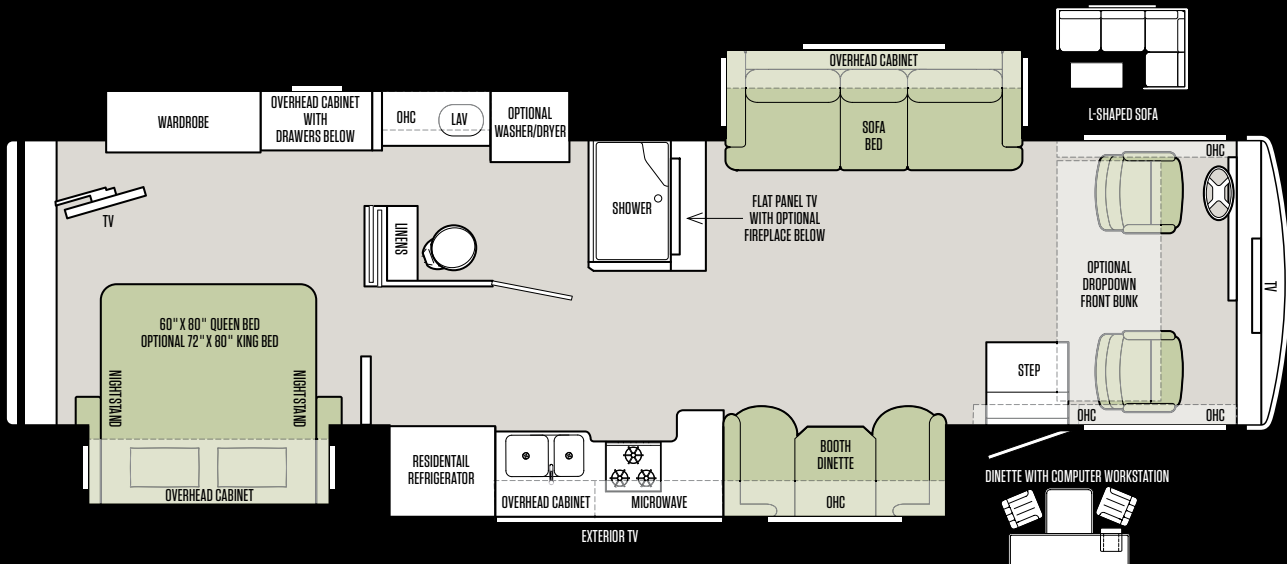

KITCHEN STOVE AND GALLEY WINDOW

COCKPIT

FLOOR PLANS

32 SA

34 PA

All options may not be available in every model. Because of progressive improvements, specifications, standard and optional equipment are subject to change without notice or obligation. For a complete and up-to-date list of available options and specifications, visit tiffinmotorhomes.com.

The design of every Tiffin floor plan must meet four essential criteria: Maximum space. Optimal organization. Relaxation plus. Elegant atmosphere. MORE plans offer your family the most comfortable layout for life on the road.

36 LA

36 UA

Note: If optional furniture combinations are selected, window locations may vary from diagram shown.

INTERIOR DÉCOR

CABINETS

AMBER GLAZED

ENGLISH CHESTNUT

MOCHA