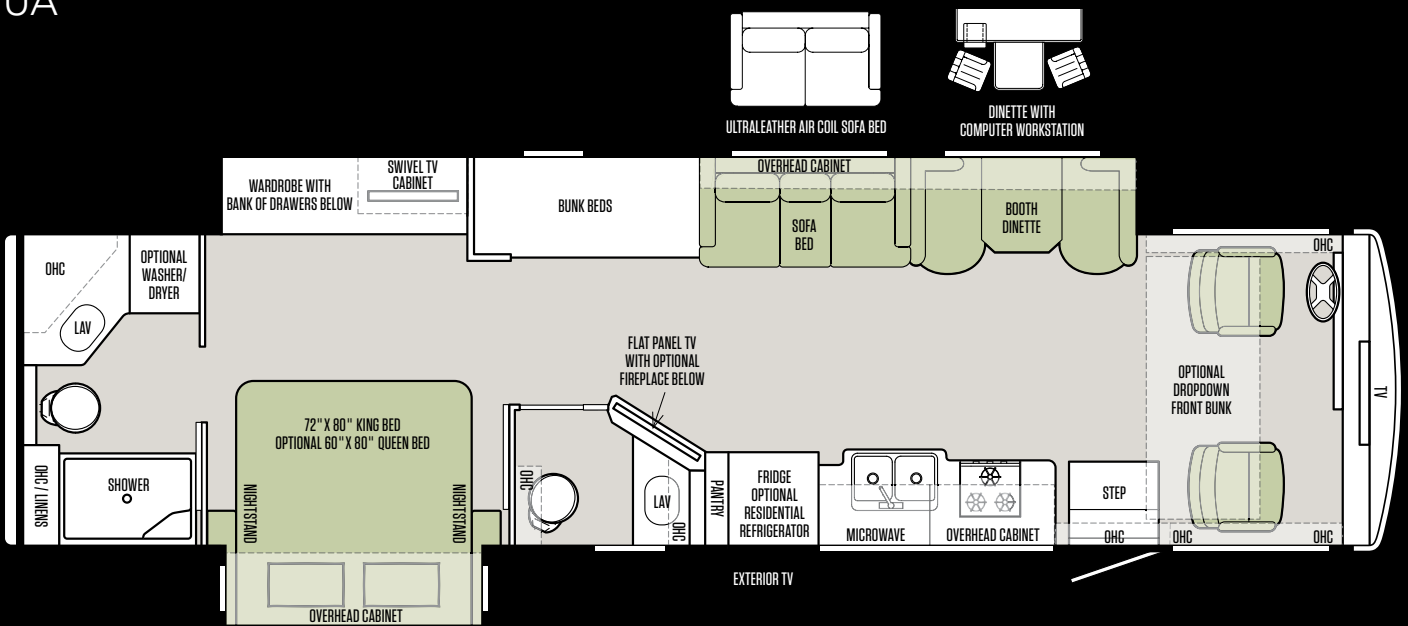

36 UA

Note: If optional furniture combinations are selected, window locations may vary from diagram shown.