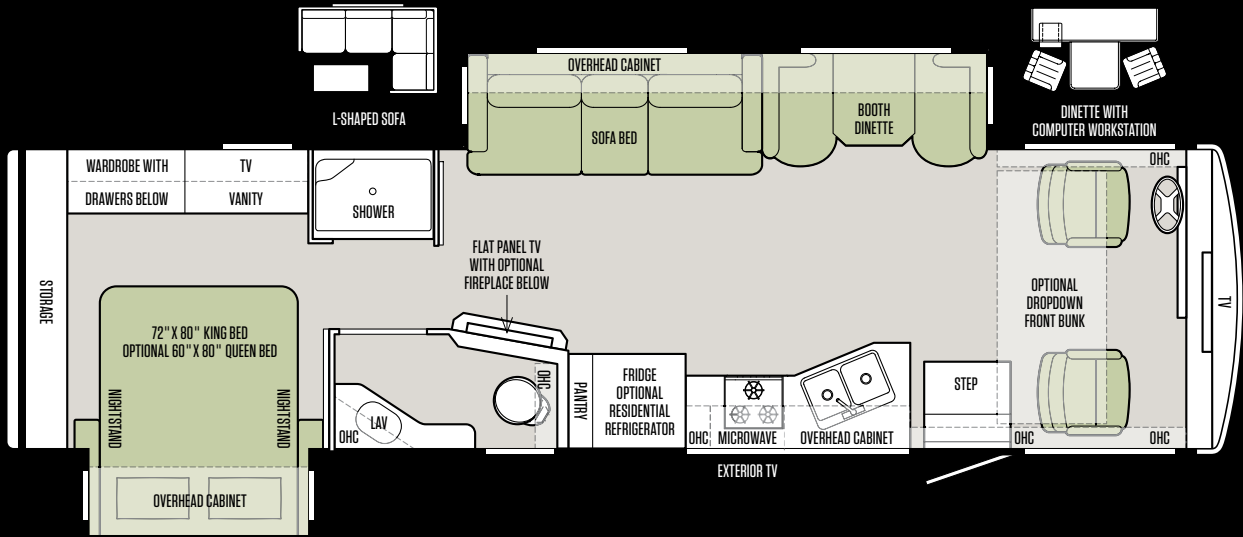

FLOOR PLANS

32 SA