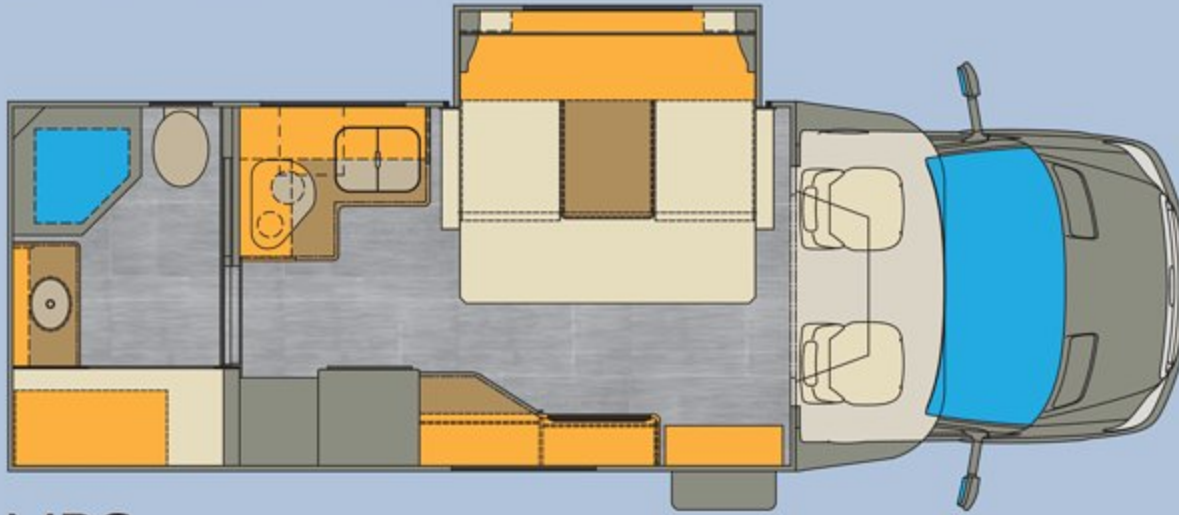

FLOORPLAN OPTIONS

MBS

QRS

UCB

Exterior Height	10'11"
Exterior Width	92.25"
Exterior Overall Length	24'11"
Interior Height	80.5"
Interior Width	89.5"
GVWR	11,030 lbs.
Fuel Capacity	26.4 Gallons
Fresh Water capacity	34 Gallons
Grey Water capacity	29 Gallons
Black Water capacity	29 Gallons
LP capacity	13.2 Gallons/44 lbs.
Exterior Storage capacity (58 Cu. ft. on 25UCB)	42 cu. ft.