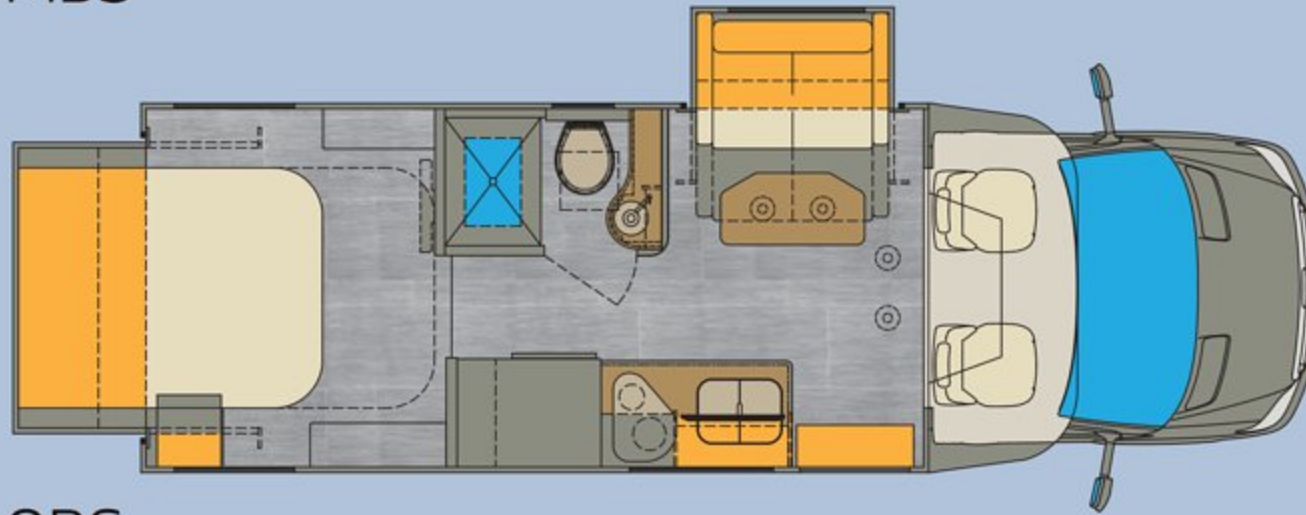

FLOORPLAN OPTIONS

MBS

QRS

UCB

Exterior Height	10'11"
Exterior Width	92.25"
Exterior Overall Length	24'11"
Interior Height	80.5"
Interior Width	89.5"
GVWR	11,030 lbs.
Fuel Capacity	26.4 Gallons
Fresh Water capacity	34 Gallons
Grey Water capacity	29 Gallons
Black Water capacity	29 Gallons
LP capacity	13.2 Gallons/44 lbs.
Exterior Storage capacity (58 Cu. ft. on 25UCB)	42 cu. ft.