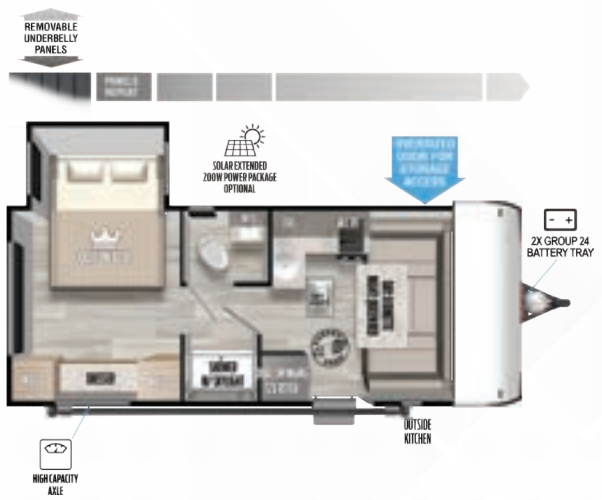

LITE WEIGHT SERIES

Couples Coaches

161QK LENGTH: 23' 6"

163RDSK LENGTH: 23' 0"

167RBK LENGTH: 21' 2"

169RSK LENGTH: 22' 11"

170SS LENGTH: 22' 9"

Scan to view all floorplans, standards/options, photos, videos, specs, and more on our website.

LITE WEIGHT SERIES

Bunkhouses

BRING THE GEAR

Toy Haulers/Cargo Carriers

175RTK LENGTH: 21' 9"

190RTK LENGTH: 25' 0"

210RTK LENGTH: 28' 8"

245VC LENGTH: 27' 3"

260RTK LENGTH: 28' 8"

Scan to view all floorplans, standards/options, photos, videos, specs, and more on our website.

BRING THE GEAR

Toy Haulers/Cargo Carriers

262VC LENGTH: 29' 11"

265RTK LENGTH: 30' 9"

270RTK LENGTH: 32' 3"