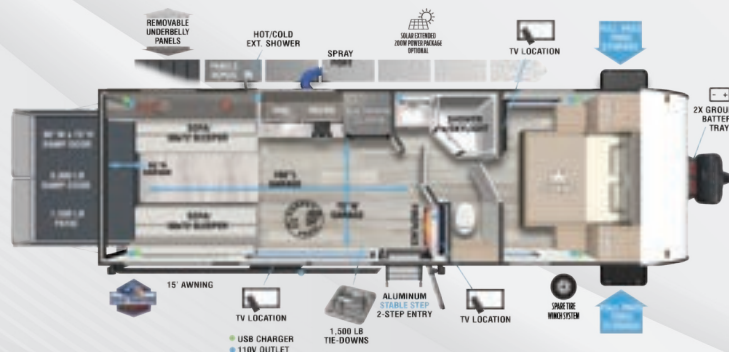

LITE WEIGHT SERIES

Bunkhouses

BRING THE GEAR

Toy Haulers/Cargo Carriers

175RTK LENGTH: 21' 9"

190RTK LENGTH: 25' 0"

210RTK LENGTH: 28' 8"

245VC LENGTH: 27' 3"

260RTK LENGTH: 28' 8"

Scan to view all floorplans, standards/options, photos, videos, specs, and more on our website.

BRING THE GEAR

Toy Haulers/Cargo Carriers

262VC LENGTH: 29' 11"

265RTK LENGTH: 30' 9"

270RTK LENGTH: 32' 3"