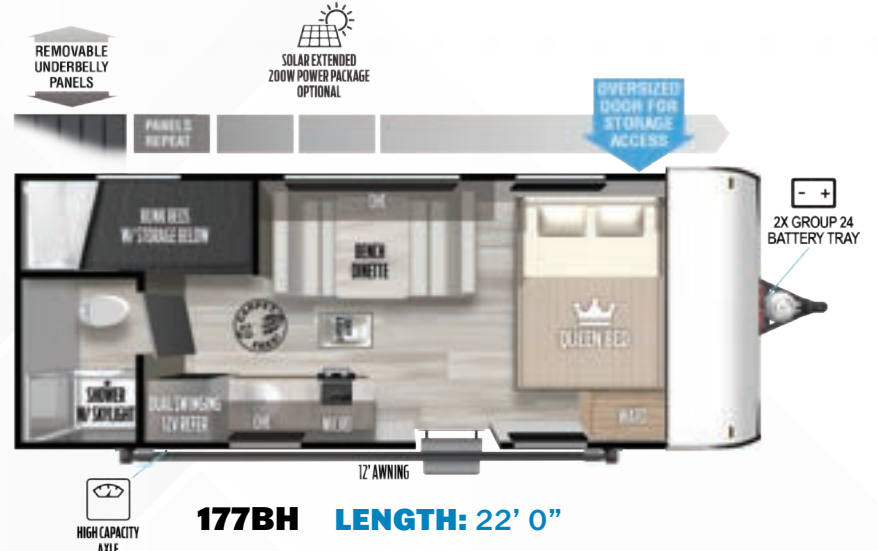

LITE WEIGHT SERIES

Couples Coaches

161QK LENGTH: 23' 6"

163RDSK LENGTH: 23' 0"

167RBK LENGTH: 21' 2"

169RSK LENGTH: 22' 11"

170SS LENGTH: 22' 9"

Scan to view all floorplans, standards/options, photos, videos, specs, and more on our website.

LITE WEIGHT SERIES

Bunkhouses

BRING THE GEAR

Toy Haulers/Cargo Carriers

175RTK LENGTH: 21' 9"

190RTK LENGTH: 25' 0"

210RTK LENGTH: 28' 8"

245VC LENGTH: 27' 3"

260RTK LENGTH: 28' 8"

Scan to view all floorplans, standards/options, photos, videos, specs, and more on our website.

BRING THE GEAR

Toy Haulers/Cargo Carriers

262VC LENGTH: 29' 11"

265RTK LENGTH: 30' 9"

270RTK LENGTH: 32' 3"