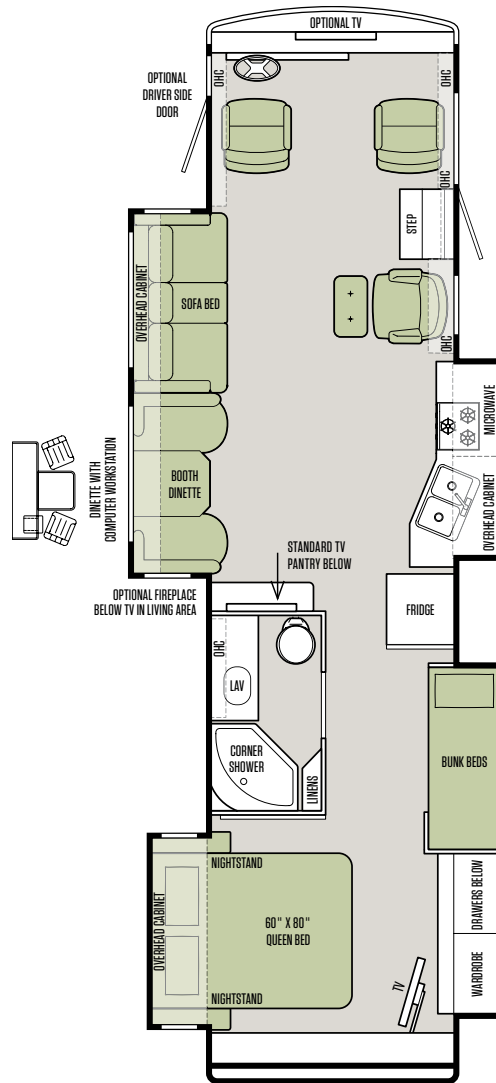

SHOWN 31 SA FLOOR PLAN WITH MEDIUM ALDERWOOD CABINETS AND LINEN INTERIOR

DRIVER COMPARTMENT

HIGH-DEFINITION REAR/SIDE MONITOR

SATELLITE-READY RADIO (INCLUDES USB PORT)

FLOOR PLANS

With so many thoughtful features, our floor plans are now called MORE plans.

31 SA

32 SA

32 CA

34 TGA

35 QBA

36 LA

LIVING AREA TV

HARDWOOD COFFEE TABLE