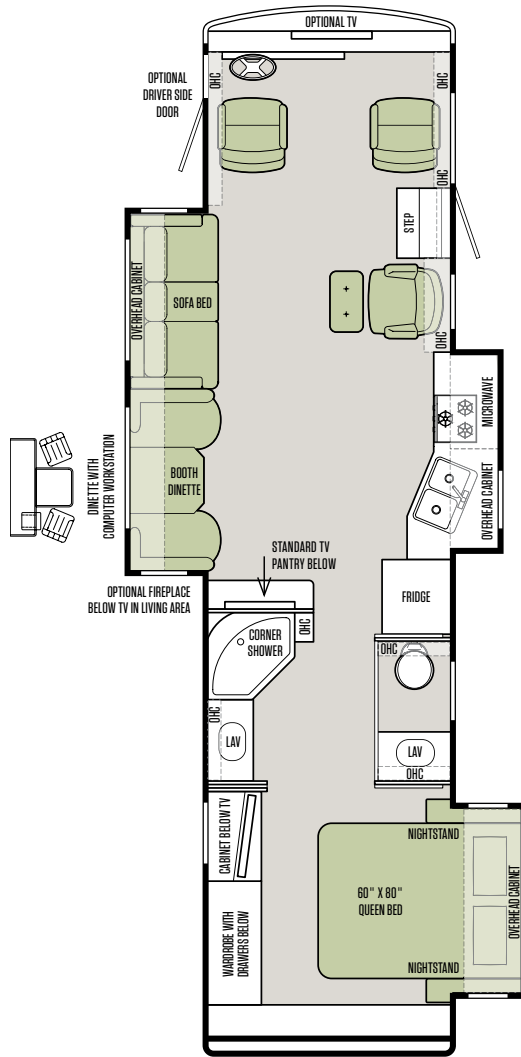

SHOWN 31 SA FLOOR PLAN WITH MEDIUM ALDERWOOD CABINETS AND LINEN INTERIOR

DRIVER COMPARTMENT

HIGH-DEFINITION REAR/SIDE MONITOR

SATELLITE-READY RADIO (INCLUDES USB PORT)

FLOOR PLANS

With so many thoughtful features, our floor plans are now called MORE plans.

31 SA

32 SA

32 CA

34 TGA

35 QBA

36 LA

LIVING AREA TV

HARDWOOD COFFEE TABLE