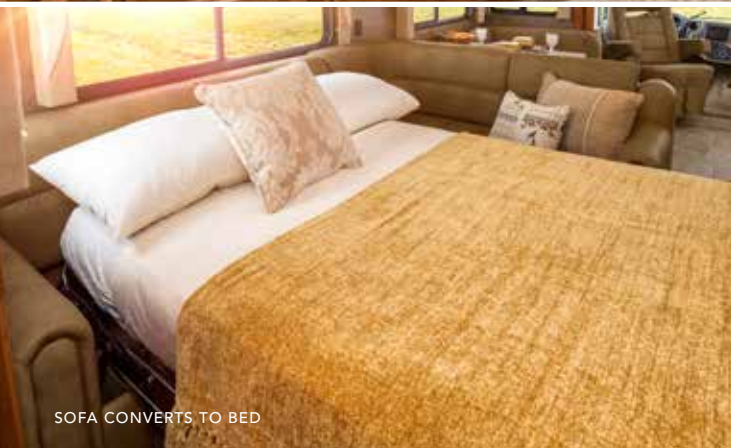

SOFA CONVERTS TO BED

MOLDED FIBERGLASS SHOWER

SOLID SURFACE COUNTERTOPS

REST

Where material comfort meets inner peace.

Hotel rooms will seem like a bad dream when you're tucked into the 2015 Allegro's luxury bedroom suite. From top to bottom, this room is designed for relaxation. Bedside windows open to draw in gentle breezes. Insulated roof and padded walls block noise, while solar and privacy shades remove other distractions. Clothes and clutter are hidden, neatly contained in over-the-bed cabinets, bedside tables, and an under-bed compartment. Center stage, there is an ultra-comfy innerspring queen mattress to encourage sweet dreams.