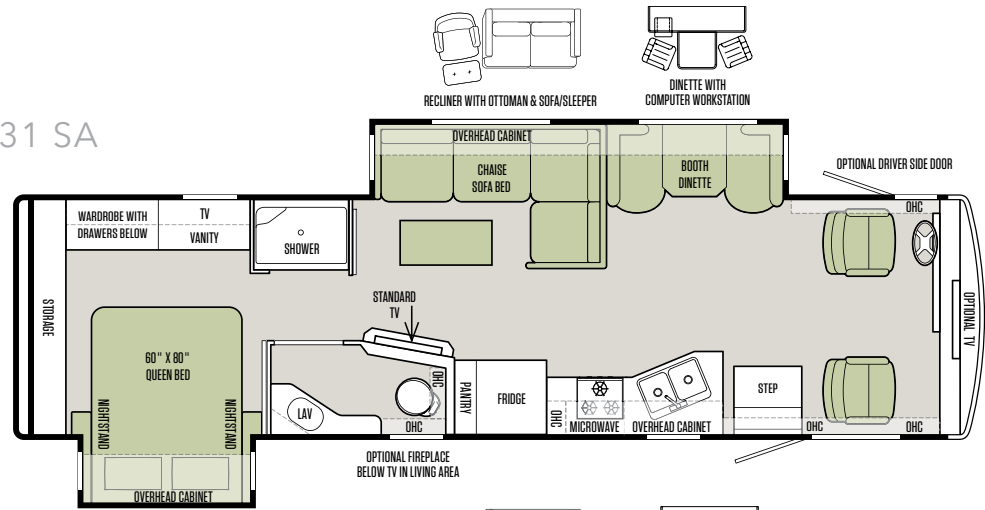

FLOOR PLANS

With so many thoughtful features, our floor plans are now called MORE plans.

The design of every Tiffin floor plan must meet four essential criteria:

- Maximum space.
- Optimal organization.
- Relaxation plus.
- Elegant atmosphere.

Together, they add up to offer your family the most comfortable and convenient layout for life on the road.

TIFFIN INNOVATION: EXTRAORDINAIRE™ AC SYSTEM

The interior ambiance in your Tiffin coach is enhanced by a state-of-the-art heating and cooling method, developed by Tiffin engineers for exclusive use in our luxury coaches. Modeled on residential-style systems, it uses adjustable registers and return vents placed the length of the ceiling to keep the airflow moving in a circular pattern to maintain your desired interior temperature. Whisper quiet and incredibly efficient, it easily lives up to its name — Extraordinaire.

31 SA