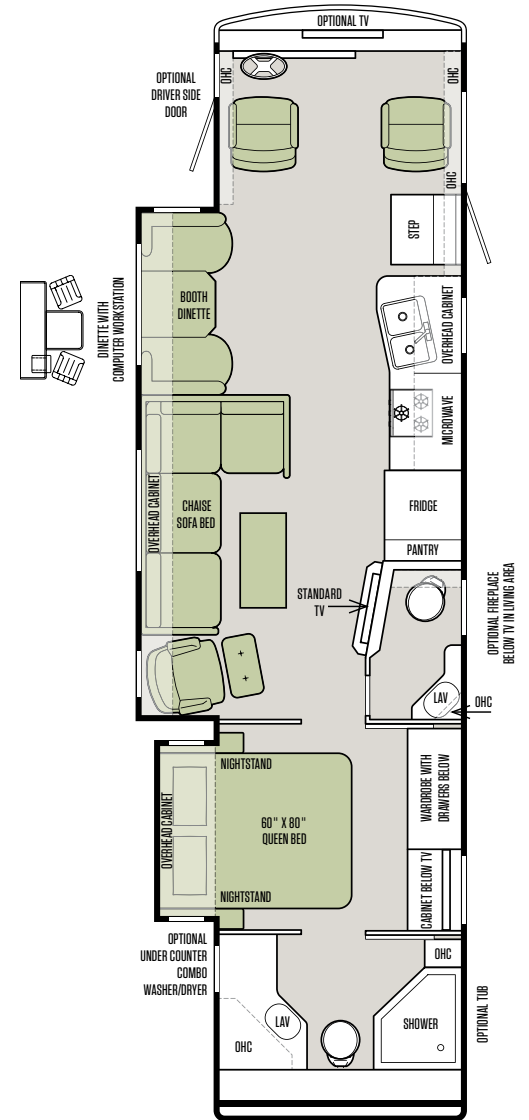

SHOWN 31 SA FLOOR PLAN WITH MEDIUM ALDERWOOD CABINETS AND LINEN INTERIOR

DRIVER COMPARTMENT

HIGH-DEFINITION REAR/SIDE MONITOR

SATELLITE-READY RADIO (INCLUDES USB PORT)

FLOOR PLANS

With so many thoughtful features, our floor plans are now called MORE plans.

31 SA

32 SA

32 CA

34 TGA

35 QBA

36 LA

LIVING AREA TV

HARDWOOD COFFEE TABLE