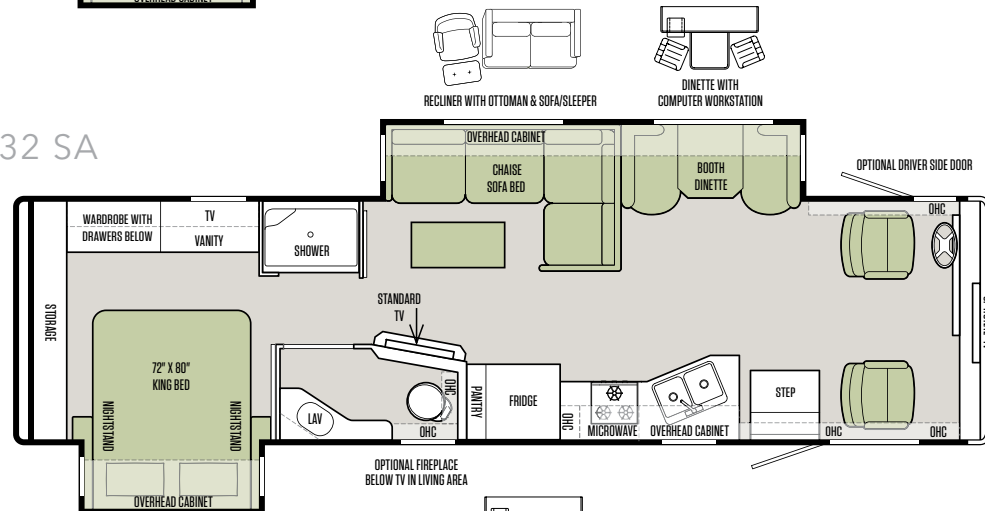

FLOOR PLANS

With so many thoughtful features, our floor plans are now called MORE plans.

The design of every Tiffin floor plan must meet four essential criteria:

- Maximum space.
- Optimal organization.
- Relaxation plus.
- Elegant atmosphere.

Together, they add up to offer your family the most comfortable and convenient layout for life on the road.

TIFFIN INNOVATION: EXTRAORDINAIRE™ AC SYSTEM

The interior ambiance in your Tiffin coach is enhanced by a state-of-the-art heating and cooling method, developed by Tiffin engineers for exclusive use in our luxury coaches. Modeled on residential-style systems, it uses adjustable registers and return vents placed the length of the ceiling to keep the airflow moving in a circular pattern to maintain your desired interior temperature. Whisper quiet and incredibly efficient, it easily lives up to its name — Extraordinaire.

32 SA