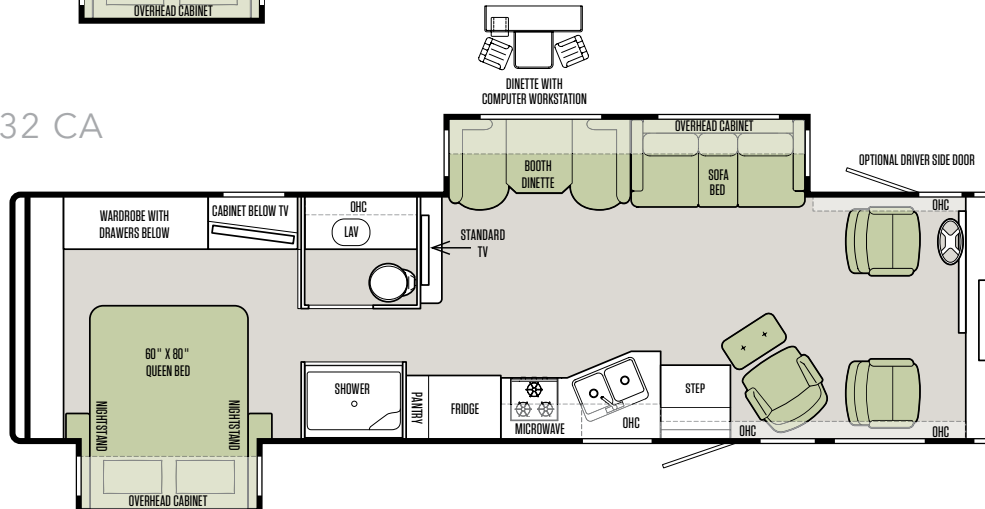

FLOOR PLANS

With so many thoughtful features, our floor plans are now called MORE plans.

The design of every Tiffin floor plan must meet four essential criteria:

- Maximum space.
- Optimal organization.
- Relaxation plus.
- Elegant atmosphere.

Together, they add up to offer your family the most comfortable and convenient layout for life on the road.

TIFFIN INNOVATION: EXTRAORDINAIRE™ AC SYSTEM

The interior ambiance in your Tiffin coach is enhanced by a state-of-the-art heating and cooling method, developed by Tiffin engineers for exclusive use in our luxury coaches. Modeled on residential-style systems, it uses adjustable registers and return vents placed the length of the ceiling to keep the airflow moving in a circular pattern to maintain your desired interior temperature. Whisper quiet and incredibly efficient, it easily lives up to its name — Extraordinaire.

32 CA