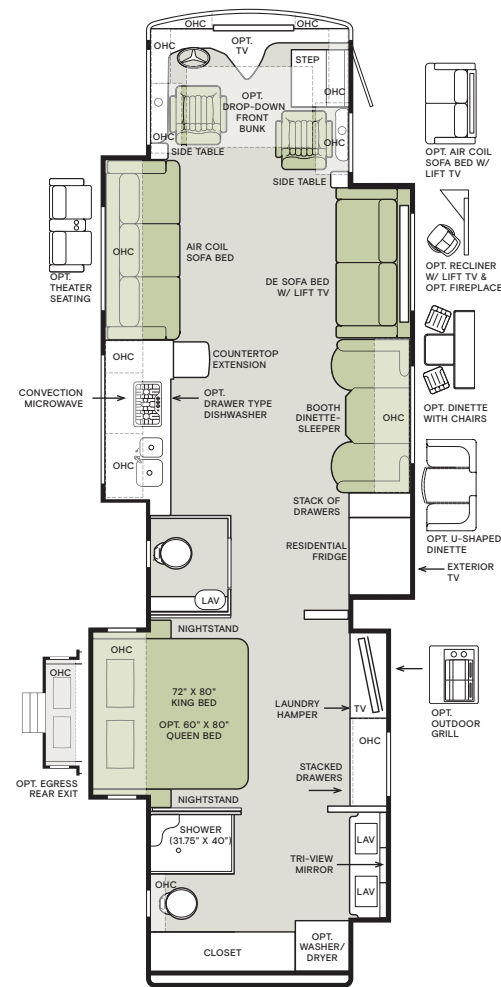

³ 37 BH's overall height increased from 12' 7" to 13' 3" due to new XSH Chassis.

⁴ Square footage was calculated with the slide-outs fully extended.

⁵ Maximum trailer weight is dependent on the loading and towing variables which include the GVWR, GAWR, and GCWR, as well as adequate trailer brakes.

35 CH

37 BH

40 IH

44 OH

If optional furniture combinations are selected, window locations may vary from diagram shown. All options may not be available in every model. Because of progressive improvements and specifications, standard and optional equipment are subject to change without notice or obligation. For a complete and up-to-date list of available options and specifications, visit tiffinmotorhomes.com.