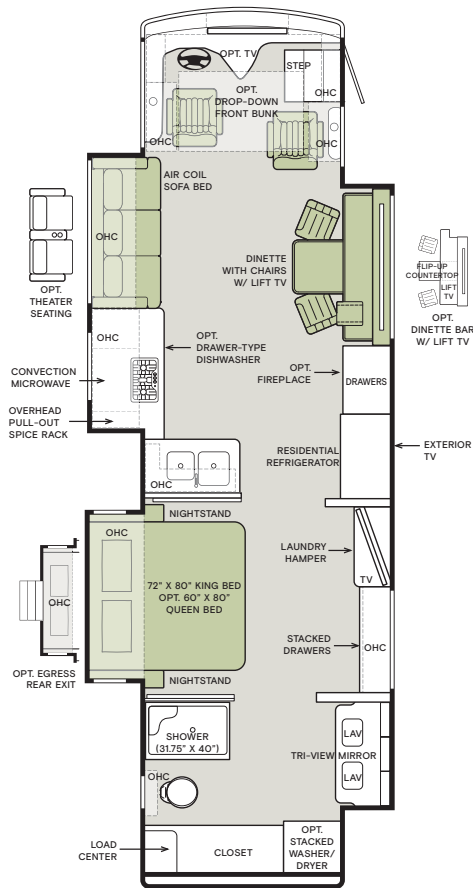

Floor Plans and Specifications

FLOOR PLAN	Overall Length (approx.)¹	Wheel Base²	Overall Width¹	Overall Height³	Minimum Garage Height	Interior Height	Interior Width	Square Footage (approx.)⁴	Basement Storage (cubic feet, approx.)⁵	GAWR-Front (pounds)	GAWR-Tag Axle (pounds)	GAWR-Rear (pounds)	GVWR (pounds)	Maximum Trailer Weight (pounds)⁵	Hitch Rating (pounds)	GCWR (pounds)
35 CH	37' 9"	222"	101"	13' 3"	14'	83"	96"	375	131	15,660	-	24,000	39,660	10,000	10,000	49,660
37 BH	38' 2"	234"	101"	13' 3"	14'	83"	96"	375	162	15,660	-	24,000	39,660	10,000	10,000	49,660
40 IH	41' 4"	266"	101"	13' 3"	14'	83"	96"	405	232	15,660	-	24,000	39,660	10,000	10,000	49,660
44 OH	45'	310"	101"	13' 3"	14'	83"	96"	440	232	15,660	10,000	24,000	45,660	10,000	10,000	55,660

¹ The approximated coach width and length does not include side-view mirrors and rear ladders.

² On tag axle coaches, measurement is taken from the center of the steer axle to the centerline between the drive and tag axle.

³ 37 BH's overall height increased from 12' 7" to 13' 3" due to new XSH Chassis.

⁴ Square footage was calculated with the slide-outs fully extended.

⁵ Maximum trailer weight is dependent on the loading and towing variables which include the GVWR, GAWR, and GCWR, as well as adequate trailer brakes.

35 CH