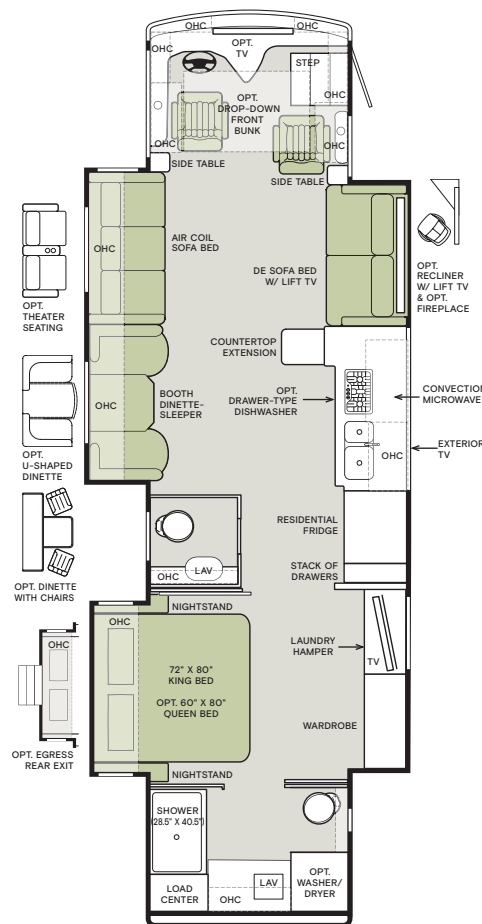

Floor Plans and Specifications

FLOOR PLAN	Overall Length (approx.)¹	Wheel Base²	Overall Width¹	Overall Height³	Minimum Garage Height	Interior Height	Interior Width	Square Footage (approx.)⁴	Basement Storage (cubic feet, approx.)⁵	GAWR-Front (pounds)	GAWR-Tag Axle (pounds)	GAWR-Rear (pounds)	GVWR (pounds)	Maximum Trailer Weight (pounds)⁵	Hitch Rating (pounds)	GCWR (pounds)
35 CH	37' 9"	222"	101"	13' 3"	14'	83"	96"	375	131	15,660	-	24,000	39,660	10,000	10,000	49,660
37 BH	38' 2"	234"	101"	13' 3"	14'	83"	96"	375	162	15,660	-	24,000	39,660	10,000	10,000	49,660
40 IH	41' 4"	266"	101"	13' 3"	14'	83"	96"	405	232	15,660	-	24,000	39,660	10,000	10,000	49,660
44 OH	45'	310"	101"	13' 3"	14'	83"	96"	440	232	15,660	10,000	24,000	45,660	10,000	10,000	55,660

¹ The approximated coach width and length does not include side-view mirrors and rear ladders.

² On tag axle coaches, measurement is taken from the center of the steer axle to the centerline between the drive and tag axle.

³ 37 BH's overall height increased from 12' 7" to 13' 3" due to new XSH Chassis.

⁴ Square footage was calculated with the slide-outs fully extended.

⁵ Maximum trailer weight is dependent on the loading and towing variables which include the GVWR, GAWR, and GCWR, as well as adequate trailer brakes.

37 BH

If optional furniture combinations are selected, window locations may vary from diagram shown. All options may not be available in every model. Because of progressive improvements and specifications, standard and optional equipment are subject to change without notice or obligation. For a complete and up-to-date list of available options and specifications, visit tiffinmotorhomes.com.