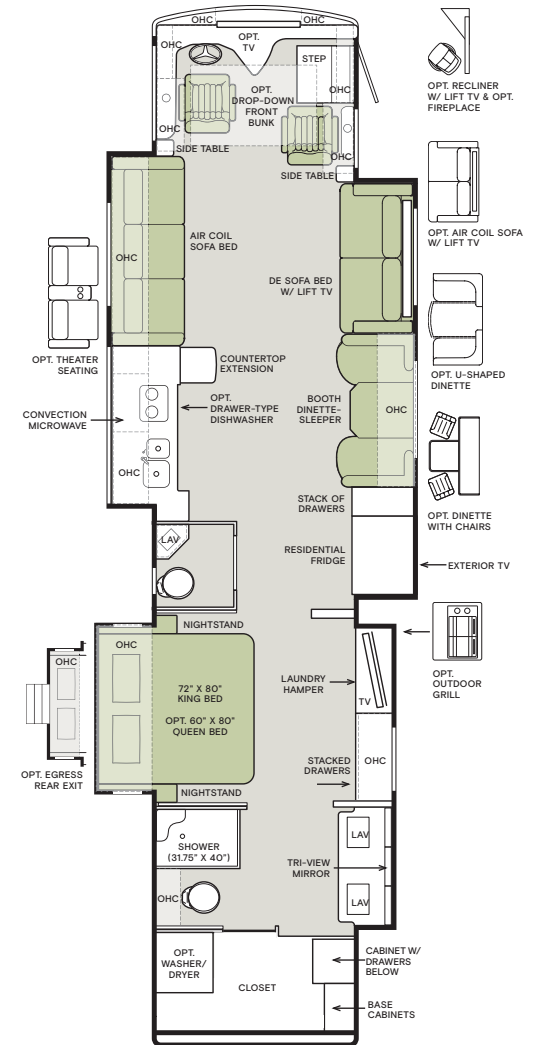

³ 37 BH's overall height increased from 12' 7" to 13' 3" due to new XSH Chassis.

⁴ Square footage was calculated with the slide-outs fully extended.

⁵ Maximum trailer weight is dependent on the loading and towing variables which include the GVWR, GAWR, and GCWR, as well as adequate trailer brakes.

35 CH

37 BH

40 IH

44 OH

If optional furniture combinations are selected, window locations may vary from diagram shown. All options may not be available in every model. Because of progressive improvements and specifications, standard and optional equipment are subject to change without notice or obligation. For a complete and up-to-date list of available options and specifications, visit tiffinmotorhomes.com.

Interior Décor

Make your experience on the road all your own. Express yourself by choosing interior appointments such as cabinet finishes, flooring, and décor packages for every part of your motorhome. In the 2025 Phaeton, you'll be able to travel in style no matter where you go.