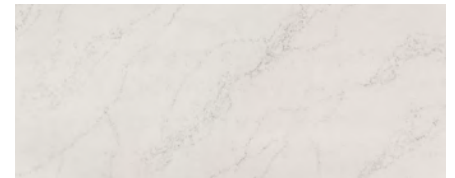

COUNTERTOP