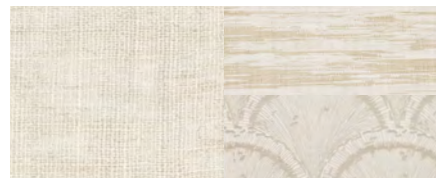

MASTER SUITE