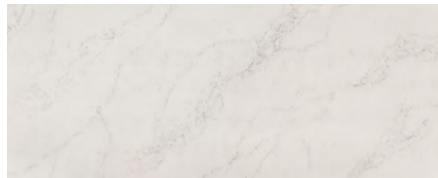

COUNTERTOP