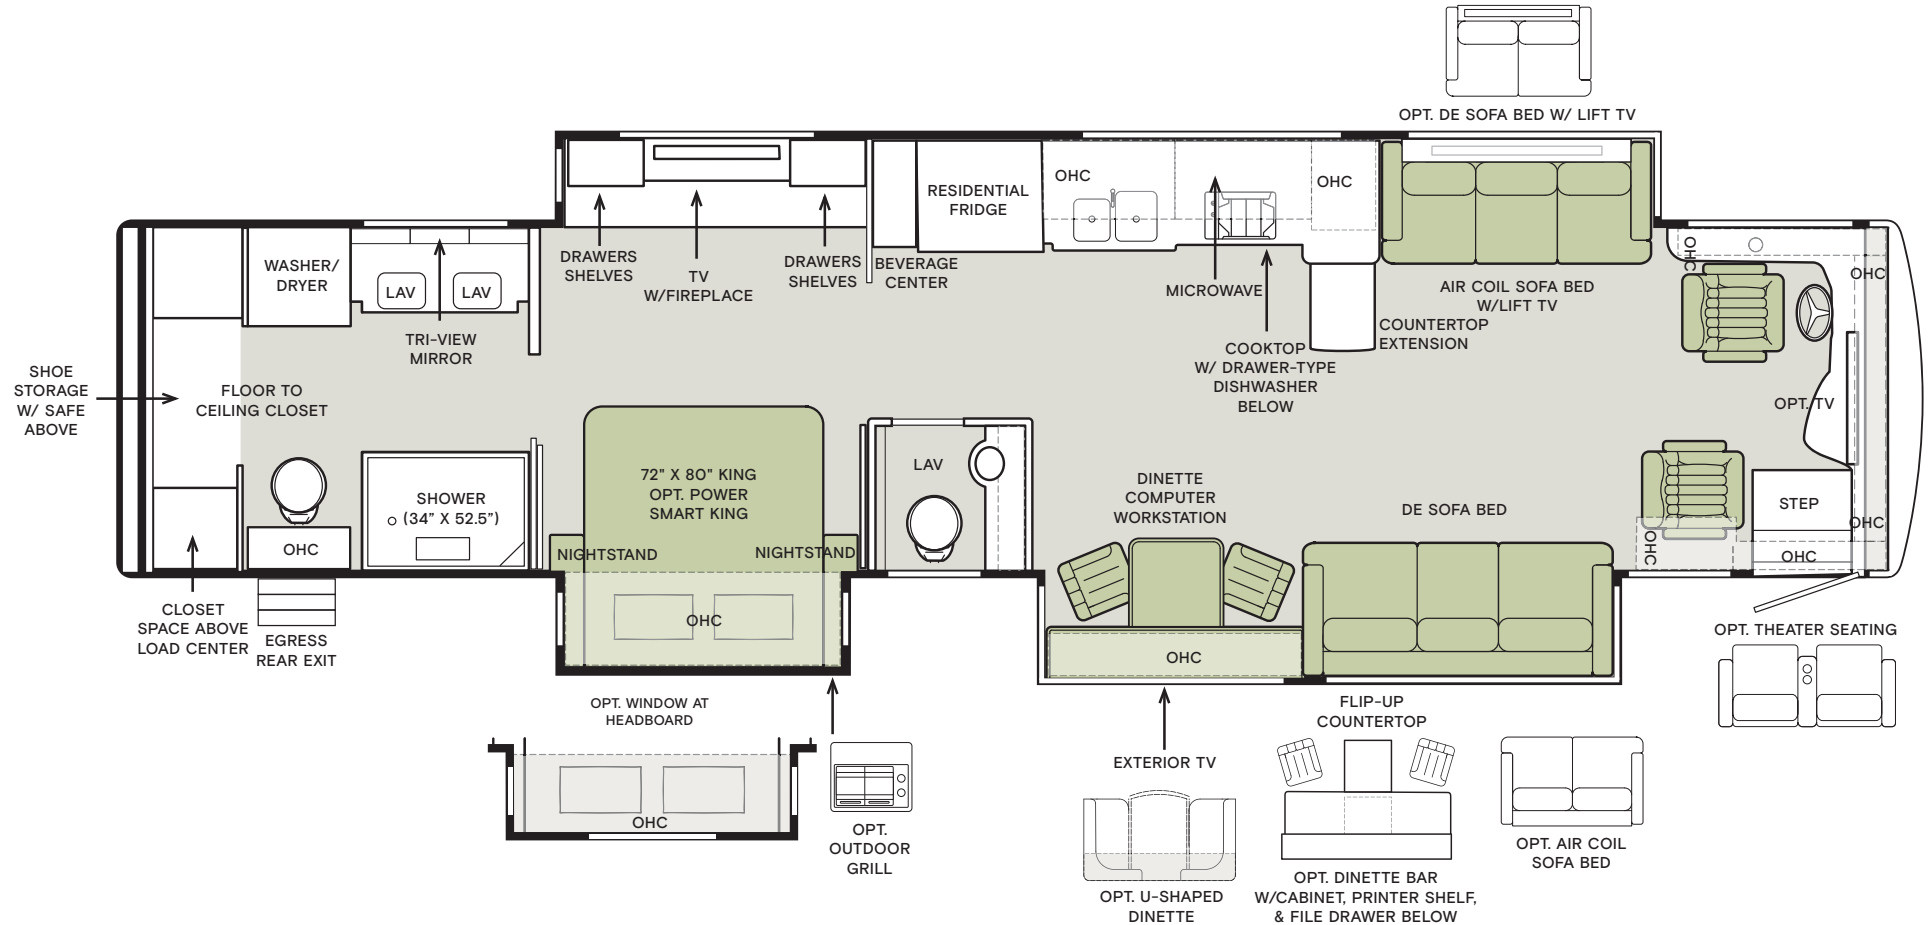

Floor Plan and Specifications

FLOOR PLAN	Overall Length (approx.)¹	Wheel Base²	Overall Width¹	Overall Height	Minimum Garage Height	Interior Height	Interior Width	Square Footage (approx.)³	Basement Storage (cubic feet, approx.)	GAWR-Front (pounds)	GAWR-Tag Axle (pounds)	GAWR-Rear (pounds)	GVWR (pounds)	Maximum Trailer Weight (pounds)⁴	Hitch Rating (pounds)²	GCWR (pounds)
45 FZ	45'	316"	101"	13' 4"	14'	83"	96"	440	237	20,000	13,000	21,000	54,000	20,000	20,000	74,000

¹ The approximated coach width and length does not include side-view mirrors or ladders.

² Measurement is taken from the center of the steer axle to the centerline between the drive and tag axle.

³ Square footage was calculated with the slide-outs fully extended.

⁴ Maximum trailer weight is dependent on the loading and towing variables which include the GVWR, GAWR, and GCWR, as well as adequate trailer brakes.

45 FZ

If optional furniture combinations are selected, window locations may vary from diagram shown. All options may not be available in every model. Because of progressive improvements and specifications, standard and optional equipment are subject to change without notice or obligation. For a complete and up-to-date list of available options and specifications, visit tiffinmotorhomes.com.