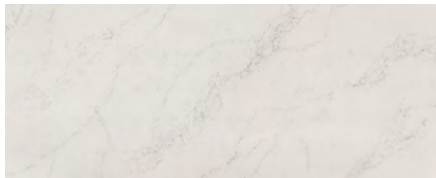

COUNTERTOP