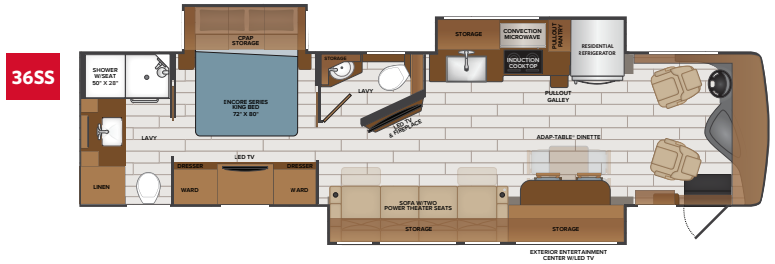

Frontier 36SS

Shown in Iron Man Graphics

TOP FEATURES

- Freightliner XCR chassis
- Cummins 6.7L diesel (340HP, 700 ft.lb of torque)
- V-Ride technology (enhanced stability)
- Freedom Sport foundation
- Aqua Hot® 250D - for unlimited hot water and comfortable even heat
- Exclusive wedged holding tanks (100 gal fresh, 65 gal grey, 45 gal black) Perfect for long & short trips
- French style luggage bay doors allow for easy access to storage compartments
- Freightliner® Custom Chassis tire pressure monitoring
- Washer/dryer available (34GT stackable, 36SS side by side)
- Optional Hide-A-Loft™ electric drop down queen bed
- Residential refrigerator, induction cook top, and convection microwave come as standard equipment
- Wifi Ranger Sky Pro 4 w/LTE, 300 watt solar panel, and cellular booster available on all floorplans
- Triple Slide Floorplans for extra roomand comfort.

AVAILABLE OPTIONS

- KING® Universal Satellite System
- Stackable Washer & Dryer (34GT)
- Washer & Dryer (36SS)
- Power Theater Seating (34GT)
- Hide-A-Loft™ Electric Drop Down Bed
- Roof Vent Rain Covers
- Central Vacuum System
- Dual 15M BTU A/C's
- Power Shore Cord Reel
- 1st Full Bay, 90" Slide Out Tray
- Connectivity Package (WiFi Ranger Sky4 Pro Pack, 300 watt Solar Panel & Cellular Booster)
- Safety Awareness Package: Mobileye® (Forward Collision Warning, Lane Departure Warning, Headway/Following Time, Pedestrian/Cyclist Collision Warning, Speed Limit Indicator) and Interior Safe-T-View

DIMENSIONS & CAPACITIES

MODEL	34GT	36SS
Overall Length	35' 4"	38' 4"
Overall Height	12' 10"	12' 10"
Overall Width (Maximum)	102"	102"
Interior Height (Maximum)	84"	84"
Interior Width (Maximum)	96"	96"
Patio Awning Width	20' 0"	15' 0"
Interior Storage (cu. ft.)	183	151
Exterior Storage (cu. ft.)	135	190
Fresh Water Capacity (gal)	96	96
Grey Water Capacity (gal)	65	65
Black Water Capacity (gal)	45	45