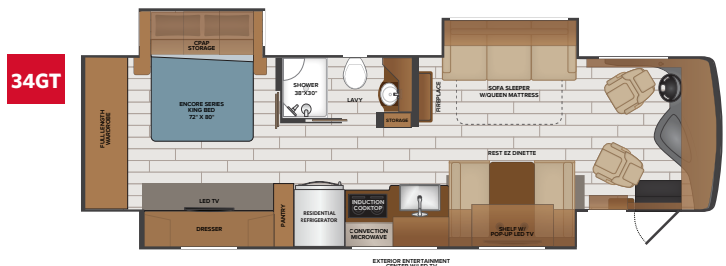

Frontier 36SS

Shown in Iron Man Graphics

TOP FEATURES

- Freightliner XCR chassis
- Cummins 6.7L diesel (340HP, 700 ft.lb of torque)
- V-Ride technology (enhanced stability)
- Freedom Sport foundation
- Aqua Hot® 250D - for unlimited hot water and comfortable even heat
- Exclusive wedged holding tanks (100 gal fresh, 65 gal grey, 45 gal black) Perfect for long & short trips
- French style luggage bay doors allow for easy access to storage compartments
- Freightliner® Custom Chassis tire pressure monitoring
- Washer/dryer available (34GT stackable, 36SS side by side)
- Optional Hide-A-Loft™ electric drop down queen bed
- Residential refrigerator, induction cook top, and convection microwave come as standard equipment
- Wifi Ranger Sky Pro 4 w/LTE, 300 watt solar panel, and cellular booster available on all floorplans
- Triple Slide Floorplans for extra roomand comfort.

AVAILABLE OPTIONS

- KING® Universal Satellite System
- Stackable Washer & Dryer (34GT)
- Washer & Dryer (36SS)
- Power Theater Seating (34GT)
- Hide-A-Loft™ Electric Drop Down Bed
- Roof Vent Rain Covers
- Central Vacuum System
- Dual 15M BTU A/C's
- Power Shore Cord Reel
- 1st Full Bay, 90" Slide Out Tray
- Connectivity Package (WiFi Ranger Sky4 Pro Pack, 300 watt Solar Panel & Cellular Booster)
- Safety Awareness Package: Mobileye® (Forward Collision Warning, Lane Departure Warning, Headway/Following Time, Pedestrian/Cyclist Collision Warning, Speed Limit Indicator) and Interior Safe-T-View

DIMENSIONS & CAPACITIES

MODEL	34GT	36SS
Overall Length	35' 4"	38' 4"
Overall Height	12' 10"	12' 10"
Overall Width (Maximum)	102"	102"
Interior Height (Maximum)	84"	84"
Interior Width (Maximum)	96"	96"
Patio Awning Width	20' 0"	15' 0"
Interior Storage (cu. ft.)	183	151
Exterior Storage (cu. ft.)	135	190
Fresh Water Capacity (gal)	96	96
Grey Water Capacity (gal)	65	65
Black Water Capacity (gal)	45	45