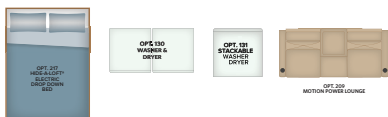

Frontier 36SS

Shown in Iron Man Graphics

TOP FEATURES

- Freightliner XCR chassis
- Cummins 6.7L diesel (340HP, 700 ft.lb of torque)
- V-Ride technology (enhanced stability)
- Freedom Sport foundation
- Aqua Hot® 250D - for unlimited hot water and comfortable even heat
- Exclusive wedged holding tanks (100 gal fresh, 65 gal grey, 45 gal black) Perfect for long & short trips
- French style luggage bay doors allow for easy access to storage compartments
- Freightliner® Custom Chassis tire pressure monitoring
- Washer/dryer available (34GT stackable, 36SS side by side)
- Optional Hide-A-Loft™ electric drop down queen bed
- Residential refrigerator, induction cook top, and convection microwave come as standard equipment
- Wifi Ranger Sky Pro 4 w/LTE, 300 watt solar panel, and cellular booster available on all floorplans
- Triple Slide Floorplans for extra roomand comfort.

AVAILABLE OPTIONS

- KING® Universal Satellite System
- Stackable Washer & Dryer (34GT)
- Washer & Dryer (36SS)
- Power Theater Seating (34GT)
- Hide-A-Loft™ Electric Drop Down Bed
- Roof Vent Rain Covers
- Central Vacuum System
- Dual 15M BTU A/C's
- Power Shore Cord Reel
- 1st Full Bay, 90" Slide Out Tray
- Connectivity Package (WiFi Ranger Sky4 Pro Pack, 300 watt Solar Panel & Cellular Booster)
- Safety Awareness Package: Mobileye® (Forward Collision Warning, Lane Departure Warning, Headway/Following Time, Pedestrian/Cyclist Collision Warning, Speed Limit Indicator) and Interior Safe-T-View