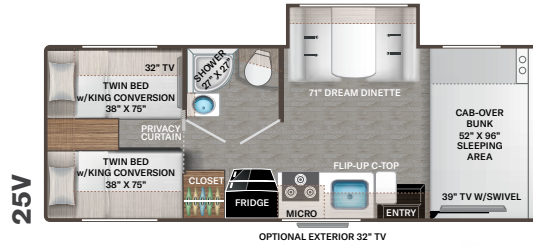

BLUE HORIZON

NIGHT SKY PARTIAL PAINT
(31E, & 31W ONLY)

FOUR WINDS

Colton RV
489 Bushkill Plaza LN #9665
Wind Gap, PA 18091
(610) 863-5239
www.ColtonRV.com

Option Available on Select Floor Plans: