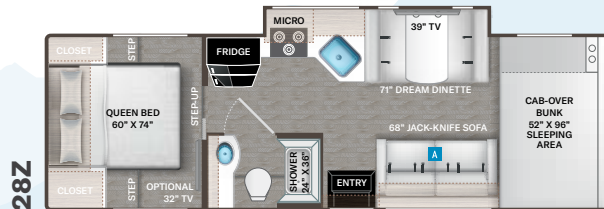

FOUR WINDS

Colton RV
489 Bushkill Plaza LN #9665
Wind Gap, PA 18091
(610) 863-5239
www.ColtonRV.com

Option Available on Select Floor Plans: