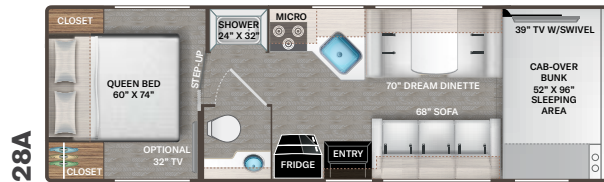

FOUR WINDS

Colton RV
489 Bushkill Plaza LN #9665
Wind Gap, PA 18091
(610) 863-5239
www.ColtonRV.com

Option Available on Select Floor Plans: