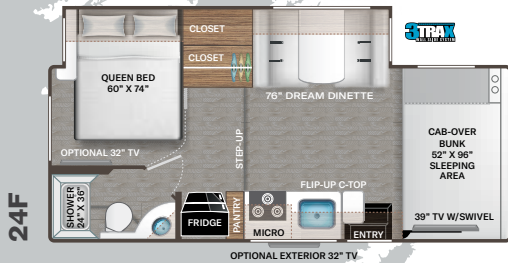

FOUR WINDS

Colton RV
489 Bushkill Plaza LN #9665
Wind Gap, PA 18091
(610) 863-5239
www.ColtonRV.com

Option Available on Select Floor Plans: