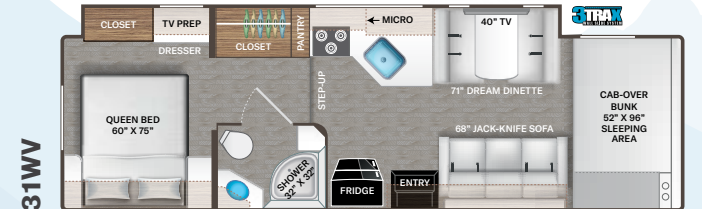

FOUR WINDS

Colton RV
489 Bushkill Plaza LN #9665
Wind Gap, PA 18091
(610) 863-5239
www.ColtonRV.com

Option Available on Select Floor Plans: