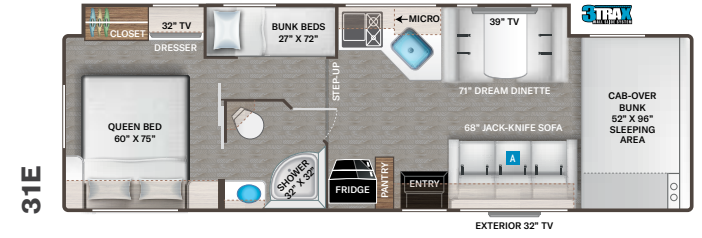

RED MAPLE PARTIAL PAINT
(31E, & 31W ONLY)

FOUR WINDS

Colton RV
489 Bushkill Plaza LN #9665
Wind Gap, PA 18091
(610) 863-5239
www.ColtonRV.com

Option Available on Select Floor Plans: