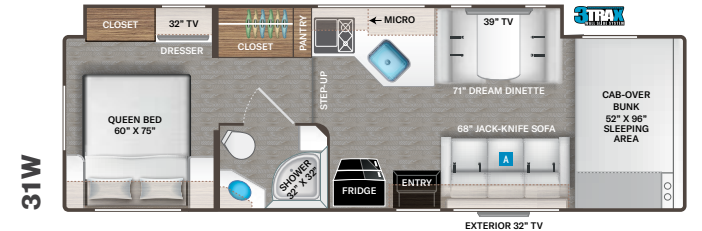

FOUR WINDS

Colton RV
489 Bushkill Plaza LN #9665
Wind Gap, PA 18091
(610) 863-5239
www.ColtonRV.com

Option Available on Select Floor Plans: