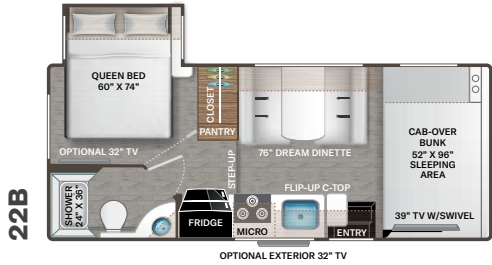

AUTUMN RED

BLUE HORIZON

FOUR WINDS

Colton RV
489 Bushkill Plaza LN #9665
Wind Gap, PA 18091
(610) 863-5239
www.ColtonRV.com

Option Available on Select Floor Plans: