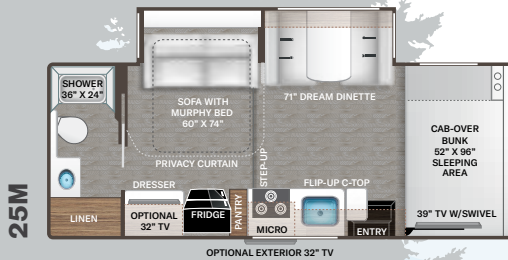

FOUR WINDS

Colton RV
489 Bushkill Plaza LN #9665
Wind Gap, PA 18091
(610) 863-5239
www.ColtonRV.com

Option Available on Select Floor Plans: