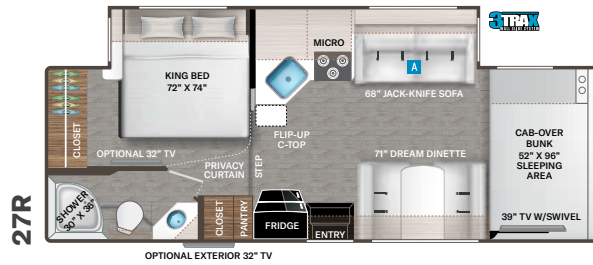

FOUR WINDS

Colton RV
489 Bushkill Plaza LN #9665
Wind Gap, PA 18091
(610) 863-5239
www.ColtonRV.com

Option Available on Select Floor Plans: