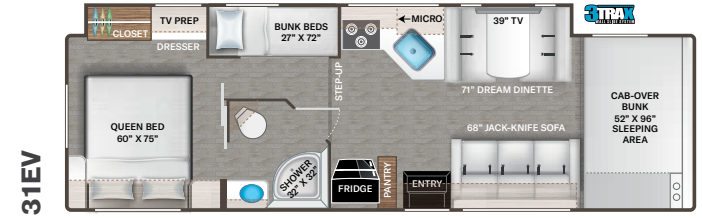

FOUR WINDS

Colton RV
489 Bushkill Plaza LN #9665
Wind Gap, PA 18091
(610) 863-5239
www.ColtonRV.com

Option Available on Select Floor Plans: