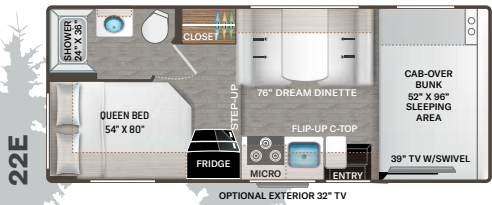

FOUR WINDS

Colton RV
489 Bushkill Plaza LN #9665
Wind Gap, PA 18091
(610) 863-5239
www.ColtonRV.com

Option Available on Select Floor Plans: