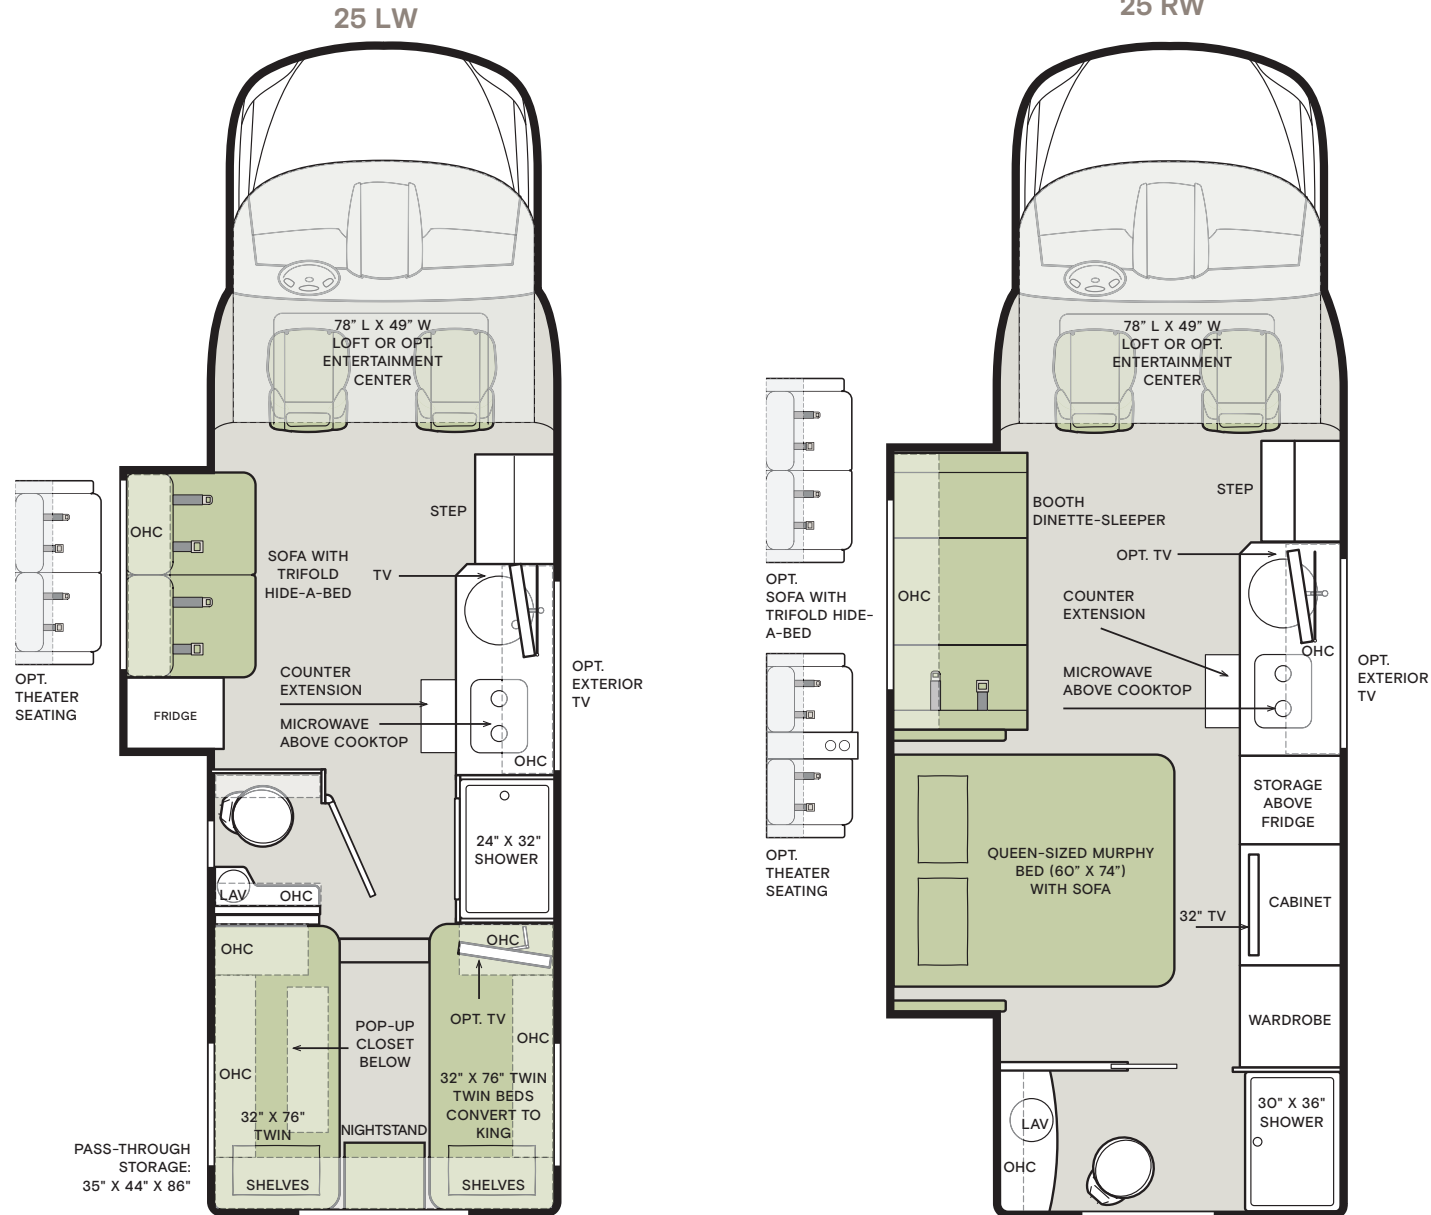

Floor Plans and Specifications

FLOOR PLAN	Overall Length (approx.)	Wheel Base	Overall Width ¹	Overall Height	Interior Height	Interior Width	Basement Storage (cubic feet, approx.)	Square Footage (approx.)	GAWR-Front (pounds)	GAWR-Rear (pounds)	GVWR (pounds)	Hitch Rating (pounds) ²	GCWR (pounds)
25 LW	25' 8"	170.3"	90"	11' 4"	80"	87"	130	146	4,410	7,720	11,030	5,000	15,250
25 RW	25' 8"	170.3"	90"	11' 4"	80"	87"	54	164	4,410	7,720	11,030	5,000	15,250

¹ The approximated coach width and length does not include side-view mirrors and rear ladders.

² Tow ratings and ability are subject to gross combined weight ratings on the tow vehicle. Hitch rated at 500-pound vertical tongue weight and includes 7-pin connector.