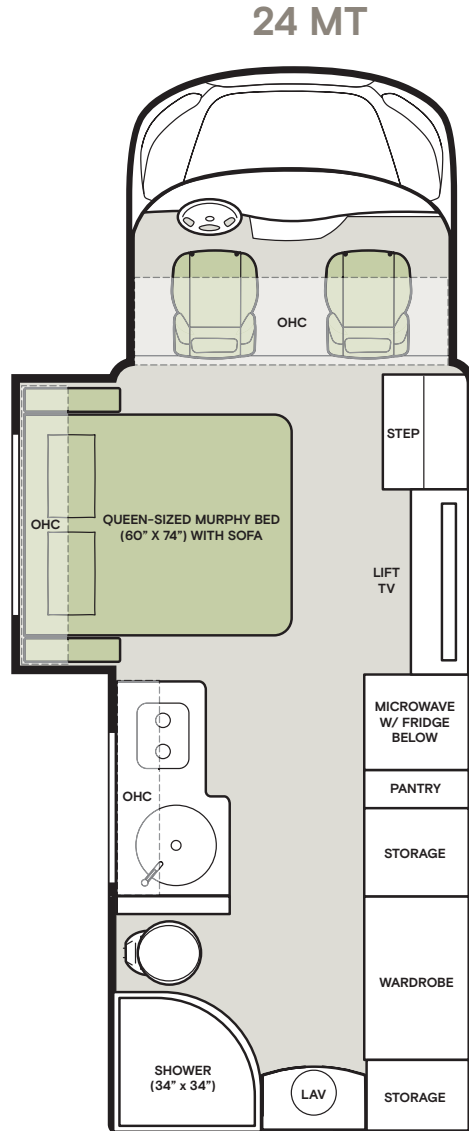

TIFFIN

CLASS-C

MIDAS

2024

Floor Plans

The design of every Midas floor plan must meet four essential criteria: Maximum space, Optimal organization, Relaxation plus, and Elegant atmosphere. Tiffin's MORE Plans offer your family the most comfortable layout for life on the road.

WEIGHTS AND MEASURES	
DIMENSIONS	
Overall Length (approx.)	24' 6"
Wheel Base	178"
Overall Width	90"
Overall Height	10' 6"
Interior Height	78"
Interior Width	87"
Square Footage (approx.)	141
CAPACITIES	
Fuel Tank (gallons)	31
Fresh Water (gallons)	38
Grey Water (gallons)	23
Black Water (gallons)	22
LPG Tank (gallons)	12.2
WEIGHT LIMITS	
GVWR (pounds)	11,000
Hitch Rating (pounds)	2,000
GCWR (pounds)	13,000
QUANTITIES	
Number of Slideouts	1
Sleeping Capacity	2
Sleeping Areas	1
Seat Belts	4
Seating Capacity	4