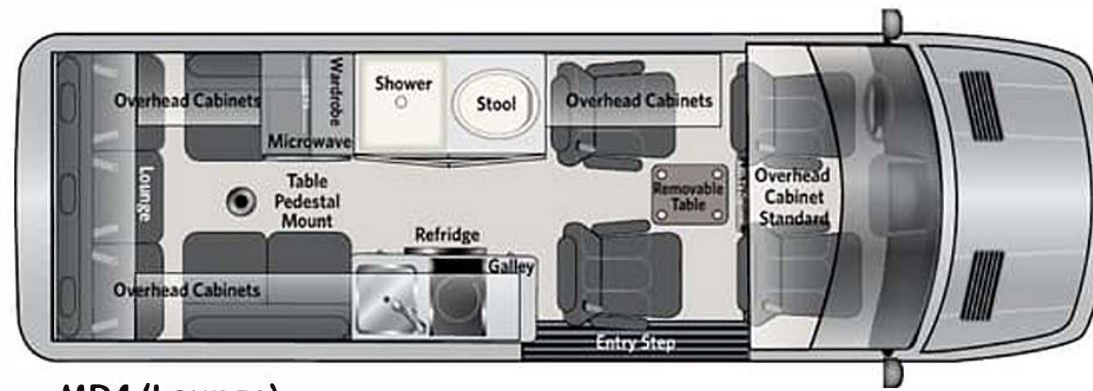

Patriot Floor Plans, Standard & Optional Features

MD2 (Lounge)

MD4 (Lounge)

Patriot "SD" (Lounge)

Interior Standard Features	170 EXT	SD
Suburban Tankless Instant Water Heater	■	■
13,500 BTU Roof Top AC (shore-line / Gen)	■	■
Diesel Powered Espar Furnace	■	■
2.5KW LP Onan Generator	■	■
2000 Watt Xantrex Smart Inverter	■	■
Satellite TV Prep	■	■
Wi-Fi Prep	■	■
HDMI Input	■	■
110V Outlets	■	■
USB 12V Chargers	■	■
Fusion In Dash NAV CD DVD AM/FM	■	■
Samsung HD LED Smart TV	■	■
Rear AM / FM Radio	■	■
Rear Blue-Ray DVD/CD Player	■	■
Rear JL Audio Speaker Upgrades	■	■
Deluxe Lighting Controls (Multi-Plex)	■	■
Overhead and Floor Courtesy Lighting	■	■
Smoke, LPG, CO Detectors	■	■
Fire Extinguisher	■	■
Fantastic Roof Fan w/Remote	■	■
Solid Surface Counter Tops	■	■
Sink	■	■
Induction Cook Top	■	■
Refrigerator 12V/ 110V	■	■
110V Convection Microwave	■	■
Removable Table / Dinette	■	■
Overhead Cabinet Package with Hidden Hinges	■	■
Wardrobe	■	■
Soft Touch Automotive Color Keyed Walls	■	■
Composite One Piece Flooring System	■	■
Soft Touch Automotive Headliner	■	■
Coordinated Door Panels	■	■
Custom Dash and Door Handle Wood Grain Finish	■	■
Custom Floor Mats W/Non-Slip Rubber Backing	■	■
Driver and Passenger Deluxe Seating Recover	■	■