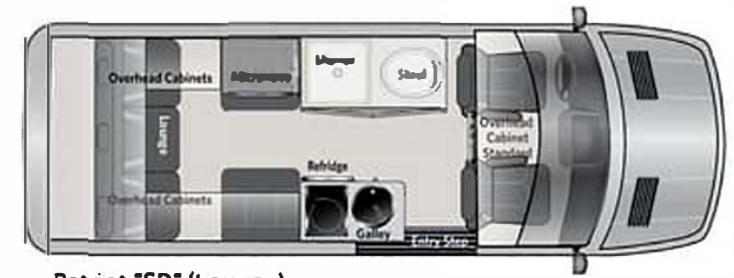

Patriot "SD" (Lounge)

Interior Standard Features	170 EXT	SD
Suburban Tankless Instant Water Heater	■	■
13,500 BTU Roof-Top AC (shore-line / Gen)	■	■
Diesel Powered Espar Furnace	■	■
2.5KW LP Onan Generator	■	■
2000 Watt Xantrex Smart Inverter	■	■
Satellite TV Prep	■	■
Wi-Fi Prep	■	■
HDMI Input	■	■
110V Outlets	■	■
USB 12V Chargers	■	■
Fusion In Dash NAV CD DVD AM/FM	■	■
Samsung HD LED Smart TV	■	■
Rear AM / FM Radio	■	■
Rear Blue-Ray DVD/CD Player	■	■
Rear JL Audio Speaker Upgrades	■	■
Deluxe Lighting Controls (Multi-Plex)	■	■
Overhead and Floor Courtesy Lighting	■	■
Smoke, LPG, CO Detectors	■	■
Fire Extinguisher	■	■
Fantastic Roof Fan w/Remote	■	■
Solid Surface Counter Tops	■	■
Sink	■	■
Induction Cook Top	■	■
Refrigerator 12V/ 110V	■	■
110V Convection Microwave	■	■
Removable Table / Dinette	■	■
Overhead Cabinet Package with Hidden Hinges	■	■
Wardrobe	■	■
Soft Touch Automotive Color Keyed Walls	■	■
Composite One Piece Flooring System	■	■
Soft Touch Automotive Headliner	■	■
Coordinated Door Panels	■	■
Custom Dash and Door Handle Wood Grain Finish	■	■
Custom Floor Mats W/Non-Slip Rubber Backing	■	■
Driver and Passenger Deluxe Seating Recliner	■	■

Interior Standard Features	170 EXT	SD
Driver and Pass Front Swivel Seating	■	■
Custom Maybach Style Seating With Seat Bolts	■	■
Interior Entrance Grab Handle	■	■
Power Folding Rear Sofa Bed	■	■
Under Sofa(s) Storage	■	■
Rear Luggage Storage Lighted	■	■
Complete Insulation Package	■	■
Complete Privacy Shade Package	■	■
Front Privacy Window Close Outs	■	■
Shower	■	■
Retractable Clothes Line	■	■
Shower Curtain	■	■
Porcelain Toilet	■	■
Power Bath Vent	■	■
Fresh and Grey Holding Tank Heat Pads	■	■
Sani Flush Black & Grey Tank Flush	■	■
32 Gal. Fresh Water Holding Tank	■	■
28 Gal. Fresh Water Holding Tank	■	■
27 Gal. Grey Water Holding Tank	■	■
18 Gal. Grey Water Holding Tank	■	■
15 Gal. Black Water Holding Tank	■	■
Exterior Standard Features	170 EXT	SD
Dark Tinted Side and Rear Windows	■	■
Tip-Out Windows	■	■
Fiberglass Running Board w/ Extra Large Step	■	■
Color Keyed Bumpers and Body Moldings	■	■
Rear Hitch with Wiring Package	■	■
16" Aluminum Wheel Package	■	■
Rear Back-Up Camera System	■	■
16" Aluminum Wheel Package	■	■
Rear Back-Up Camera System	■	■
Smart Power Awning with LED Light	■	■
LED Patio Light	■	■
110V Outlet	■	■