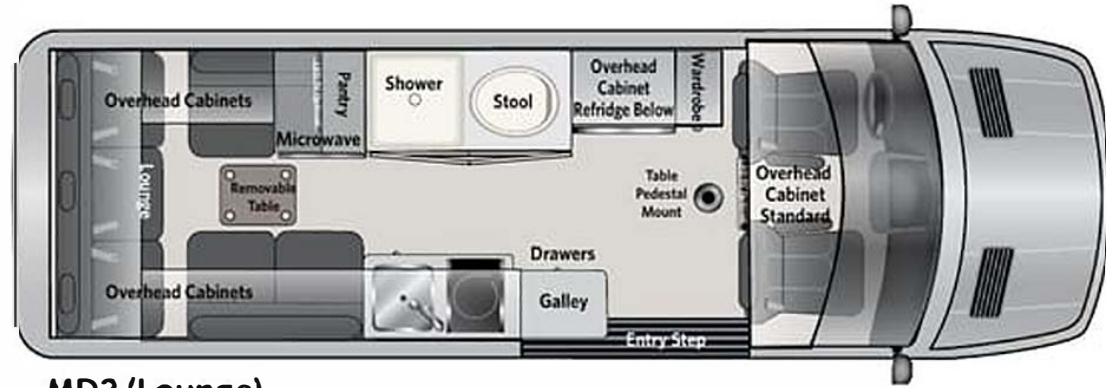

Patriot Floor Plans, Standard & Optional Features

MD2 (Lounge)