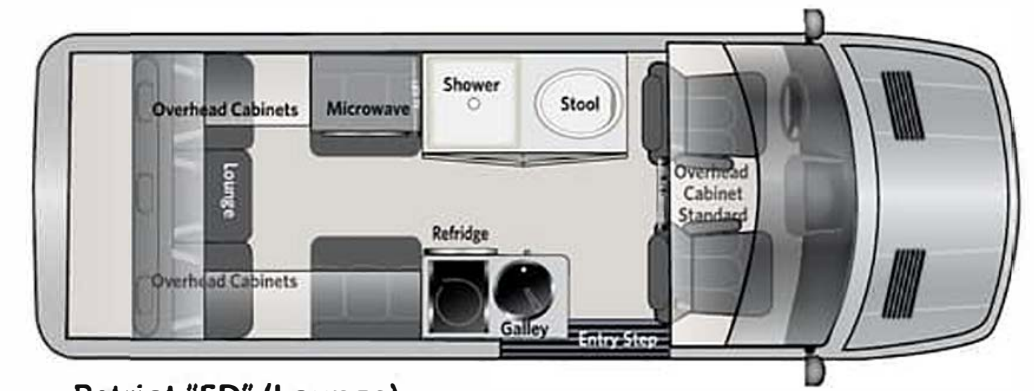

Patriot Floor Plans, Standard & Optional Features

MD2 (Lounge)

MD4 (Lounge)

Patriot "SD" (Lounge)

Interior Standard Features	170 EXT	SD
Suburban Tankless Instant Water Heater	■	■
13,500 BTU Roof Top AC (shore-line / Gen)	■	■
Diesel Powered Espar Furnace	■	■
2.5KW LP Onan Generator	■	■
2000 Watt Xantrex Smart Inverter	■	■
Satellite TV Prep	■	■
Wi-Fi Prep	■	■
HDMI Input	■	■
110V Outlets	■	■
USB 12V Chargers	■	■
Fusion In Dash NAV CD DVD AM/FM	■	■
Samsung HD LED Smart TV	■	■
Rear AM / FM Radio	■	■
Rear Blue-Ray DVD/CD Player	■	■
Rear JL Audio Speaker Upgrades	■	■
Deluxe Lighting Controls (Multi-Plex)	■	■
Overhead and Floor Courtesy Lighting	■	■
Smoke, LPG, CO Detectors	■	■
Fire Extinguisher	■	■
Fantastic Roof Fan w/Remote	■	■
Solid Surface Counter Tops	■	■
Sink	■	■
Induction Cook Top	■	■
Refrigerator 12V/ 110V	■	■
110V Convection Microwave	■	■
Removable Table / Dinette	■	■
Overhead Cabinet Package with Hidden Hinges	■	■
Wardrobe	■	■
Soft Touch Automotive Color Keyed Walls	■	■
Composite One Piece Flooring System	■	■
Soft Touch Automotive Headliner	■	■
Coordinated Door Panels	■	■
Custom Dash and Door Handle Wood Grain Finish	■	■
Custom Floor Mats W/Non-Slip Rubber Backing	■	■
Driver and Passenger Deluxe Seating Recover	■	■