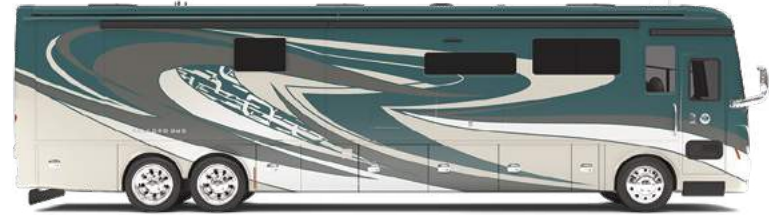

G10 SMOKEY TEAL