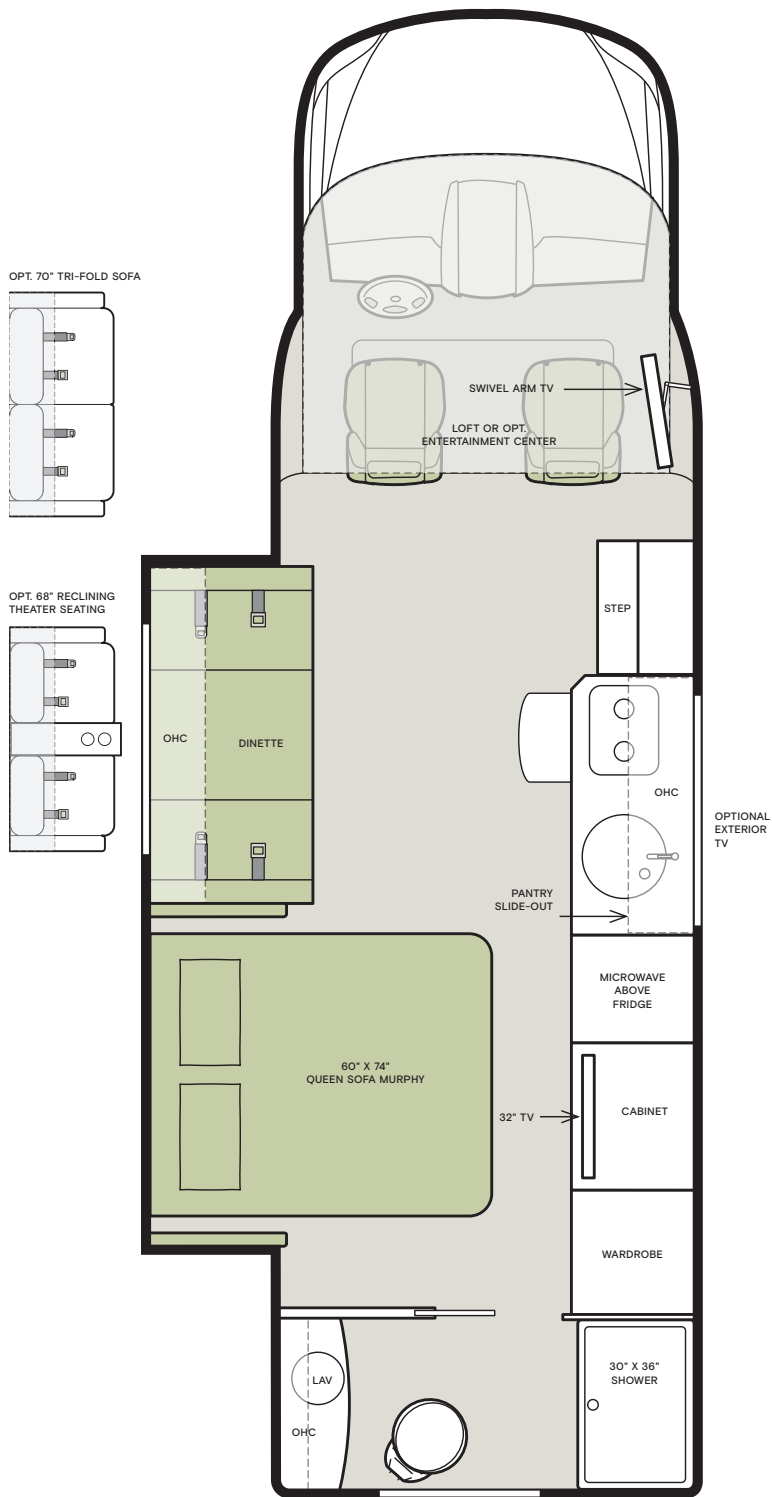

Clockwise from top: Convection microwave and 6.5 cubic foot refrigerator; Living area; Kitchen; Bathroom sink. All interiors shown are 25 RW with Linen cabinets, Soho décor.

Premium Paint System

Our eight-step full-body paint system features premium grade paints sealed with three layers of superclear coat with ultraviolet protection. An additional layer of scratch-resistant plastic coating protects the front of the coach, stairwell, and entry door lock.

25 TW

25 SW

If optional furniture combinations are selected, window locations may vary from diagram shown. All options may not be available in every model. Because of progressive improvements and specifications, standard and optional equipment are subject to change without notice or obligation. For a complete and up-to-date list of available options and specifications, visit tiffinmotorhomes.com.

25 RW

25 LW

Interior Décor

Make it all yours. Personalize your décor experience with the Wayfarer's customization options. Choose between our four décor packages, as well as handcrafted wood cabinetry. The Wayfarer's luxury design options allow you to arrive and live in style, wherever your travels and adventures take you.

Specifications

WEIGHTS AND MEASURES	25 TW	25 RW	25 LW	25 SW
Overall Length (approximately) ¹	25' 7"	25' 7"	25' 7"	25' 7"
Overall Height (max.)	11' 4"	11' 4"	11' 4"	11' 4"
Interior Height	80"	80"	80"	80"
Overall Width ¹	90"	90"	90"	90"
Interior Width	87"	87"	87"	87"
Fresh Water (gal.)	38	38	38	32
Black Water (gal.)	28	28	28	28
Grey Water (gal.)	32	36	32	33
LPG Tank (gal.)	12	12	12	12
Basement Storage (cubic ft – app.)	68	37	130	54
Trailer Hitch Capacity ²	5,000 lb	5,000 lb	5,000 lb	5,000 lb