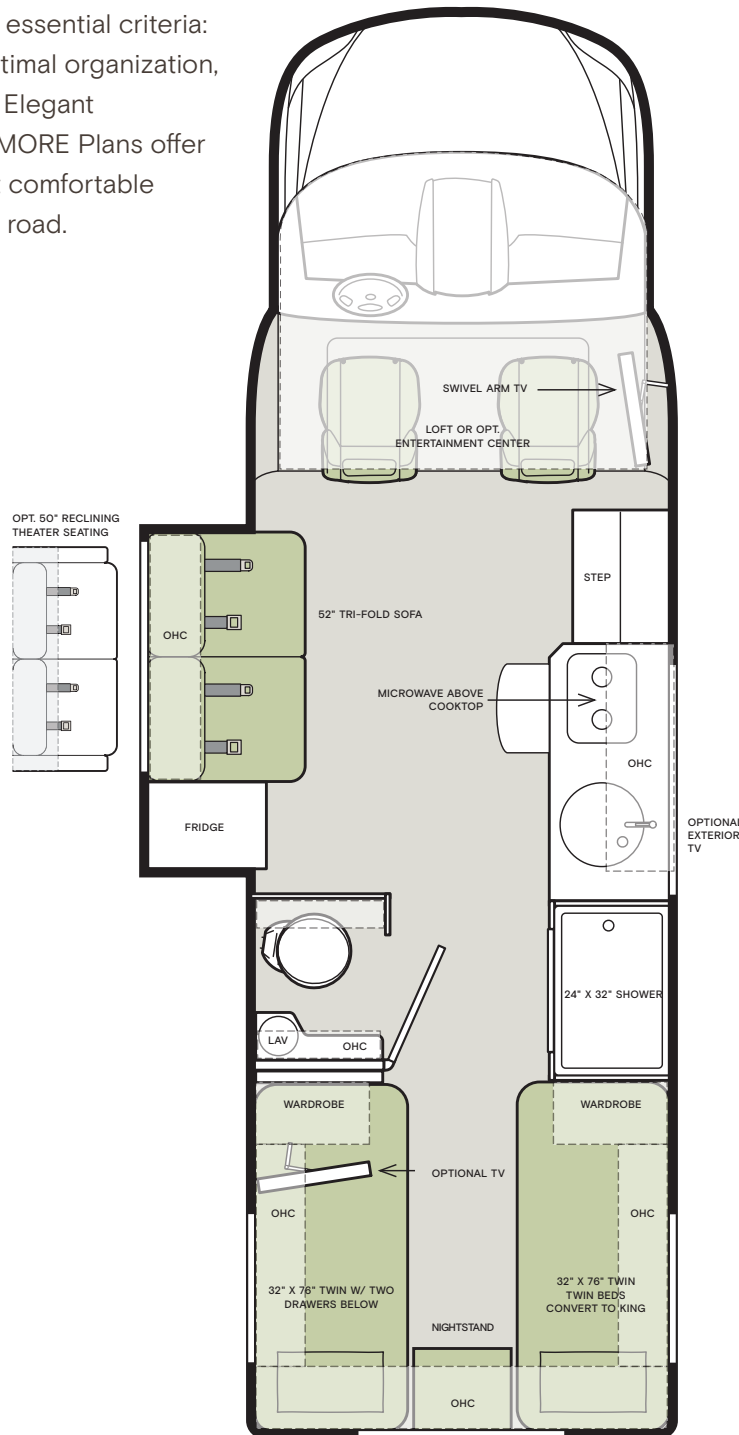

Clockwise from top: MBUX infotainment center; Dashboard smartphone integration; Queen sofa Murphy bed; Driver's compartment. All interiors shown are 25 RW with Linen cabinets, Soho décor.

Living Area

Relaxing is a breeze in the Wayfarer. With distinct floor plans offering a variety of sleep options to choose from, as well as, our ample storage and closet spaces mean you can bring along clothing and gear for every type of adventure and occasion. And our new electric Murphy bed in the 25 RW allows for a walk around bed, electric controls, and over-the-bed cabinets.

Clockwise from top: Convection microwave and 6.5 cubic foot refrigerator; Living area; Kitchen; Bathroom sink. All interiors shown are 25 RW with Linen cabinets, Soho décor.

Premium Paint System

Our eight-step full-body paint system features premium grade paints sealed with three layers of superclear coat with ultraviolet protection. An additional layer of scratch-resistant plastic coating protects the front of the coach, stairwell, and entry door lock.

HARMONY

CONQUEST

PEBBLE CREEK

PERDIDO

REGAL BLUE

SEA MIST

Floor Plans

The design of every Wayfarer floor plan must meet four essential criteria: Maximum space, Optimal organization, Relaxation plus, and Elegant atmosphere. Tiffin's MORE Plans offer your family the most comfortable layout for life on the road.

25 TW

25 SW

If optional furniture combinations are selected, window locations may vary from diagram shown. All options may not be available in every model. Because of progressive improvements and specifications, standard and optional equipment are subject to change without notice or obligation. For a complete and up-to-date list of available options and specifications, visit tiffinmotorhomes.com.