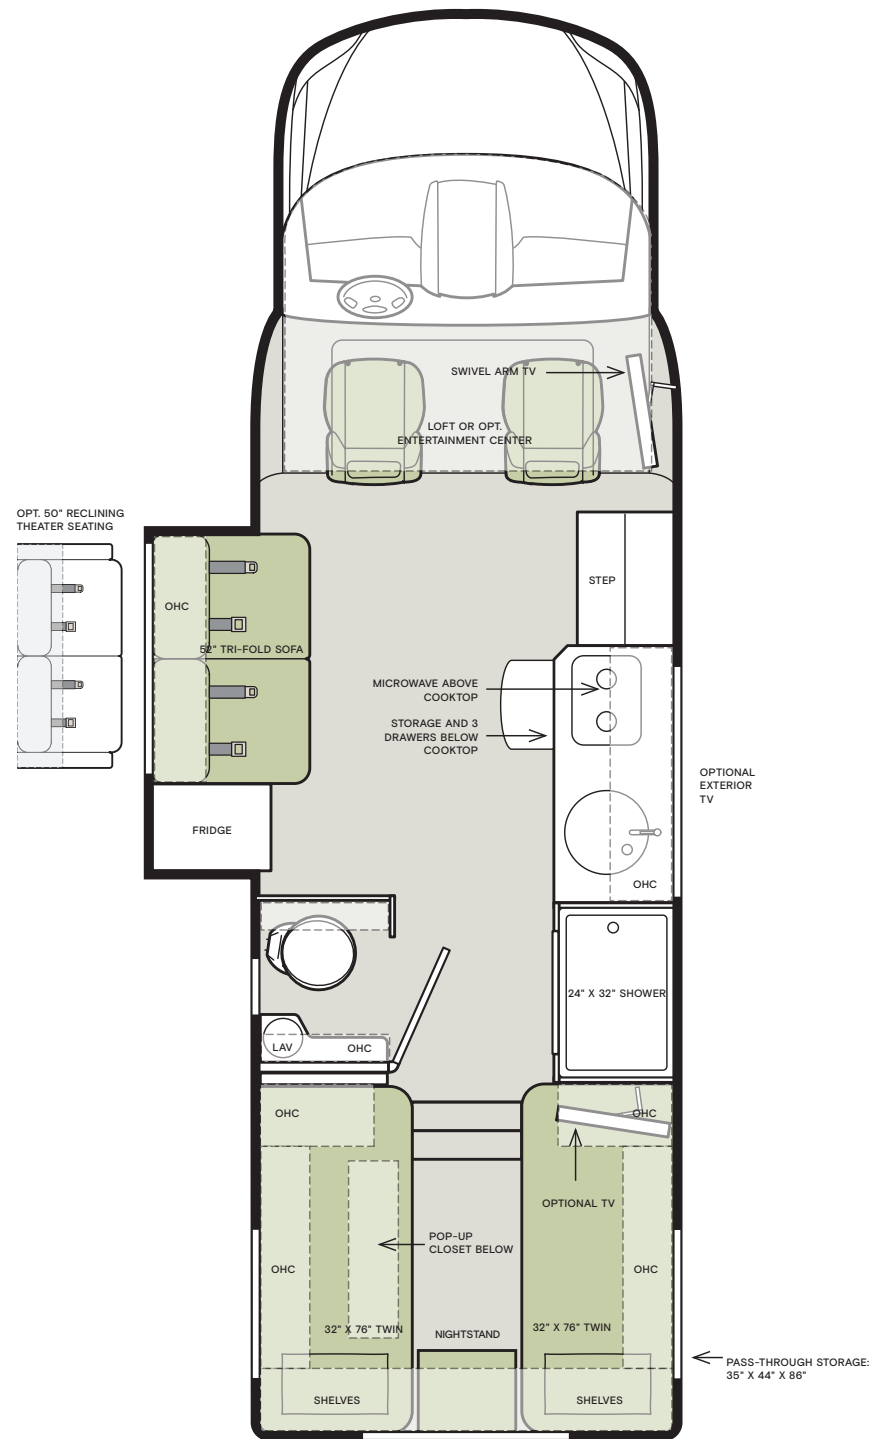

Clockwise from top: Convection microwave and 6.5 cubic foot refrigerator; Living area; Kitchen; Bathroom sink. All interiors shown are 25 RW with Linen cabinets, Soho décor.

Premium Paint System

Our eight-step full-body paint system features premium grade paints sealed with three layers of superclear coat with ultraviolet protection. An additional layer of scratch-resistant plastic coating protects the front of the coach, stairwell, and entry door lock.

25 TW

25 SW

If optional furniture combinations are selected, window locations may vary from diagram shown. All options may not be available in every model. Because of progressive improvements and specifications, standard and optional equipment are subject to change without notice or obligation. For a complete and up-to-date list of available options and specifications, visit tiffinmotorhomes.com.

25 RW

25 LW

Interior Décor

Make it all yours. Personalize your décor experience with the Wayfarer's customization options. Choose between our four décor packages, as well as handcrafted wood cabinetry. The Wayfarer's luxury design options allow you to arrive and live in style, wherever your travels and adventures take you.

Specifications

WEIGHTS AND MEASURES	25 TW	25 RW	25 LW	25 SW
Overall Length (approximately) ¹	25' 7"	25' 7"	25' 7"	25' 7"
Overall Height (max.)	11' 4"	11' 4"	11' 4"	11' 4"
Interior Height	80"	80"	80"	80"
Overall Width ¹	90"	90"	90"	90"
Interior Width	87"	87"	87"	87"
Fresh Water (gal.)	38	38	38	32
Black Water (gal.)	28	28	28	28
Grey Water (gal.)	32	36	32	33
LPG Tank (gal.)	12	12	12	12
Basement Storage (cubic ft – app.)	68	37	130	54
Trailer Hitch Capacity ²	5,000 lb	5,000 lb	5,000 lb	5,000 lb