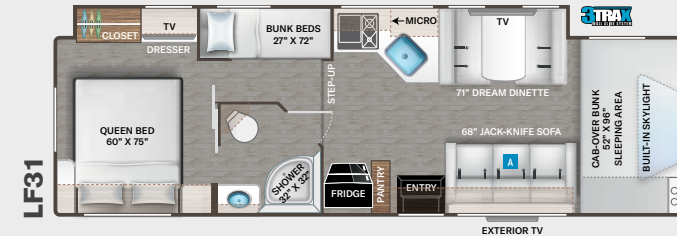

LC25

LC26

LT27

LC28

KW29

LF31

PQ31

WS31

Option Available on Select Floor Plans:

OPTIONAL THEATER SEATING

Interiors

KW29, LF31, PQ31, WS31 ONLY

WEATHERED CHERRY

CALI COLLECTION

LC22, LC25, LC26, LT27 & LC28
OPTIONAL ON KW29, LF31, PQ31, WS31

CALIFORNIA WHITE

ENTERTAINMENT

- 39" Smart TV on Manual Swivel in Cab-Over (LC22, LC25, LC26, LT27, & PQ31)
- 39" Smart TV in Living Area (LC28, KW29, LF31, & WS31)
- 32" Smart TV in Bedroom (N/A - LC22)
- Tablet Holders and USB Charge Ports in Bunk Beds (LF31)
- Living Area Speaker for Dash Radio
- Cable TV & CAT6 Video Distribution Ready
- Satellite Mounting Backer in Roof