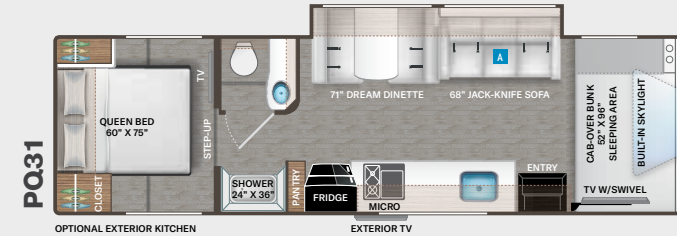

LC25

LC26

LT27

LC28

KW29

LF31

PQ31

WS31

Option Available on Select Floor Plans:

OPTIONAL THEATER SEATING

Interiors

KW29, LF31, PQ31, WS31 ONLY

WEATHERED CHERRY

CALI COLLECTION

LC22, LC25, LC26, LT27 & LC28
OPTIONAL ON KW29, LF31, PQ31, WS31

CALIFORNIA WHITE