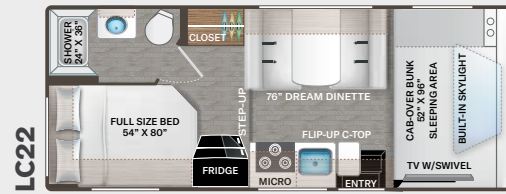

Exteriors and Floor Plans

Option Available on Select Floor Plans:

Interiors

KW29, LF31, PQ31, WS31 ONLY

CALI COLLECTION

LC22, LC25, LC26, LT27 & LC28
OPTIONAL ON KW29, LF31, PQ31, WS31

QUANTUM® & QUANTUM LC™

Use your phone's camera to find out more information. Just scan the code!