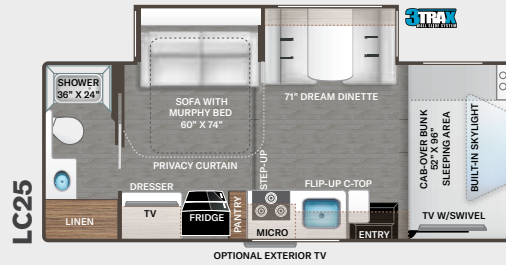

Exteriors and Floor Plans

LC22

Option Available on Select Floor Plans:

Interiors

KW29, LF31, PQ31, WS31 ONLY

CALI COLLECTION

LC22, LC25, LC26, LT27 & LC28
OPTIONAL ON KW29, LF31, PQ31, WS31

QUANTUM® & QUANTUM LC™

Use your phone's camera to find out more information. Just scan the code!