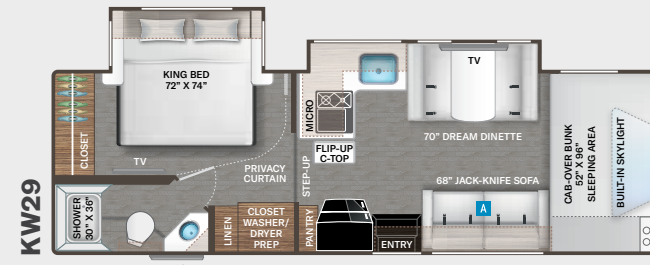

LC25

LC26

LT27

LC28

KW29

LF31

PQ31

WS31

Option Available on Select Floor Plans:

OPTIONAL THEATER SEATING

Interiors

KW29, LF31, PQ31, WS31 ONLY

WEATHERED CHERRY

CALI COLLECTION

LC22, LC25, LC26, LT27 & LC28
OPTIONAL ON KW29, LF31, PQ31, WS31

CALIFORNIA WHITE

ENTERTAINMENT

- 39" Smart TV on Manual Swivel in Cab-Over (LC22, LC25, LC26, LT27, & PQ31)
- 39" Smart TV in Living Area (LC28, KW29, LF31, & WS31)
- 32" Smart TV in Bedroom (N/A - LC22)
- Tablet Holders and USB Charge Ports in Bunk Beds (LF31)
- Living Area Speaker for Dash Radio
- Cable TV & CAT6 Video Distribution Ready
- Satellite Mounting Backer in Roof