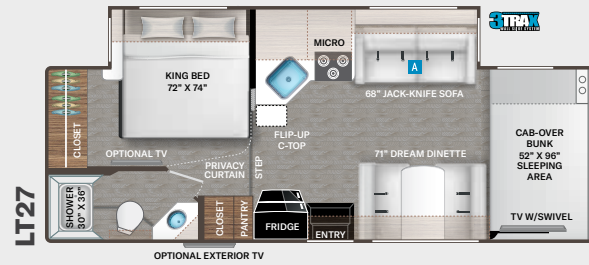

Exteriors and Floor Plans

LC26

Option Available on Select Floor Plans:

Interiors

KW29, LF31, PQ31, WS31 ONLY

CALI COLLECTION

LC22, LC25, LC26, LT27 & LC28
OPTIONAL ON KW29, LF31, PQ31, WS31

QUANTUM® & QUANTUM LC™

Use your phone's camera to find out more information. Just scan the code!