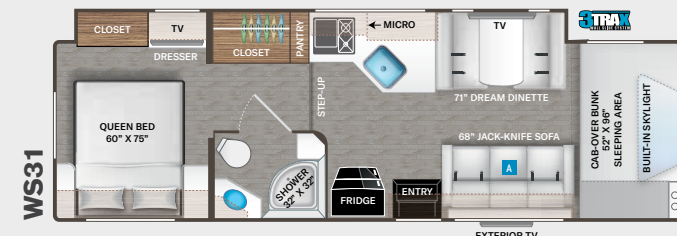

LC25

LC26

LT27

LC28

KW29

LF31

PQ31

WS31

ENTERTAINMENT

- 39" Smart TV on Manual Swivel in Cab-Over (LC22, LC25, LC26, LT27, & PQ31)
- 39" Smart TV in Living Area (LC28, KW29, LF31, & WS31)
- 32" Smart TV in Bedroom (N/A - LC22)
- Tablet Holders and USB Charge Ports in Bunk Beds (LF31)
- Living Area Speaker for Dash Radio
- Cable TV & CAT6 Video Distribution Ready
- Satellite Mounting Backer in Roof