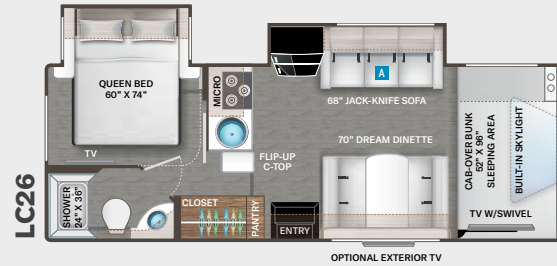

Exteriors and Floor Plans

LC25

Option Available on Select Floor Plans:

Interiors

KW29, LF31, PQ31, WS31 ONLY

CALI COLLECTION

LC22, LC25, LC26, LT27 & LC28
OPTIONAL ON KW29, LF31, PQ31, WS31

QUANTUM® & QUANTUM LC™

Use your phone's camera to find out more information. Just scan the code!