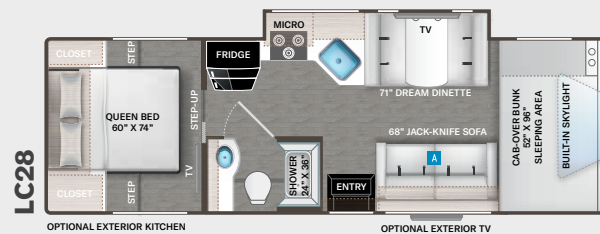

LT27

WS31

LC28