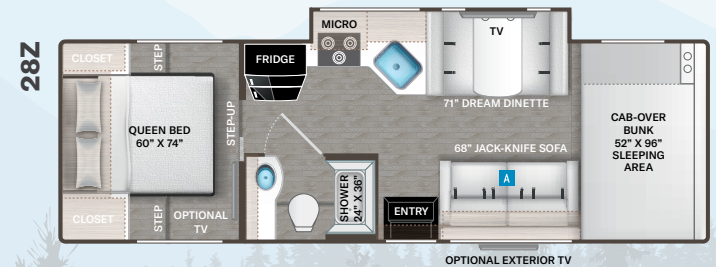

Option Available on
Select Floor Plans:

FOUR WINDS