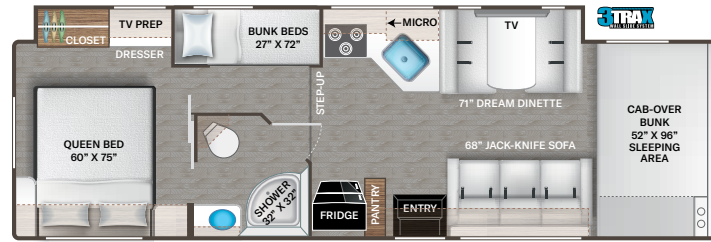

EXTERIOR TV

31EV