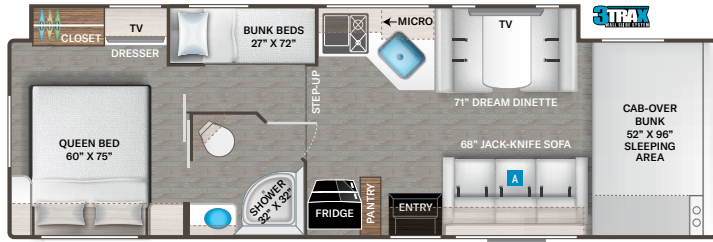

31E

EXTERIOR TV

31EV

31M

EXTERIOR TV

31W

EXTERIOR TV

31WV

Option Available on Select Floor Plans:

OPTIONAL THEATER SEATING

WEATHERED CHERRY

OPTIONAL - IVORY COAST