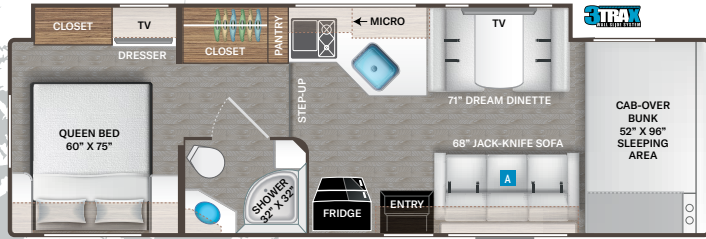

EXTERIOR TV

31WV