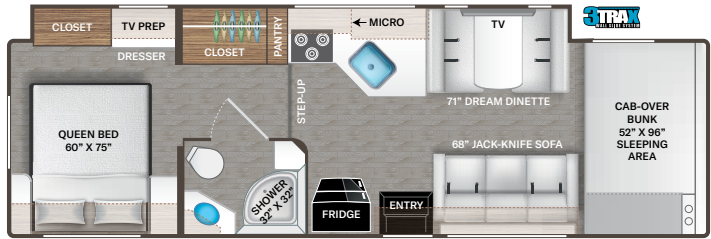

31E

EXTERIOR TV

31EV

31M

EXTERIOR TV

31W

EXTERIOR TV

31WV

Option Available on Select Floor Plans:

OPTIONAL THEATER SEATING

WEATHERED CHERRY

OPTIONAL - IVORY COAST