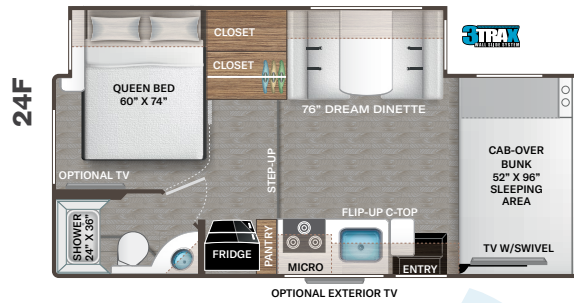

Option Available on
Select Floor Plans:

FOUR WINDS