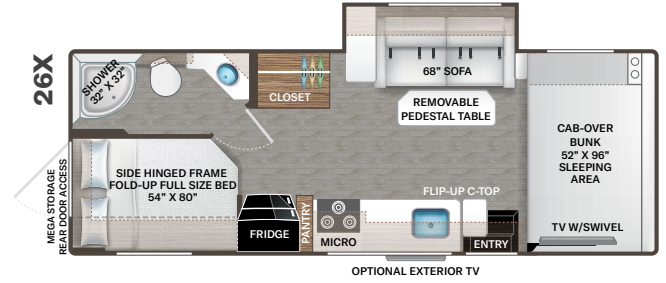

Option Available on
Select Floor Plans:

FOUR WINDS