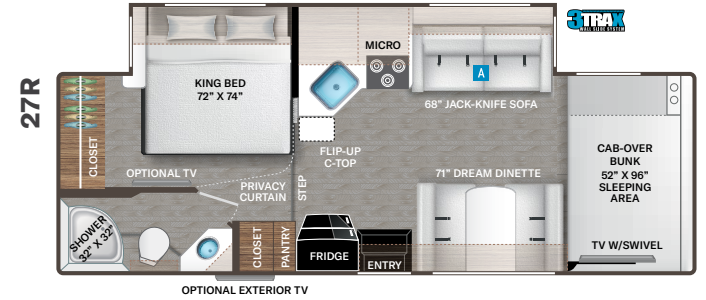

Option Available on
Select Floor Plans:

FOUR WINDS