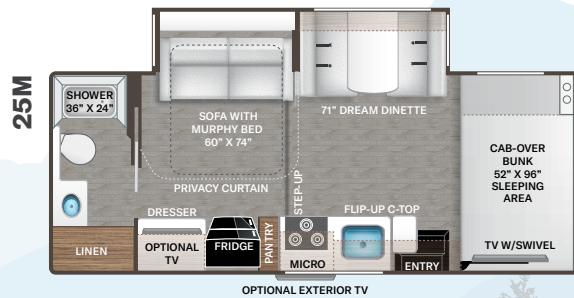

Option Available on
Select Floor Plans:

FOUR WINDS