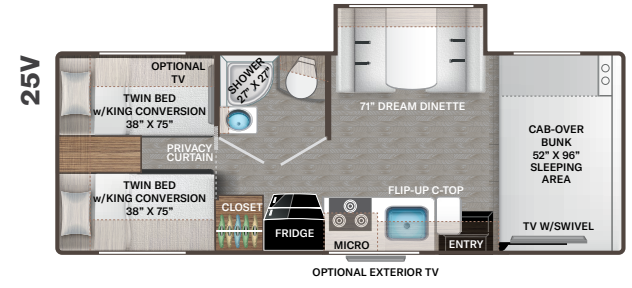

Option Available on
Select Floor Plans:

FOUR WINDS