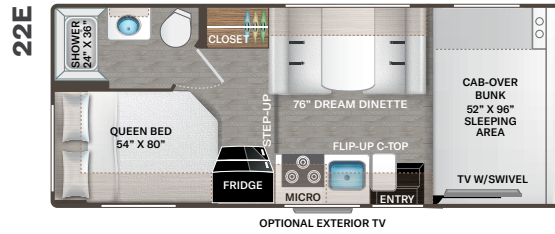

Option Available on
Select Floor Plans:

FOUR WINDS