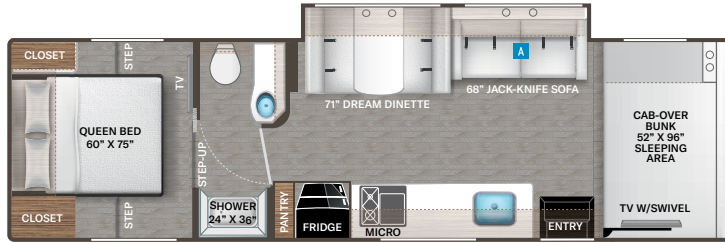

31M

EXTERIOR TV

31W