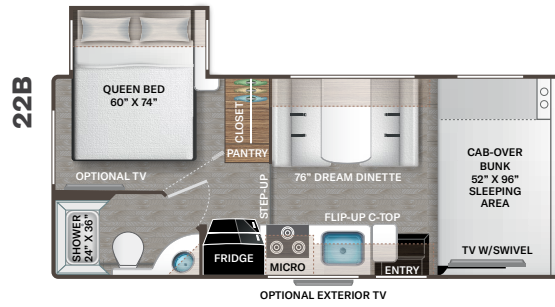

Option Available on
Select Floor Plans:

FOUR WINDS