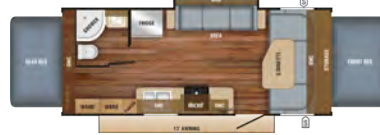

JAY FEATHER | X23B ●
Ext. Lgth: 24' 5" Ext. Ht: 124"
Unloaded Wt. (lbs): 4,250 Sleeps: 7-8