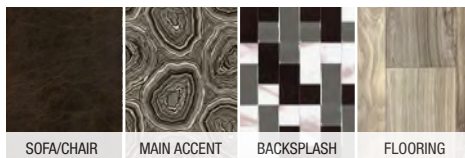

S - Standard   0 - Optional   CVP - Customer Value Package

INTERIOR DÉCOR

SADDLE