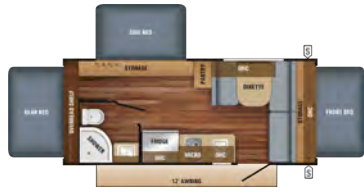

23RL KITCHEN

25BH OUTDOOR KITCHEN

25BH POWER AWNING WITH LED LIGHTS

JAY FEATHER 7 FLOORPLANS

JAY FEATHER 7 | 16XRB ●
Ext. Lgth: 18' 10" Ext. Ht: 120"
Unloaded Wt. (lbs): 2,925 Sleeps: 6-7

JAY FEATHER 7 | 17XFD ●
Ext. Lgth: 20' 9" Ext. Ht: 123"
Unloaded Wt. (lbs): 3,415 Sleeps: 7