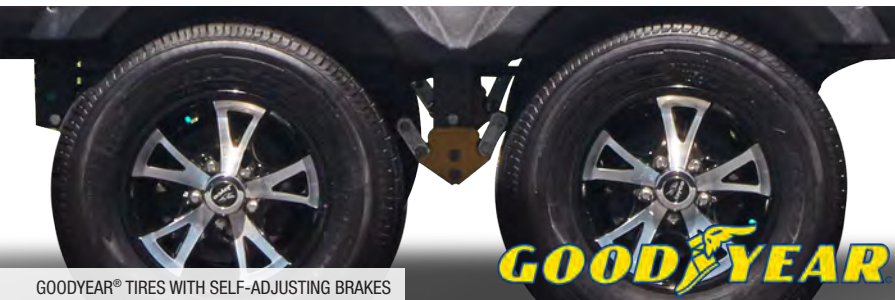

22BHM MURPHY BED (BED VIEW)

22BHM BIKE RACK

GOODYEAR® TIRES WITH SELF-ADJUSTING BRAKES