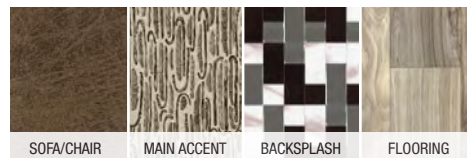

MODELS		DIMENSIONS				WEIGHT (LBS.)				TANKS (GALS.)		
MODEL	FLOORPLAN	EXTERIOR TRAVEL LENGTH	EXTERIOR WIDTH	EXTERIOR HEIGHT (WITH A/C)	INTERIOR HEIGHT	UNLOADED VEHICLE WEIGHT	DRY HITCH WEIGHT	GROSS VEHICLE WEIGHT RATING	CARGO CARRYING CAPACITY	FRESH WATER CAPACITY (INCLUDES WATER HEATER)	GREY WASTE WATER CAPACITY	BLACK WASTE WATER CAPACITY
JAY FEATHER 7	16XRB	18' 10"	85"	120"	78"	2,925	325	3,900	975	31.6	25.4	25.4
	17XFD	20' 9"	85"	123"	78"	3,415	335	4,500	1,085	31.6	25.4	25.4
	19BH	22' 2"	85"	121"	78"	3,060	305	3,975	915	31.6	25.4	25.4
	19XUD	22' 5"	85"	121"	78"	3,700	310	4,650	950	31.6	25.4	25.4
	20RL	TBD	85"	TBD	78"	TBD	TBD	TBD	TBD	31.6	25.4	25.4
	22BHM	26' 6"	85"	122"	78"	4,020	410	5,500	1,480	31.6	25.4	25.4
	23RD	27' 8"	85"	123"	78"	4,190	475	5,500	1,310	31.6	25.4	25.4
JAY FEATHER	X17Z	18' 7"	96"	120"	78"	3,190	415	3,950	760	28.5	30.5	22.5
	X19H	20' 8"	96"	123"	78"	3,705	355	4,950	1,245	48	30.5	22.5
	X23B	24' 5"	96"	124"	78"	4,250	445	5,350	1,100	48	30.5	22.5
	X23E	26' 9"	96"	129"	78"	5,035	610	6,150	1,115	48	30.5	22.5
	X213	24' 0"	96"	122"	78"	4,315	405	5,500	1,185	48	30.5	22.5
	22RB	26' 4"	96"	124"	78"	4,280	425	5,500	1,220	48	30.5	22.5
	23BHM	26' 4"	96"	128"	78"	4,980	570	6,250	1,270	48	30.5	30.5
	23RBM	26' 4"	96"	129"	78"	4,895	505	5,995	1,100	48	30.5	30.5
	23RL	27' 3"	96"	129"	78"	4,850	535	5,995	1,145	48	30.5	22.5
	25BH	30' 4"	96"	128"	78"	5,330	645	6,750	1,420	48	30.5	22.5
	27RL	31' 6"	96"	128"	78"	5,670	650	7,000	1,330	48	30.5	30.5
	29QB	35' 0"	96"	129"	78"	6,215	730	7,500	1,285	48	61.0**	30.5

*Estimated

**Split tank

STANDARDS AND OPTIONS