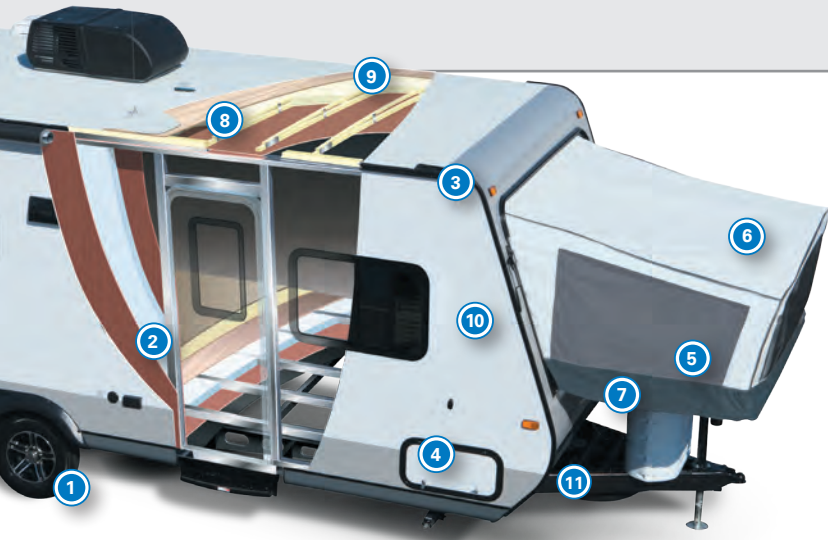

S - Standard 0 - Optional CVP - Customer Value Package

INTERIOR DÉCOR

SADDLE

COCOA

DESERT

TAKE A RIDE ON THE CAREFREE SIDE

Designed for camping comfort and convenience, Jayco RVs provide an easy-going, family-fun experience that relieves your stress. With countless features and reliable construction, you'll breathe easy no matter where your adventures take you and yours.