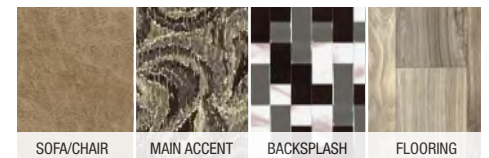

S - Standard 0 - Optional CVP - Customer Value Package

INTERIOR DÉCOR

SADDLE

COCOA

DESERT

TAKE A RIDE ON THE CAREFREE SIDE

Designed for camping comfort and convenience, Jayco RVs provide an easy-going, family-fun experience that relieves your stress. With countless features and reliable construction, you'll breathe easy no matter where your adventures take you and yours.