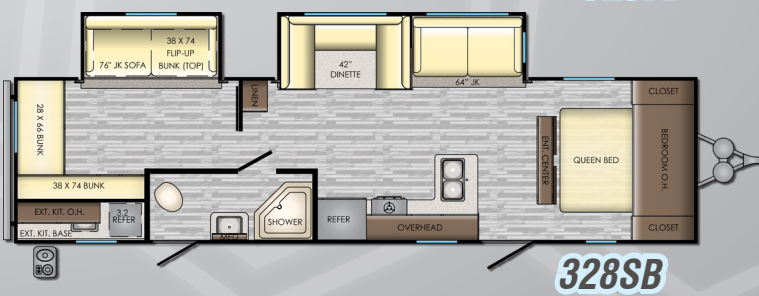

211RD

229RB

252BH

254RB

258BH

280BH

ZINGER

STANDARDS & OPTIONS

STANDARDS

LIVING ROOM

- Designer Valances
- Storage Doors Below Booth Dinette (VBM)
- Three Decor Options
- Wood Slide-Out Fascia
- AM/FM Stereo System w/ Bluetooth Soundbar
- Residential Wood Blinds (VBM)
- Chair Rail in Slide-Out
- Flush Floor Slide-Out w/ Large Dinette Windows
- Sleeper Sofa
- LED Lighting
- LED Accent Lighting
- Generous Storage
- 81" Interior Ceiling Height
- USB Port
- Fireplace (VBM)
- Super Booth Dinette (VBM)

BATHROOM

- Large Lavatory Bowl
- Spacious Shower/Tub & One-Piece Surround
- Foot Flush Toilet
- Mirrored Medicine Cabinet
- Linen Storage (VBM)
- Glass Shower Door & Neo Angle Shower (VBM)
- Shower Curtain w/ Curved Shower Track (VBM)