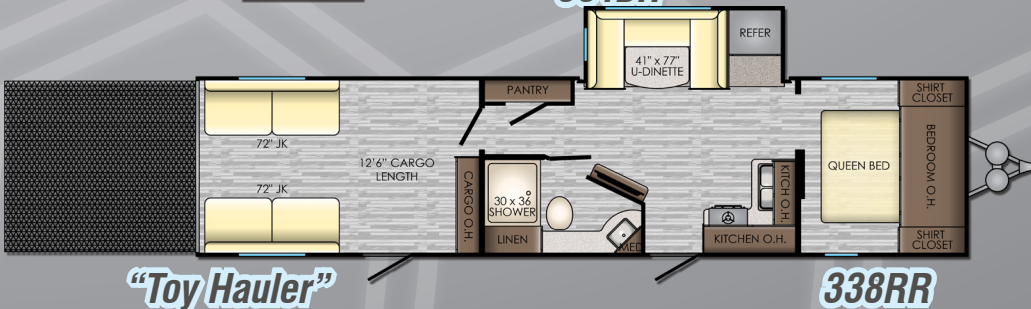

211RD

229RB

252BH

254RB

258BH

280BH

ZINGER

STANDARDS & OPTIONS

STANDARDS

LIVING ROOM

- Designer Valances
- Storage Doors Below Booth Dinette (VBM)
- Three Decor Options
- Wood Slide-Out Fascia
- AM/FM Stereo System w/ Bluetooth Soundbar
- Residential Wood Blinds (VBM)
- Chair Rail in Slide-Out
- Flush Floor Slide-Out w/ Large Dinette Windows
- Sleeper Sofa
- LED Lighting
- LED Accent Lighting
- Generous Storage
- 81" Interior Ceiling Height
- USB Port
- Fireplace (VBM)
- Super Booth Dinette (VBM)