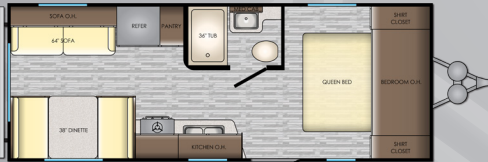

*LITE MODELS

*STANDARD MODELS

MODEL	DRY WT.	GVWR	HITCH	FRESH	BLACK	GRAY	CC	LENGTH	HEIGHT
ZR-18BH	3246	4520	520	27 Gal	30 Gal	30 Gal	1274	21' 11"	9' 7"
ZR-18RD	3290	4520	524	27 Gal	30 Gal	30 Gal	1230	21' 6"	9' 7"
ZR-18RK	3410	4470	476	27 Gal	30 Gal	30 Gal	1060	22' 6"	9' 7"
ZR-18BS	3694	4490	496	27 Gal	30 Gal	30 Gal	796	22' 6"	9' 7"
ZR-18DS	4350	5570	466	45 Gal	30 Gal	30 Gal	1220	22' 6"	10' 3"
ZR-205BH	4407	7540	540	45 Gal	30 Gal	30 Gal	3133	24' 11"	10' 5"
ZR-211RD	4364	6500	552	45 Gal	30 Gal	30 Gal	2136	25' 2"	10' 5"
ZR-229RB	5510	7730	730	51 Gal	44 Gal	88 Gal	2220	26' 9"	10' 5"
ZR-252BH	5003	7560	564	45 Gal	30 Gal	30 Gal	2557	28' 11"	10' 5"
ZR-254RB	6042	7810	818	51 Gal	44 Gal	88 Gal	1768	29' 6"	11' 2"
ZR-258BH	6308	9610	810	51 Gal	44 Gal	88 Gal	3302	29' 11"	11' 2"
ZR-280BH	6589	9480	680	51 Gal	44 Gal	88 Gal	2891	32' 6"	11' 2"
ZR-280RK	6660	9610	808	51 Gal	44 Gal	88 Gal	2950	32' 11"	11' 2"
ZR-285RL	6521	9520	720	51 Gal	44 Gal	44 Gal	2999	32' 6"	11' 2"
ZR-288RR	5828	7930	934	51 Gal	44 Gal	44 Gal	2102	32' 11"	11' 0"
ZR-290KB	6619	9670	868	51 Gal	44 Gal	44 Gal	3051	33' 6"	11' 2"
ZR-292RE	7117	9600	802	51 Gal	44 Gal	44 Gal	2483	33' 6"	11' 2"
ZR-298BH	6814	9620	828	51 Gal	88 Gal	88 Gal	2806	33' 11"	11' 2"
ZR-320FB	7600	9840	1040	51 Gal	44 Gal	44 Gal	2240	35' 11"	11' 3"
ZR-326BH	7892	9800	1008	51 Gal	88 Gal	88 Gal	1908	36' 11"	11' 3"
ZR-328SB	7756	9740	942	51 Gal	44 Gal	44 Gal	1984	36' 6"	11' 3"
ZR-330BH	7916	9800	1004	51 Gal	88 Gal	44 Gal	1884	37' 6"	11' 3"
ZR-331BH	8770	11400	1208	51 Gal	88 Gal	44 Gal	2630	37' 6"	11' 3"
ZR-333DB	8214	10400	904	51 Gal	88 Gal	44 Gal	2186	37' 7"	11' 3"
ZR-338RR	7302	9990	1194	51 Gal	44 Gal	88 Gal	2688	37' 6"	11' 3"

www.crossroadsrv.com • (260) 593 - 3850

*SEE WEBSITE FOR ADDITIONAL SPECS

211RD