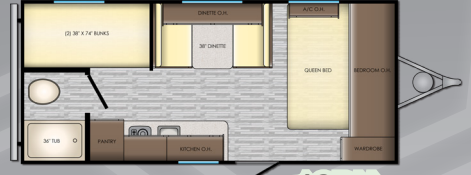

MODEL	DRY WT.	GVWR	HITCH	FRESH	BLACK	GRAY	CC	LENGTH	HEIGHT
ZR-18BH	3246	4520	520	27 Gal	30 Gal	30 Gal	1274	21' 11"	9' 7"
ZR-18RD	3290	4520	524	27 Gal	30 Gal	30 Gal	1230	21' 6"	9' 7"
ZR-18RK	3410	4470	476	27 Gal	30 Gal	30 Gal	1060	22' 6"	9' 7"
ZR-18BS	3694	4490	496	27 Gal	30 Gal	30 Gal	796	22' 6"	9' 7"
ZR-18DS	4350	5570	466	45 Gal	30 Gal	30 Gal	1220	22' 6"	10' 3"
ZR-205BH	4407	7540	540	45 Gal	30 Gal	30 Gal	3133	24' 11"	10' 5"
ZR-211RD	4364	6500	552	45 Gal	30 Gal	30 Gal	2136	25' 2"	10' 5"
ZR-229RB	5510	7730	730	51 Gal	44 Gal	88 Gal	2220	26' 9"	10' 5"
ZR-252BH	5003	7560	564	45 Gal	30 Gal	30 Gal	2557	28' 11"	10' 5"
ZR-254RB	6042	7810	818	51 Gal	44 Gal	88 Gal	1768	29' 6"	11' 2"
ZR-258BH	6308	9610	810	51 Gal	44 Gal	88 Gal	3302	29' 11"	11' 2"
ZR-280BH	6589	9480	680	51 Gal	44 Gal	88 Gal	2891	32' 6"	11' 2"
ZR-280RK	6660	9610	808	51 Gal	44 Gal	88 Gal	2950	32' 11"	11' 2"
ZR-285RL	6521	9520	720	51 Gal	44 Gal	44 Gal	2999	32' 6"	11' 2"
ZR-288RR	5828	7930	934	51 Gal	44 Gal	44 Gal	2102	32' 11"	11' 0"
ZR-290KB	6619	9670	868	51 Gal	44 Gal	44 Gal	3051	33' 6"	11' 2"
ZR-292RE	7117	9600	802	51 Gal	44 Gal	44 Gal	2483	33' 6"	11' 2"
ZR-298BH	6814	9620	828	51 Gal	88 Gal	88 Gal	2806	33' 11"	11' 2"
ZR-320FB	7600	9840	1040	51 Gal	44 Gal	44 Gal	2240	35' 11"	11' 3"
ZR-326BH	7892	9800	1008	51 Gal	88 Gal	88 Gal	1908	36' 11"	11' 3"
ZR-328SB	7756	9740	942	51 Gal	44 Gal	44 Gal	1984	36' 6"	11' 3"
ZR-330BH	7916	9800	1004	51 Gal	88 Gal	44 Gal	1884	37' 6"	11' 3"
ZR-331BH	8770	11400	1208	51 Gal	88 Gal	44 Gal	2630	37' 6"	11' 3"
ZR-333DB	8214	10400	904	51 Gal	88 Gal	44 Gal	2186	37' 7"	11' 3"
ZR-338RR	7302	9990	1194	51 Gal	44 Gal	88 Gal	2688	37' 6"	11' 3"

18BH