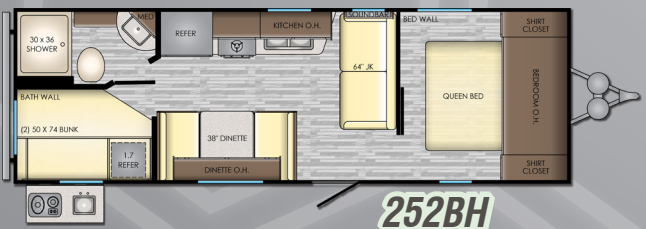

*LITE MODELS

*STANDARD MODELS

MODEL	DRY WT.	GVWR	HITCH	FRESH	BLACK	GRAY	CC	LENGTH	HEIGHT
ZR-18BH	3246	4520	520	27 Gal	30 Gal	30 Gal	1274	21' 11"	9' 7"
ZR-18RD	3290	4520	524	27 Gal	30 Gal	30 Gal	1230	21' 6"	9' 7"
ZR-18RK	3410	4470	476	27 Gal	30 Gal	30 Gal	1060	22' 6"	9' 7"
ZR-18BS	3694	4490	496	27 Gal	30 Gal	30 Gal	796	22' 6"	9' 7"
ZR-18DS	4350	5570	466	45 Gal	30 Gal	30 Gal	1220	22' 6"	10' 3"
ZR-205BH	4407	7540	540	45 Gal	30 Gal	30 Gal	3133	24' 11"	10' 5"
ZR-211RD	4364	6500	552	45 Gal	30 Gal	30 Gal	2136	25' 2"	10' 5"
ZR-229RB	5510	7730	730	51 Gal	44 Gal	88 Gal	2220	26' 9"	10' 5"
ZR-252BH	5003	7560	564	45 Gal	30 Gal	30 Gal	2557	28' 11"	10' 5"
ZR-254RB	6042	7810	818	51 Gal	44 Gal	88 Gal	1768	29' 6"	11' 2"
ZR-258BH	6308	9610	810	51 Gal	44 Gal	88 Gal	3302	29' 11"	11' 2"
ZR-280BH	6589	9480	680	51 Gal	44 Gal	88 Gal	2891	32' 6"	11' 2"
ZR-280RK	6660	9610	808	51 Gal	44 Gal	88 Gal	2950	32' 11"	11' 2"
ZR-285RL	6521	9520	720	51 Gal	44 Gal	44 Gal	2999	32' 6"	11' 2"
ZR-288RR	5828	7930	934	51 Gal	44 Gal	44 Gal	2102	32' 11"	11' 0"
ZR-290KB	6619	9670	868	51 Gal	44 Gal	44 Gal	3051	33' 6"	11' 2"
ZR-292RE	7117	9600	802	51 Gal	44 Gal	44 Gal	2483	33' 6"	11' 2"
ZR-298BH	6814	9620	828	51 Gal	88 Gal	88 Gal	2806	33' 11"	11' 2"
ZR-320FB	7600	9840	1040	51 Gal	44 Gal	44 Gal	2240	35' 11"	11' 3"
ZR-326BH	7892	9800	1008	51 Gal	88 Gal	88 Gal	1908	36' 11"	11' 3"
ZR-328SB	7756	9740	942	51 Gal	44 Gal	44 Gal	1984	36' 6"	11' 3"
ZR-330BH	7916	9800	1004	51 Gal	88 Gal	44 Gal	1884	37' 6"	11' 3"
ZR-331BH	8770	11400	1208	51 Gal	88 Gal	44 Gal	2630	37' 6"	11' 3"
ZR-333DB	8214	10400	904	51 Gal	88 Gal	44 Gal	2186	37' 7"	11' 3"
ZR-338RR	7302	9990	1194	51 Gal	44 Gal	88 Gal	2688	37' 6"	11' 3"

www.crossroadsrv.com • (260) 593 - 3850

*SEE WEBSITE FOR ADDITIONAL SPECS

252BH