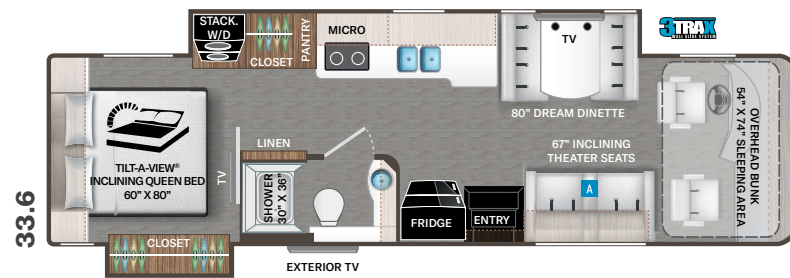

PALAZZO®

Featured Highlights

CONSTRUCTION & EXTERIOR

- Freightliner® XC-S Straight Rail Chassis with Atlas Foundation™
- Cummins® ISB 6.7L Diesel Engine with 300HP, 660 lb.-ft. Torque (33.5 & 33.6)
- Cummins® ISB 6.7L Diesel Engine with 340HP, 700 lb.-ft. Torque (37.4, 37.5 & 37.6)
- 160-amp, 12-volt Alternator
- In-Block, 750-watt Engine Heater
- 6-Speed Allison Automatic Transmission
- Full Air Front & Rear Drum Anti-Lock Brakes
- I-Beam Front Axle with 55° Wheel Cut
- Air-Ride™ Suspension
- Exhaust Brake
- Sachs® Shock Absorbers
- Under-Hood Light
- 90-gallon Fuel Tank with Dual Fills
- 10,000-lb. Trailer Hitch with 7-pin Round Connector
- Automatic Leveling Jacks with Touchpad Controls
- Welded Tubular Steel Floor
- Welded Tubular Aluminum Roof & Sidewall Cage Construction
- Vacu-Bond Laminated Roof, Walls & Floors with Block Foam Insulation
- One-Piece Fiberglass Front & Rear Caps
- One-Piece Windshield
- One-Piece TPO Roof
- Full-Body Paint Package with Gel-Coat Sidewalls with Invisible Front Paint Protection
- Basement Pass-Through Storage Compartment
- Easy Slide Storage Tray (33.5 & 33.6)

- Side-Hinged, Flush Mount Radius Compartment Doors
- Lighted Storage Compartments
- Power Patio Lateral Arm Awning with Integrated LED Lighting
- Entry Door Awning (37.5)
- Slideout Room Topper Awnings
- 3TRAX® Wall Slide System
- Frameless Dual Pane Windows

BEDROOM & BATHROOM

- King Size Bed with Tilt-A-View® Inclining Mechanism (37.4)
- Queen Size Bed with Tilt-A-View® Inclining Mechanism (33.5, 33.6, 37.5 & 37.6)
- Bunk Beds (33.5 & 37.6)
- USB Charging Ports in Nightstands
- Attractive Headboard, Bedsread & Throw Pillows
- Sconce Wall Lighting (33.5 & 33.6)
- Porcelain Toilet
- Oversized Fiberglass Shower with Glass Door
- Oxygenics® Shower Head
- Showermi\$er Hot Water Recycling System
- Power Vent in Bathroom