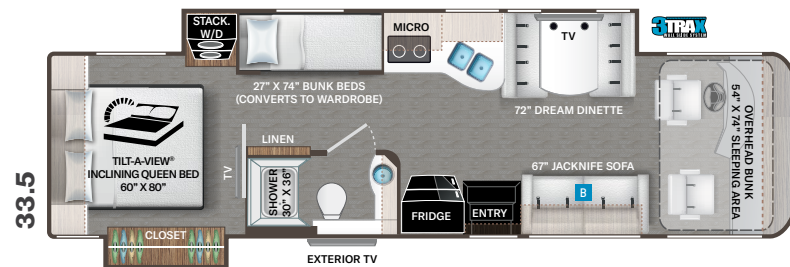

Options Available on
Select Floor Plans:

PALAZZO®