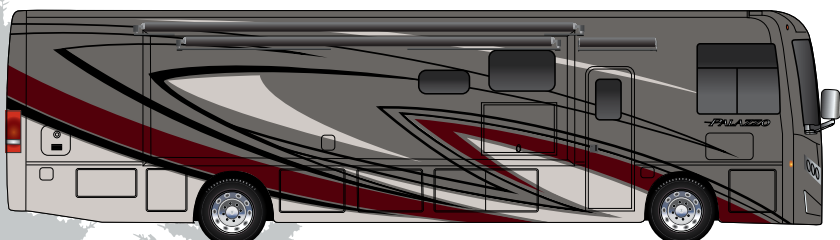

CRYSTAL DOWNS

PACIFIC DUNES

RIVIERA

WINGED FOOT

Options Available on
Select Floor Plans:

OPTIONAL 67" JACKKNIFE SOFA

OPTIONAL 67" THEATER SEATS

OPTIONAL 74" JACKKNIFE SOFA

PALAZZO®

Featured Highlights

CONSTRUCTION & EXTERIOR

- Freightliner® XC-S Straight Rail Chassis with Atlas Foundation™
- Cummins® ISB 6.7L Diesel Engine with 300HP, 660 lb.-ft. Torque (33.5 & 33.6)
- Cummins® ISB 6.7L Diesel Engine with 340HP, 700 lb.-ft. Torque (37.4, 37.5 & 37.6)
- 160-amp, 12-volt Alternator
- In-Block, 750-watt Engine Heater
- 6-Speed Allison Automatic Transmission
- Full Air Front & Rear Drum Anti-Lock Brakes
- I-Beam Front Axle with 55° Wheel Cut
- Air-Ride™ Suspension
- Exhaust Brake
- Sachs® Shock Absorbers
- Under-Hood Light
- 90-gallon Fuel Tank with Dual Fills
- 10,000-lb. Trailer Hitch with 7-pin Round Connector
- Automatic Leveling Jacks with Touchpad Controls
- Welded Tubular Steel Floor
- Welded Tubular Aluminum Roof & Sidewall Cage Construction
- Vacu-Bond Laminated Roof, Walls & Floors with Block Foam Insulation
- One-Piece Fiberglass Front & Rear Caps
- One-Piece Windshield
- One-Piece TPO Roof
- Full-Body Paint Package with Gel-Coat Sidewalls with Invisible Front Paint Protection
- Basement Pass-Through Storage Compartment
- Easy Slide Storage Tray (33.5 & 33.6)