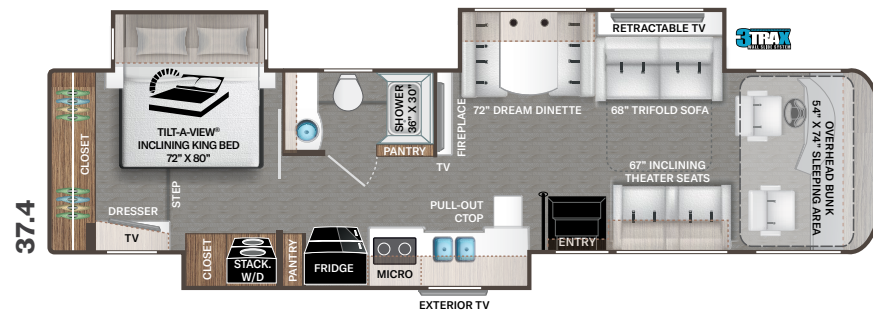

Options Available on
Select Floor Plans:

PALAZZO®