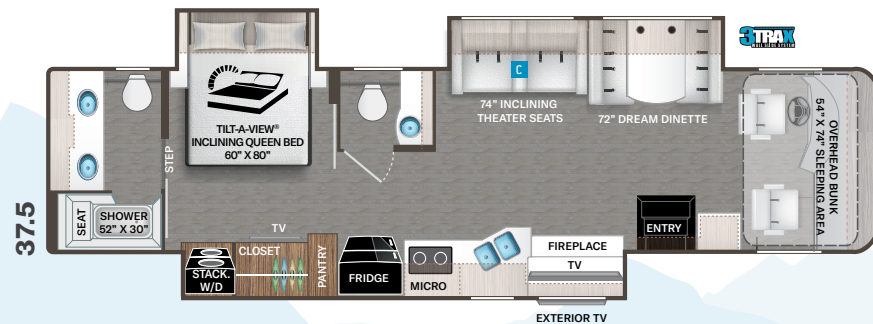

PALAZZO®

Featured Highlights

CONSTRUCTION & EXTERIOR

- Freightliner® XC-S Straight Rail Chassis with Atlas Foundation™
- Cummins® ISB 6.7L Diesel Engine with 300HP, 660 lb.-ft. Torque (33.5 & 33.6)
- Cummins® ISB 6.7L Diesel Engine with 340HP, 700 lb.-ft. Torque (37.4, 37.5 & 37.6)
- 160-amp, 12-volt Alternator
- In-Block, 750-watt Engine Heater
- 6-Speed Allison Automatic Transmission
- Full Air Front & Rear Drum Anti-Lock Brakes
- I-Beam Front Axle with 55° Wheel Cut
- Air-Ride™ Suspension
- Exhaust Brake
- Sachs® Shock Absorbers
- Under-Hood Light
- 90-gallon Fuel Tank with Dual Fills
- 10,000-lb. Trailer Hitch with 7-pin Round Connector
- Automatic Leveling Jacks with Touchpad Controls
- Welded Tubular Steel Floor
- Welded Tubular Aluminum Roof & Sidewall Cage Construction
- Vacu-Bond Laminated Roof, Walls & Floors with Block Foam Insulation
- One-Piece Fiberglass Front & Rear Caps
- One-Piece Windshield
- One-Piece TPO Roof
- Full-Body Paint Package with Gel-Coat Sidewalls with Invisible Front Paint Protection
- Basement Pass-Through Storage Compartment
- Easy Slide Storage Tray (33.5 & 33.6)

- Side-Hinged, Flush Mount Radius Compartment Doors
- Lighted Storage Compartments
- Power Patio Lateral Arm Awning with Integrated LED Lighting
- Entry Door Awning (37.5)
- Slideout Room Topper Awnings
- 3TRAX® Wall Slide System
- Frameless Dual Pane Windows

BEDROOM & BATHROOM

- King Size Bed with Tilt-A-View® Inclining Mechanism (37.4)
- Queen Size Bed with Tilt-A-View® Inclining Mechanism (33.5, 33.6, 37.5 & 37.6)
- Bunk Beds (33.5 & 37.6)
- USB Charging Ports in Nightstands
- Attractive Headboard, Bedsread & Throw Pillows
- Sconce Wall Lighting (33.5 & 33.6)
- Porcelain Toilet
- Oversized Fiberglass Shower with Glass Door
- Oxygenics® Shower Head
- Showermi\$er Hot Water Recycling System
- Power Vent in Bathroom