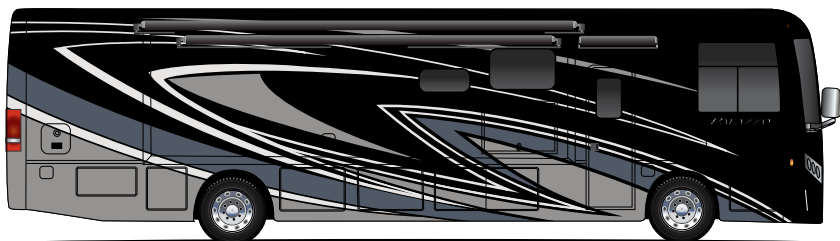

CRYSTAL DOWNS

PACIFIC DUNES

RIVIERA

WINGED FOOT

Options Available on
Select Floor Plans:

OPTIONAL 67" JACKKNIFE SOFA

OPTIONAL 67" THEATER SEATS

OPTIONAL 74" JACKKNIFE SOFA

PALAZZO®

Featured Highlights

CONSTRUCTION & EXTERIOR

- Freightliner® XC-S Straight Rail Chassis with Atlas Foundation™
- Cummins® ISB 6.7L Diesel Engine with 300HP, 660 lb.-ft. Torque (33.5 & 33.6)
- Cummins® ISB 6.7L Diesel Engine with 340HP, 700 lb.-ft. Torque (37.4, 37.5 & 37.6)
- 160-amp, 12-volt Alternator
- In-Block, 750-watt Engine Heater
- 6-Speed Allison Automatic Transmission
- Full Air Front & Rear Drum Anti-Lock Brakes
- I-Beam Front Axle with 55° Wheel Cut
- Air-Ride™ Suspension
- Exhaust Brake
- Sachs® Shock Absorbers
- Under-Hood Light
- 90-gallon Fuel Tank with Dual Fills
- 10,000-lb. Trailer Hitch with 7-pin Round Connector
- Automatic Leveling Jacks with Touchpad Controls
- Welded Tubular Steel Floor
- Welded Tubular Aluminum Roof & Sidewall Cage Construction
- Vacu-Bond Laminated Roof, Walls & Floors with Block Foam Insulation
- One-Piece Fiberglass Front & Rear Caps
- One-Piece Windshield
- One-Piece TPO Roof
- Full-Body Paint Package with Gel-Coat Sidewalls with Invisible Front Paint Protection
- Basement Pass-Through Storage Compartment
- Easy Slide Storage Tray (33.5 & 33.6)