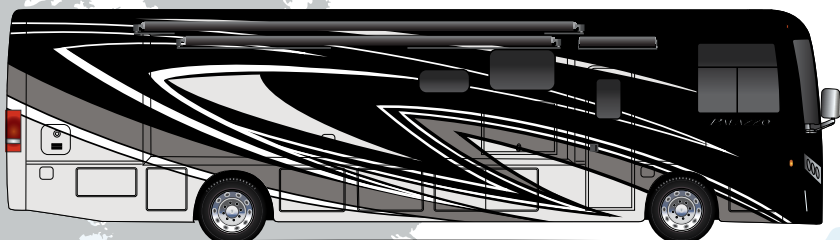

CRYSTAL DOWNS

PACIFIC DUNES

RIVIERA

WINGED FOOT

Options Available on
Select Floor Plans:

OPTIONAL 67" JACKKNIFE SOFA

OPTIONAL 67" THEATER SEATS

OPTIONAL 74" JACKKNIFE SOFA

PALAZZO®

Featured Highlights

CONSTRUCTION & EXTERIOR

- Freightliner® XC-S Straight Rail Chassis with Atlas Foundation™
- Cummins® ISB 6.7L Diesel Engine with 300HP, 660 lb.-ft. Torque (33.5 & 33.6)
- Cummins® ISB 6.7L Diesel Engine with 340HP, 700 lb.-ft. Torque (37.4, 37.5 & 37.6)
- 160-amp, 12-volt Alternator
- In-Block, 750-watt Engine Heater
- 6-Speed Allison Automatic Transmission
- Full Air Front & Rear Drum Anti-Lock Brakes
- I-Beam Front Axle with 55° Wheel Cut
- Air-Ride™ Suspension
- Exhaust Brake
- Sachs® Shock Absorbers
- Under-Hood Light
- 90-gallon Fuel Tank with Dual Fills
- 10,000-lb. Trailer Hitch with 7-pin Round Connector
- Automatic Leveling Jacks with Touchpad Controls
- Welded Tubular Steel Floor
- Welded Tubular Aluminum Roof & Sidewall Cage Construction
- Vacu-Bond Laminated Roof, Walls & Floors with Block Foam Insulation
- One-Piece Fiberglass Front & Rear Caps
- One-Piece Windshield
- One-Piece TPO Roof
- Full-Body Paint Package with Gel-Coat Sidewalls with Invisible Front Paint Protection
- Basement Pass-Through Storage Compartment
- Easy Slide Storage Tray (33.5 & 33.6)