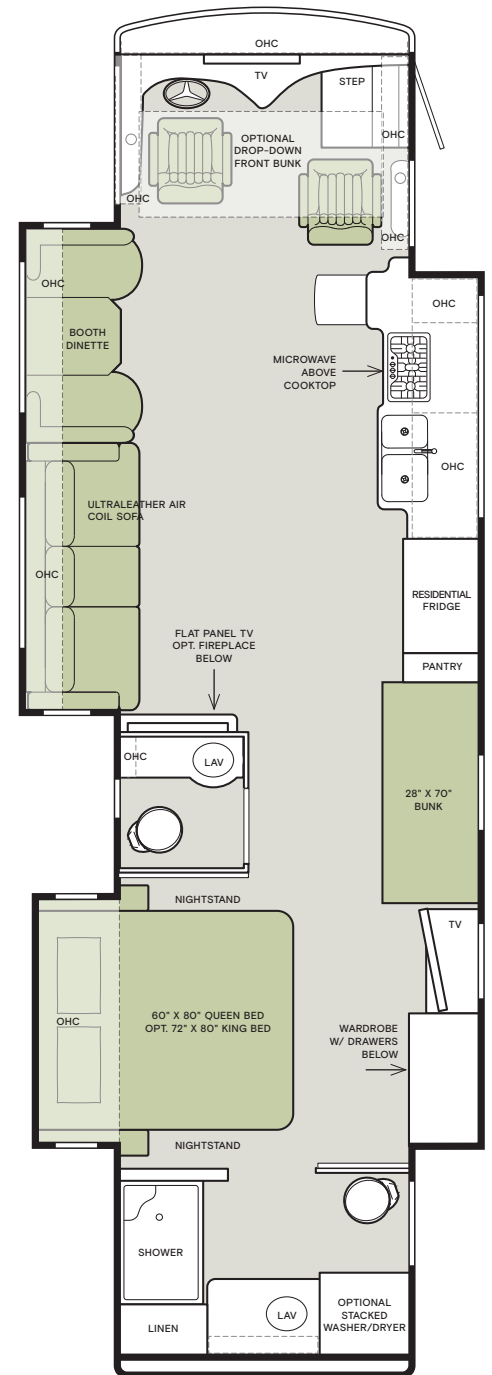

NEW

G5 FROSTED GRANITE

NEW

33 AA

37 BA

38 KA

Floor Plans

The design of every Allegro RED 360 floor plan must meet four essential criteria: Maximum space, Optimal organization, Relaxation plus, and Elegant atmosphere. Tiffin's MORE Plans offer your family the most comfortable layout for life on the road.

If optional furniture combinations are selected, window locations may vary from diagram shown.

All options may not be available in every model. Because of progressive improvements and specifications, standard and optional equipment are subject to change without notice or obligation.