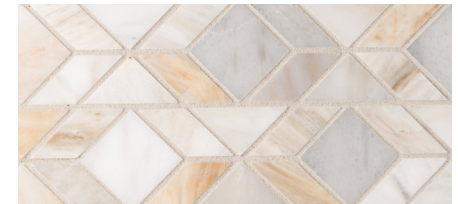

BACKSPLASH