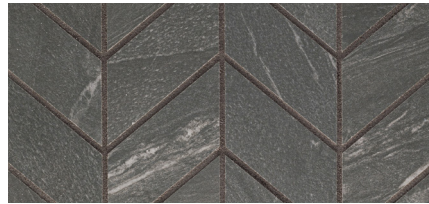

CABINETS

AMBER GLAZED

SHADOW

NATURAL ALDER

ULTRALEATHER

TRAIL

NEW

VICINITY NATURAL (S)
Matte Finish Tile

NEW

TAUPE HILLS

NEW

CONTESSAORA (O)
Glossy Finish Tile

NEW

FLOOR TILE

STONE CREEK NEW

WINDOW TREATMENT