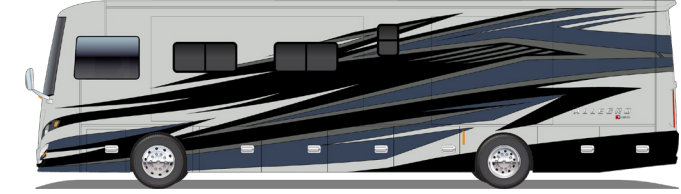

NEW

G5 EURO BLUE