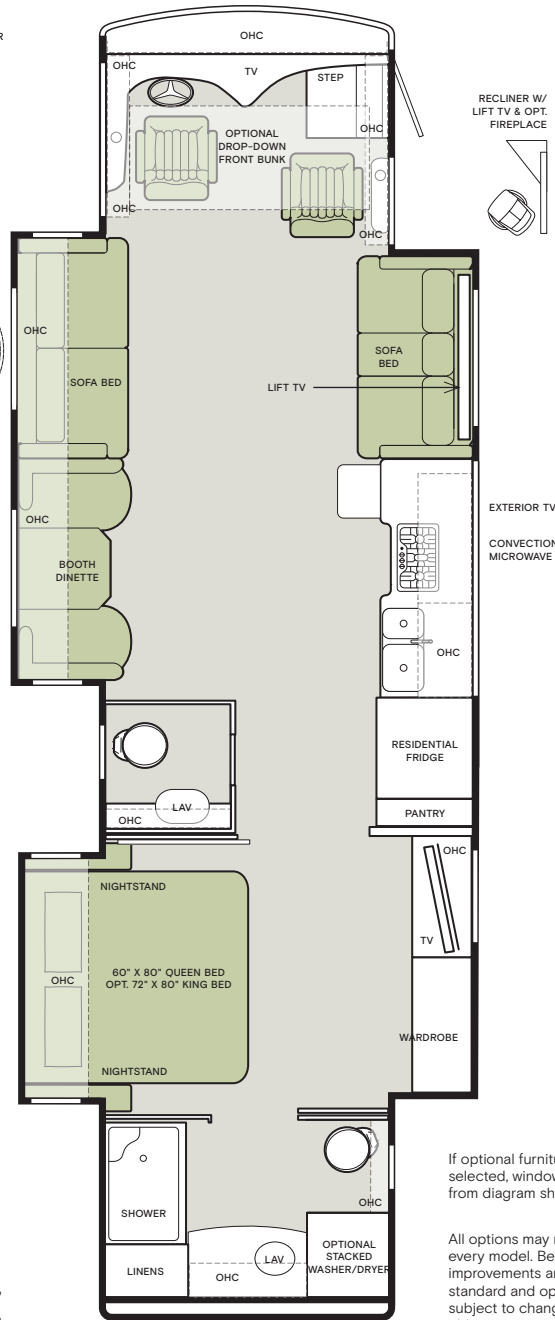

NEW

G5 FROSTED GRANITE

NEW

33 AA

37 BA

38 KA

Floor Plans

The design of every Allegro RED 360 floor plan must meet four essential criteria: Maximum space, Optimal organization, Relaxation plus, and Elegant atmosphere. Tiffin's MORE Plans offer your family the most comfortable layout for life on the road.

If optional furniture combinations are selected, window locations may vary from diagram shown.

All options may not be available in every model. Because of progressive improvements and specifications, standard and optional equipment are subject to change without notice or obligation.