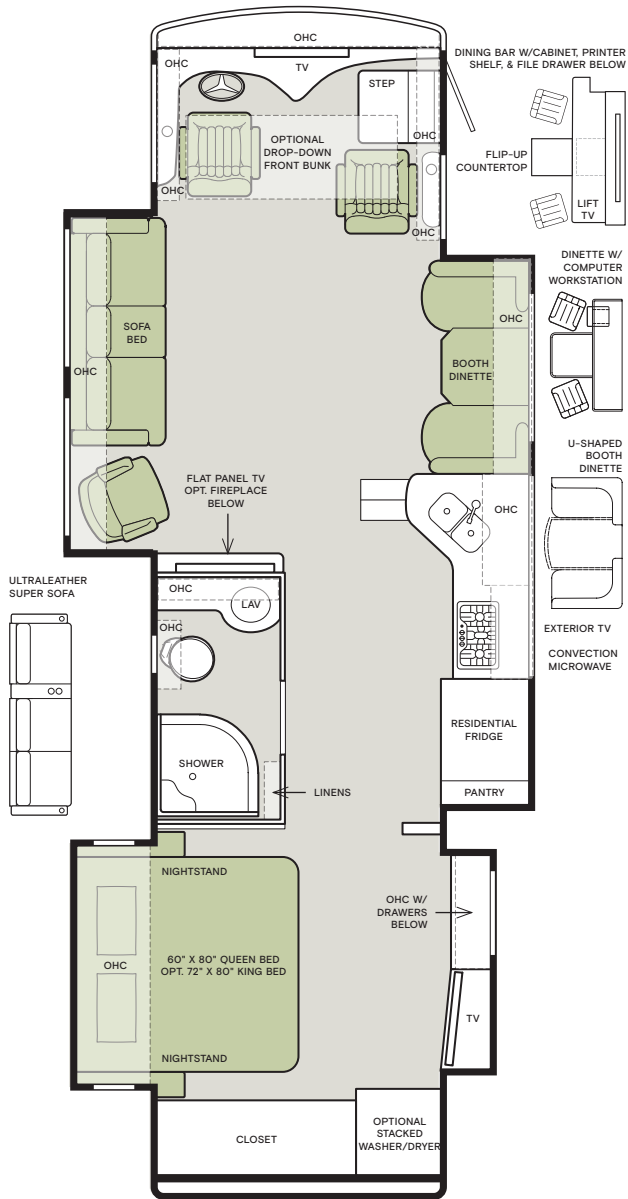

NEW

G5 FROSTED GRANITE

NEW

33 AA

37 BA

38 KA

Floor Plans

The design of every Allegro RED 360 floor plan must meet four essential criteria: Maximum space, Optimal organization, Relaxation plus, and Elegant atmosphere. Tiffin's MORE Plans offer your family the most comfortable layout for life on the road.