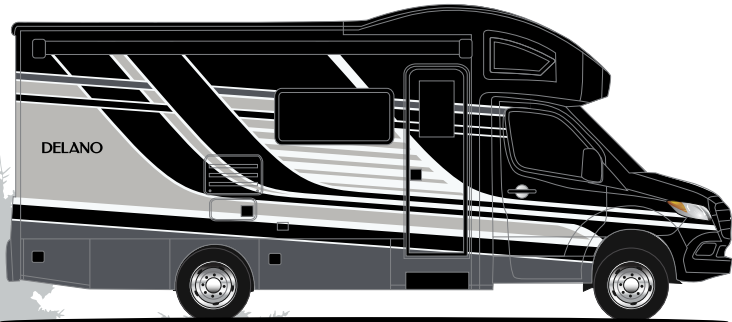

BLUE RIDGE

SMOKY MOUNTAIN

TEMPE

MIAMI MODERN

LUXURY GREY

FLOORING

DELANO®

Featured Highlights