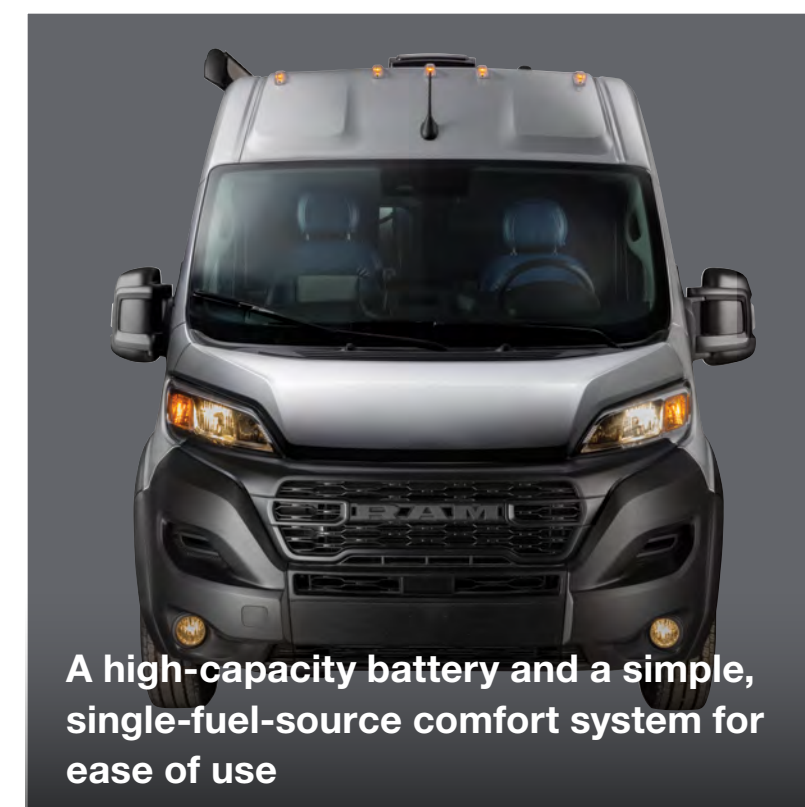

A high-capacity battery and a simple, single-fuel-source comfort system for ease of use