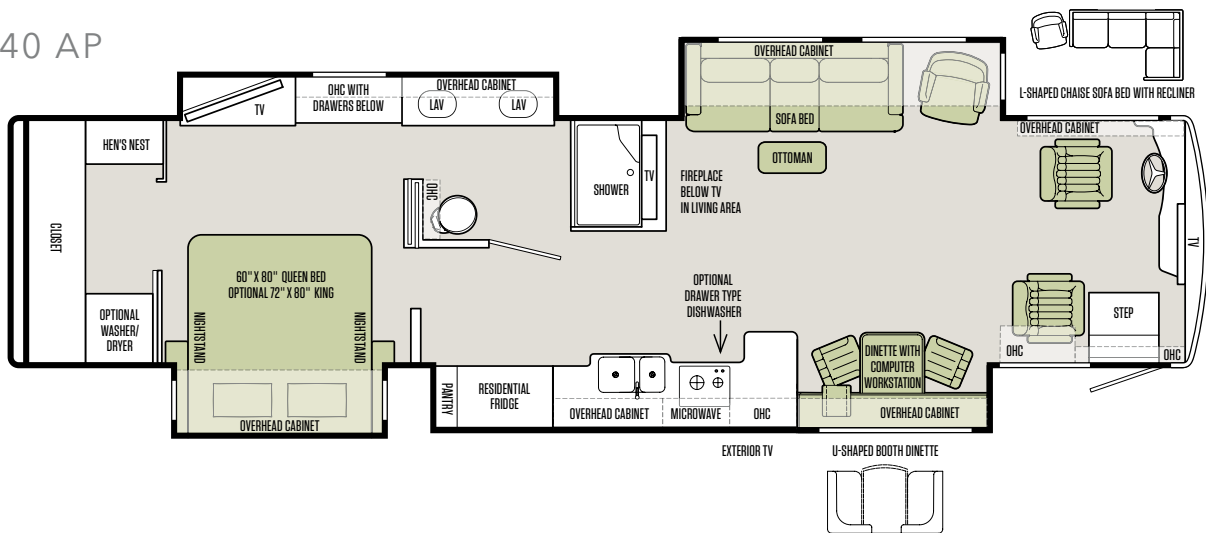

Thoughtful in every detail and in every dimension.

37 AP

40 AP

40 SP

Note: If optional furniture combinations are selected, window locations may vary from diagram shown.

All options may not be available in every model. Because of progressive improvements, specifications, standard & optional equipment are subject to change without notice or obligation. For a complete & up-to-date list of available options & specifications, as well as information on Tiffin's full line of motorhomes, visit tiffinmotorhomes.com.