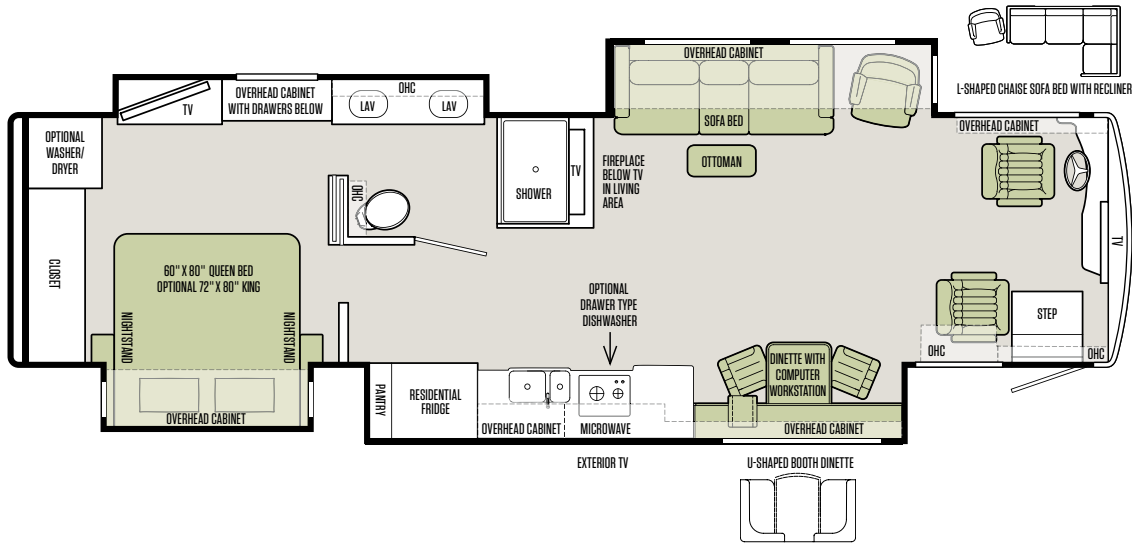

Thoughtful in every detail and in every dimension.

37 AP