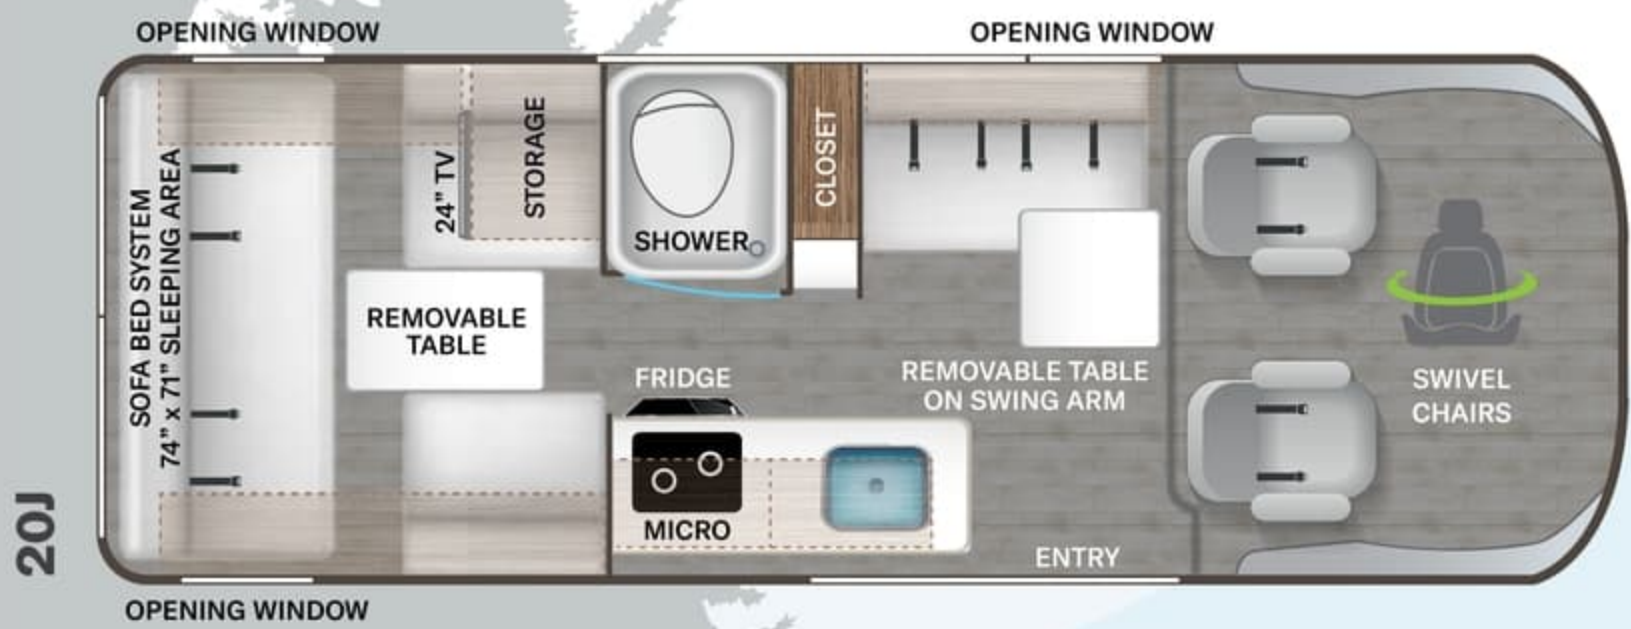

WHITE

FLOORING

CABINETRY

SEQUENCE®

Featured Highlights

CONSTRUCTION & EXTERIOR

- RAM ProMaster® 3500 Window Van, 280HP, 260 lb.-ft. Torque
- Thule® Lateral Arm Power Patio Awning with Integrated LED Lighting
- Thule® Roof Ladder and Roof Rack System
- Thule® Bike Rack on Rear Door
- Screen Door for Entryway
- Side Steps for Cab Doors
- 3,500-lb. Trailer Hitch with 4-pin Connector

CONSTRUCTION & EXTERIOR OPTIONS

- Retractable Roof Top with Sky Bunk™ Sleeping Area (20A & 20J)

AUTOMOTIVE & COCKPIT

- 7" Touchscreen Dash Radio with Apple CarPlay™ & Android Auto™
- Back-up Monitor
- Deluxe Heated/Remote Exterior Mirrors
- Power Windows & Door Locks
- Keyless Entry System
- Cruise Control
- Telescoping Leather Steering Wheel with Audio Buttons to Control Dash Radio
- Map Light
- Sunvisors
- 3-Piece Windshield Privacy Shades

- Drink Holders
- Leatherette, Swivel, Captain's Chairs
- Cockpit Floor Mat
- Driver & Passenger Air Bags
- Aluminum Wheels
- Dash Applique
- Emergency Engine Start Switch

INTERIOR

- Residential Vinyl Flooring
- Metal Entry Grab Handle
- Soft Touch Vinyl Ceiling
- Two (2) Three-Point Seat Belts in Booth Dinette (20A)
- Two (2) Lap Belts in Sofa (20J, 20K & 20L)
- Two (2) Three-Point Seat Belts in Rear Lounge (20J)
- Collapsible Dinette Table (20A)
- Removable Table on Swing Arm (20J & 20K)
- Removable Sofa Tables (20L)
- Wellformed Interior Wall Panels
- TecnoForm® S.p.A. Euro-Style Cabinet Doors
- LED Lighting
- Window Privacy Roller Shades
- Large Opening Side Windows
- Large Skylight in Living Area (20A & 20J)

- Expanding Sleeper Sofa (20K)
- Magnetic Rear Screen Door (20A & 20J)

ENTERTAINMENT

- 24" TV in Living Area with Outdoor Viewing Capability (20A, 20L & 20K)
- 24" TV in Rear Living Area (20J)
- Electronics Cabinet with HDMI Cable & USB Charging Ports Throughout
- Winegard® Connect™ 2.0 WiFi / 4G / Digital TV Antenna
- Cable TV Ready
- HS/DSS Satellite Ready