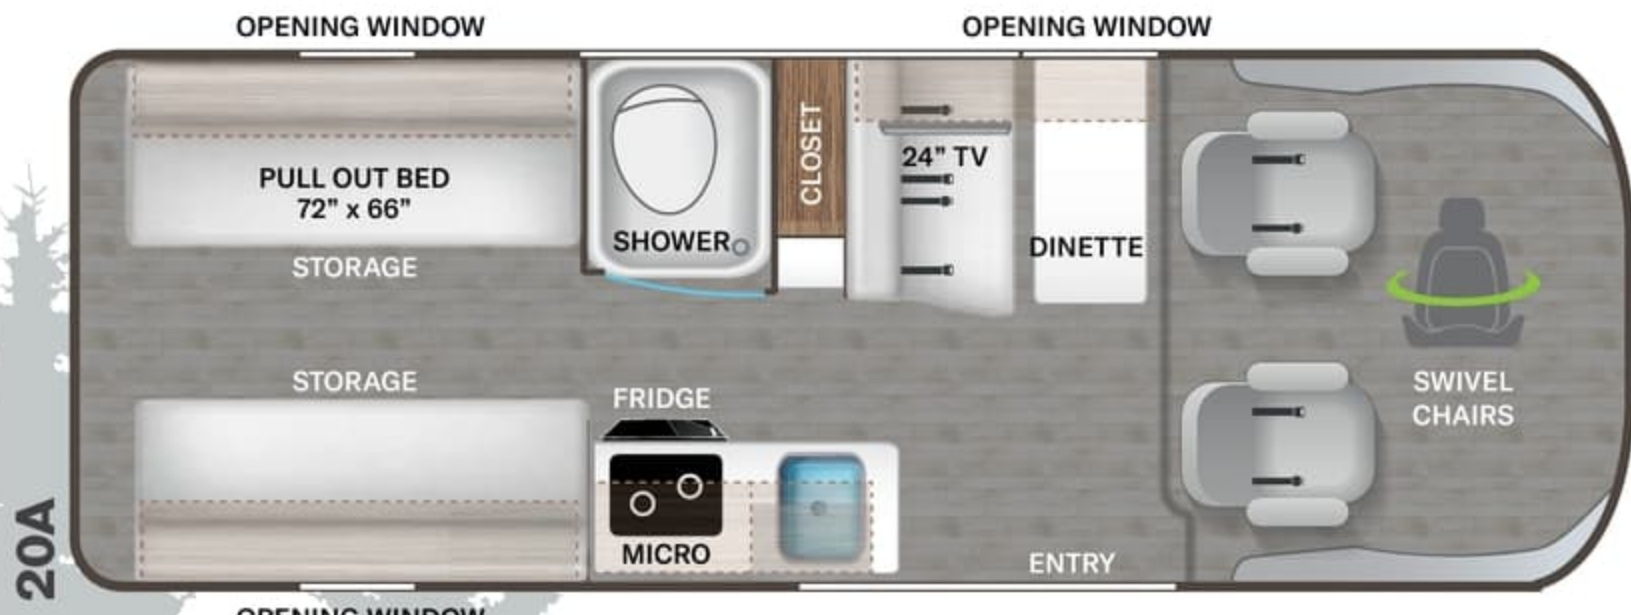

WHITE

FLOORING

CABINETRY

SEQUENCE®

Featured Highlights

CONSTRUCTION & EXTERIOR

- RAM ProMaster® 3500 Window Van, 280HP, 260 lb.-ft. Torque
- Thule® Lateral Arm Power Patio Awning with Integrated LED Lighting
- Thule® Roof Ladder and Roof Rack System
- Thule® Bike Rack on Rear Door
- Screen Door for Entryway
- Side Steps for Cab Doors
- 3,500-lb. Trailer Hitch with 4-pin Connector

CONSTRUCTION & EXTERIOR OPTIONS

- Retractable Roof Top with Sky Bunk™ Sleeping Area (20A & 20J)

AUTOMOTIVE & COCKPIT

- 7" Touchscreen Dash Radio with Apple CarPlay™ & Android Auto™
- Back-up Monitor
- Deluxe Heated/Remote Exterior Mirrors
- Power Windows & Door Locks
- Keyless Entry System
- Cruise Control
- Telescoping Leather Steering Wheel with Audio Buttons to Control Dash Radio
- Map Light
- Sunvisors
- 3-Piece Windshield Privacy Shades

- Drink Holders
- Leatherette, Swivel, Captain's Chairs
- Cockpit Floor Mat
- Driver & Passenger Air Bags
- Aluminum Wheels
- Dash Applique
- Emergency Engine Start Switch

INTERIOR

- Residential Vinyl Flooring
- Metal Entry Grab Handle
- Soft Touch Vinyl Ceiling
- Two (2) Three-Point Seat Belts in Booth Dinette (20A)
- Two (2) Lap Belts in Sofa (20J, 20K & 20L)
- Two (2) Three-Point Seat Belts in Rear Lounge (20J)
- Collapsible Dinette Table (20A)
- Removable Table on Swing Arm (20J & 20K)
- Removable Sofa Tables (20L)
- Wellformed Interior Wall Panels
- TecnoForm® S.p.A. Euro-Style Cabinet Doors
- LED Lighting
- Window Privacy Roller Shades
- Large Opening Side Windows
- Large Skylight in Living Area (20A & 20J)

- Expanding Sleeper Sofa (20K)
- Magnetic Rear Screen Door (20A & 20J)

ENTERTAINMENT

- 24" TV in Living Area with Outdoor Viewing Capability (20A, 20L & 20K)
- 24" TV in Rear Living Area (20J)
- Electronics Cabinet with HDMI Cable & USB Charging Ports Throughout
- Winegard® Connect™ 2.0 WiFi / 4G / Digital TV Antenna
- Cable TV Ready
- HS/DSS Satellite Ready