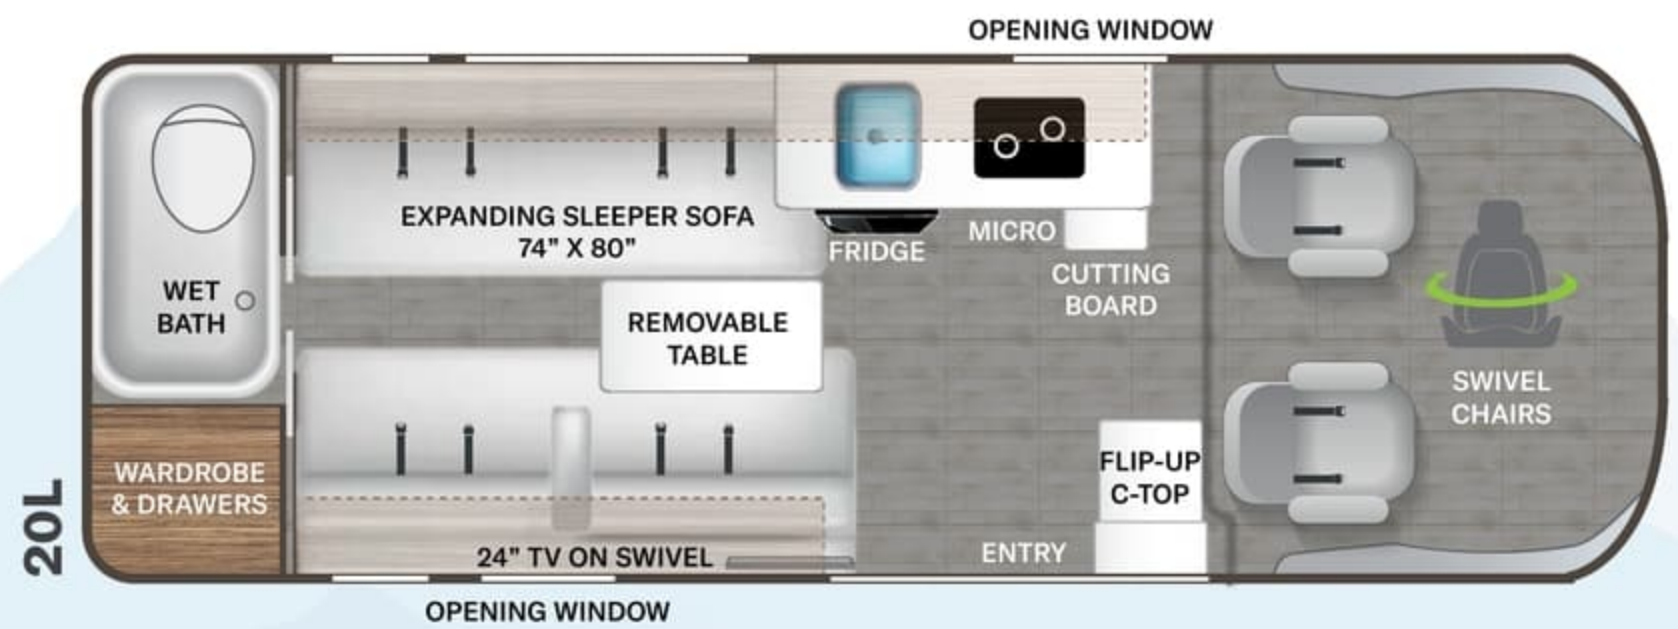

WHITE

FLOORING

CABINETRY

SEQUENCE®

Featured Highlights

CONSTRUCTION & EXTERIOR

- RAM ProMaster® 3500 Window Van, 280HP, 260 lb.-ft. Torque
- Thule® Lateral Arm Power Patio Awning with Integrated LED Lighting
- Thule® Roof Ladder and Roof Rack System
- Thule® Bike Rack on Rear Door
- Screen Door for Entryway
- Side Steps for Cab Doors
- 3,500-lb. Trailer Hitch with 4-pin Connector

CONSTRUCTION & EXTERIOR OPTIONS

- Retractable Roof Top with Sky Bunk™ Sleeping Area (20A & 20J)

AUTOMOTIVE & COCKPIT

- 7" Touchscreen Dash Radio with Apple CarPlay™ & Android Auto™
- Back-up Monitor
- Deluxe Heated/Remote Exterior Mirrors
- Power Windows & Door Locks
- Keyless Entry System
- Cruise Control
- Telescoping Leather Steering Wheel with Audio Buttons to Control Dash Radio
- Map Light
- Sunvisors
- 3-Piece Windshield Privacy Shades

- Expanding Sleeper Sofa (20K)
- Magnetic Rear Screen Door (20A & 20J)

ENTERTAINMENT

- 24" TV in Living Area with Outdoor Viewing Capability (20A, 20L & 20K)
- 24" TV in Rear Living Area (20J)
- Electronics Cabinet with HDMI Cable & USB Charging Ports Throughout
- Winegard® Connect™ 2.0 WiFi / 4G / Digital TV Antenna
- Cable TV Ready
- HS/DSS Satellite Ready