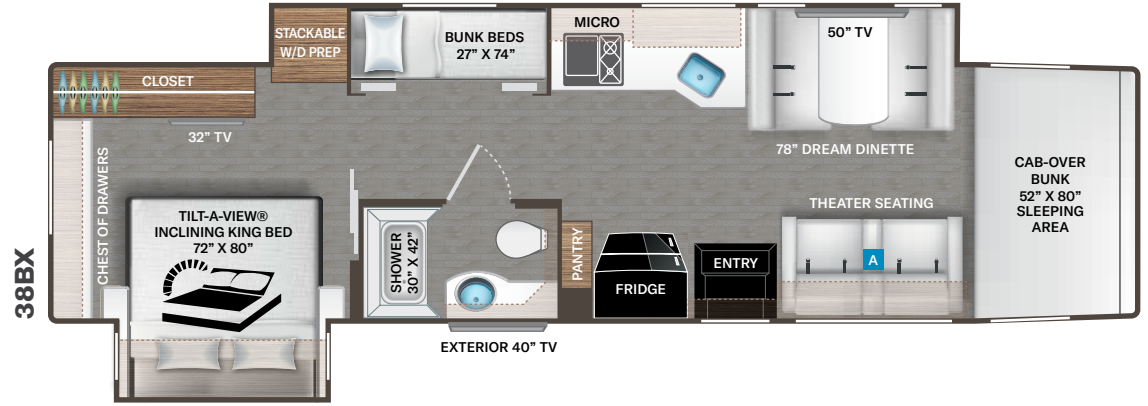

Standard

Optional

INCEPTION™

Options Available on Select Floor Plans:

OPTIONAL SOFA

OPTIONAL 78" SOFA