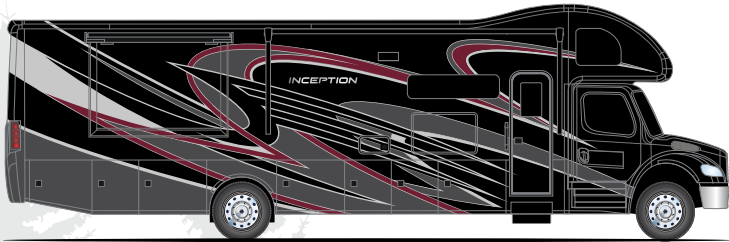

BRIDGEWAY BLUE

POCONO SMOKE

RYERSON RED

Standard

Optional

INCEPTION™

Options Available on Select Floor Plans:

OPTIONAL SOFA

OPTIONAL 78" SOFA

Featured Highlights

CONSTRUCTION & EXTERIOR

- Freightliner® S2RV Chassis - Cummins® B6.7L / 360HP & 800 lb-ft Torque
- Welded Tubular Steel Floor
- Welded Tubular Aluminum Roof & Sidewall Cage Construction
- Premium One-Piece Roof
- Fiberglass Front & Rear Cap
- Full-Body Paint Package with Gel Coated Sidewalls
- Invisible Front Paint Protection
- Automatic Leveling Jacks with Touchpad Controls
- Rotocast Storage Compartments
- Basement Pass-Through Storage
- Side-Hinged Aluminum Compartment Doors
- Pet-Link™ Multi-Purpose Tie-Down
- Power Patio Awning with Integrated LED Lighting
- Power Entry Door Awning (38FX)
- Powered Sky View Shade in Cab Overhead
- Slideout Room Awnings
- Roof Ladder
- Electric Entry Step
- Automatic Courtesy Lights Over Cab Entry
- Frameless Dual Pane Windows

AUTOMOTIVE & COCKPIT

- 10.1" Touchscreen Dash Radio with Bluetooth®, Apple CarPlay®/Android Auto® & Sirius/XM® Prep
- Heated/Remote Exterior Mirrors
- Side View Camera System
- Emergency Engine Start Switch
- Air Ride Adjustable Driver & Passenger Captain's Chairs with Center Arm Rests
- Power Windows & Door Locks

- Cruise Control
- Tilt & Telescoping Steering Wheel
- Map Light
- Drink Holders
- Fog Lamps
- All Weather Cab Floor Mats
- Privacy Curtain
- Cabover Sleeping Area
- Fiberglass Running Boards
- 295/75R Tires with 22.5" Aluminum Wheels