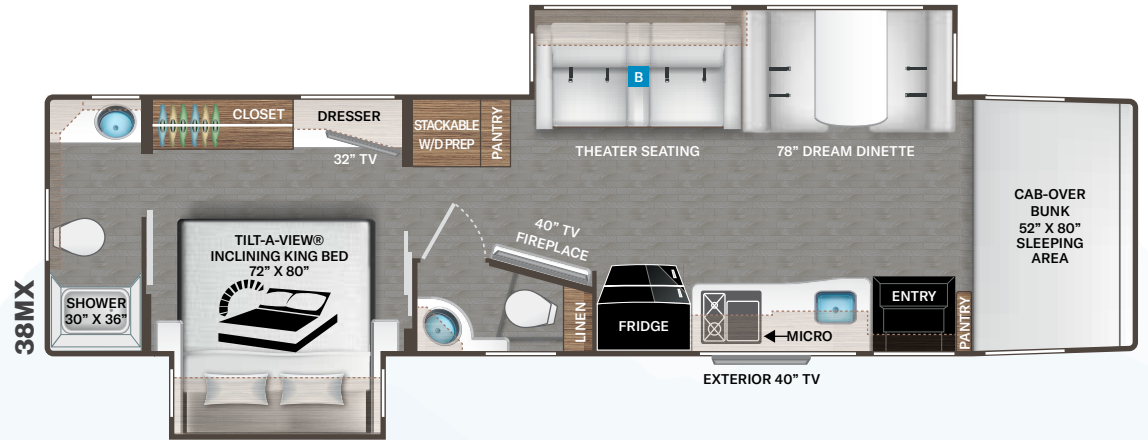

BRIDGEWAY BLUE

POCONO SMOKE

RYERSON RED

Standard

Optional

INCEPTION™

Options Available on Select Floor Plans:

OPTIONAL SOFA

OPTIONAL 78" SOFA

Featured Highlights

CONSTRUCTION & EXTERIOR

- Freightliner® S2RV Chassis - Cummins® B6.7L / 360HP & 800 lb-ft Torque
- Welded Tubular Steel Floor
- Welded Tubular Aluminum Roof & Sidewall Cage Construction
- Premium One-Piece Roof
- Fiberglass Front & Rear Cap
- Full-Body Paint Package with Gel Coated Sidewalls
- Invisible Front Paint Protection
- Automatic Leveling Jacks with Touchpad Controls
- Rotocast Storage Compartments
- Basement Pass-Through Storage
- Side-Hinged Aluminum Compartment Doors
- Pet-Link™ Multi-Purpose Tie-Down
- Power Patio Awning with Integrated LED Lighting
- Power Entry Door Awning (38FX)
- Powered Sky View Shade in Cab Overhead
- Slideout Room Awnings
- Roof Ladder
- Electric Entry Step
- Automatic Courtesy Lights Over Cab Entry
- Frameless Dual Pane Windows

INTERIOR

- Luxury Vinyl Tile
- 84" Interior Ceiling Height
- Soft Touch Vinyl Ceiling
- LED Lighting
- Ceiling Ducted Air Conditioning System
- Hardwood Veneer Paneling in Select Areas
- Satin Finish Cabinetry with Solid Wood Flat Panel Cabinet Doors & Nickel Finish Hardware
- Full Extension Metal Ball-Bearing Drawer Guides
- Lambrequin Window Treatments
- Window Privacy Roller Shades
- Leatherette Dream Dinette® Booth with Cup Holders
- Single Child Safety Tether in Dinette
- Passenger Seatbelts in Select Areas
- Pressed Laminate Countertops in Select Areas
- Leatherette Theater Seating with Footrests
- Leatherette Sofa Bed (38FX)
- Electric Fireplace with Remote Control (38FX & 38MX)