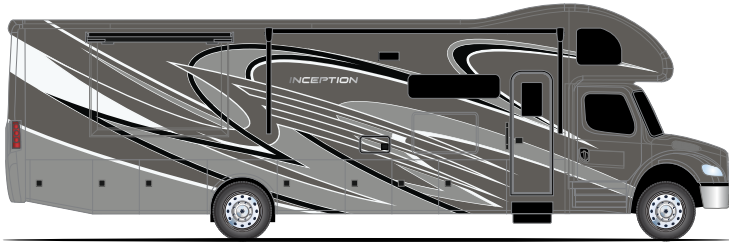

BRIDGEWAY BLUE

POCONO SMOKE

RYERSON RED

Standard

Optional

INCEPTION™

Options Available on Select Floor Plans:

OPTIONAL SOFA

OPTIONAL 78" SOFA

Featured Highlights

CONSTRUCTION & EXTERIOR

- Freightliner® S2RV Chassis - Cummins® B6.7L / 360HP & 800 lb-ft Torque
- Welded Tubular Steel Floor
- Welded Tubular Aluminum Roof & Sidewall Cage Construction
- Premium One-Piece Roof
- Fiberglass Front & Rear Cap
- Full-Body Paint Package with Gel Coated Sidewalls
- Invisible Front Paint Protection
- Automatic Leveling Jacks with Touchpad Controls
- Rotocast Storage Compartments
- Basement Pass-Through Storage
- Side-Hinged Aluminum Compartment Doors
- Pet-Link™ Multi-Purpose Tie-Down
- Power Patio Awning with Integrated LED Lighting
- Power Entry Door Awning (38FX)
- Powered Sky View Shade in Cab Overhead
- Slideout Room Awnings
- Roof Ladder
- Electric Entry Step
- Automatic Courtesy Lights Over Cab Entry
- Frameless Dual Pane Windows

AUTOMOTIVE & COCKPIT

- 10.1" Touchscreen Dash Radio with Bluetooth®, Apple CarPlay®/Android Auto® & Sirius/XM® Prep
- Heated/Remote Exterior Mirrors
- Side View Camera System
- Emergency Engine Start Switch
- Air Ride Adjustable Driver & Passenger Captain's Chairs with Center Arm Rests
- Power Windows & Door Locks

- Cruise Control
- Tilt & Telescoping Steering Wheel
- Map Light
- Drink Holders
- Fog Lamps
- All Weather Cab Floor Mats
- Privacy Curtain
- Cabover Sleeping Area
- Fiberglass Running Boards
- 295/75R Tires with 22.5" Aluminum Wheels