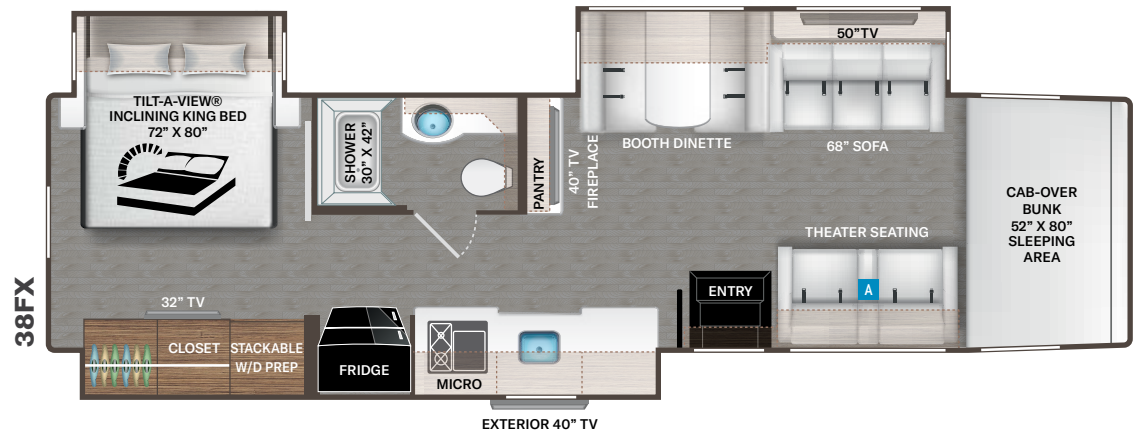

BRIDGEWAY BLUE

POCONO SMOKE

RYERSON RED

Standard

Optional

INCEPTION™

Options Available on Select Floor Plans:

OPTIONAL SOFA

OPTIONAL 78" SOFA

Featured Highlights

CONSTRUCTION & EXTERIOR

- Freightliner® S2RV Chassis - Cummins® B6.7L / 360HP & 800 lb-ft Torque
- Welded Tubular Steel Floor
- Welded Tubular Aluminum Roof & Sidewall Cage Construction
- Premium One-Piece Roof
- Fiberglass Front & Rear Cap
- Full-Body Paint Package with Gel Coated Sidewalls
- Invisible Front Paint Protection
- Automatic Leveling Jacks with Touchpad Controls
- Rotocast Storage Compartments
- Basement Pass-Through Storage
- Side-Hinged Aluminum Compartment Doors
- Pet-Link™ Multi-Purpose Tie-Down
- Power Patio Awning with Integrated LED Lighting
- Power Entry Door Awning (38FX)
- Powered Sky View Shade in Cab Overhead
- Slideout Room Awnings
- Roof Ladder
- Electric Entry Step
- Automatic Courtesy Lights Over Cab Entry
- Frameless Dual Pane Windows

INTERIOR

- Luxury Vinyl Tile
- 84" Interior Ceiling Height
- Soft Touch Vinyl Ceiling
- LED Lighting
- Ceiling Ducted Air Conditioning System
- Hardwood Veneer Paneling in Select Areas
- Satin Finish Cabinetry with Solid Wood Flat Panel Cabinet Doors & Nickel Finish Hardware
- Full Extension Metal Ball-Bearing Drawer Guides
- Lambrequin Window Treatments
- Window Privacy Roller Shades
- Leatherette Dream Dinette® Booth with Cup Holders
- Single Child Safety Tether in Dinette
- Passenger Seatbelts in Select Areas
- Pressed Laminate Countertops in Select Areas
- Leatherette Theater Seating with Footrests
- Leatherette Sofa Bed (38FX)
- Electric Fireplace with Remote Control (38FX & 38MX)