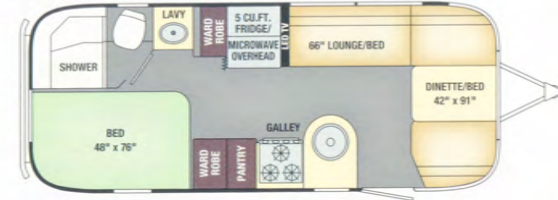

International Signature Floorplans

19

23D

23FB

25