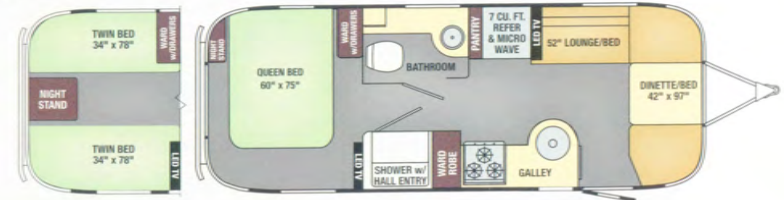

International Signature Floorplans

19

23D

23FB

25