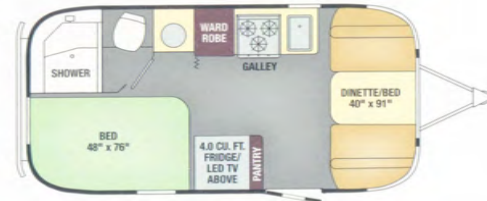

International Signature Floorplans

19