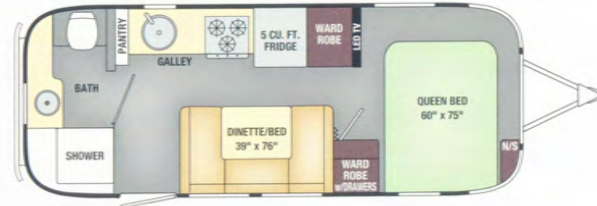

International Signature Floorplans

19

23D

23FB

25