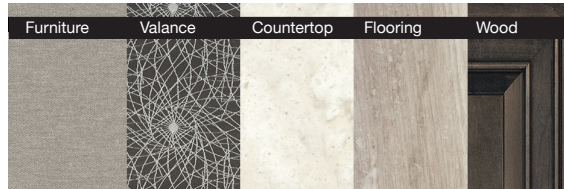

37TS OPTIONS A, B AND C

37L OPTIONS A AND C

INTERIOR DÉCOR

Crossville

Richmond

EXTERIOR SELECTIONS

Cobblestone Full-Body Paint

Moonlight Full-Body Paint