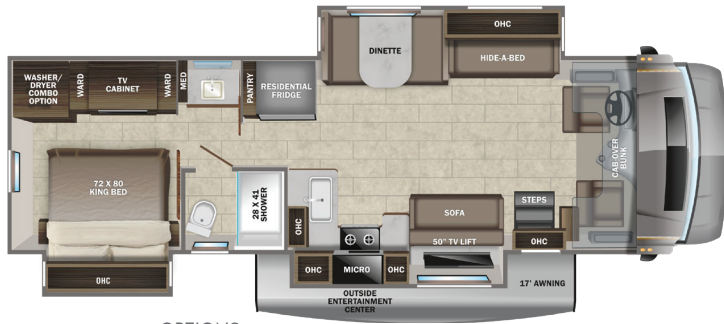

2022 ENTEGRA COACH ACCOLADE

ACCOLADE

SUPER CLASS C DIESEL MOTOR COACH

2022

ENTEGRA
COACH®

FLOORPLANS

37K OPTIONS B AND C

37M OPTIONS A, B AND C

STANDARD CHASSIS EQUIPMENT

Freightliner® S2RV chassis
 GVWR - 31,000 lb.
 GCWR - 43,000 lb.
 Cummins® ISB 6.7L 360 HP diesel engine with 800 ft.-lb. torque
 Allison® 3000 MH automatic transmission
 185-amp alternator
 G-rated highway tires - 275/80R22.5
 Engine exhaust brake
 12,000-lb. hitch with 1,200-lb. tongue capacity and 7-pin plug
 Dual 12V chassis batteries
 100-gal. fuel tank
 10-gal. DEF tank

Powered roof vent in bathroom with wall switch
 Walk-around, king-size bed with bedspread and nightstands
 Under-bed storage (select models)
 LED TV in bedroom
 Large wardrobes
 Bunks with industry-exclusive 300-lb. capacity each (37L)

STANDARD SAFETY EQUIPMENT

2-point lap safety belts in all designated seating locations
 Driver and passenger airbags
 Third brake light
 Porch light
 Smoke alarm
 Carbon monoxide detector

OPTIONS

Power theater seating (N/A 37K, STD on 37M)
 Hide-a-bed sofa (37M)
 Freestanding table with 4 chairs (N/A 37L)
 Combination washer/dryer (N/A 37K)
 Stackable washer/dryer (37K)
 12-cu.ft. gas/electric, 4-door refrigerator
 Slide-out tray with 12V refrigerator cooler in basement
 Winegard® TRAV'LER® satellite dish - DIRECTV®
 Canadian Shaw® TRAV'LER® satellite dish - DIRECTV®