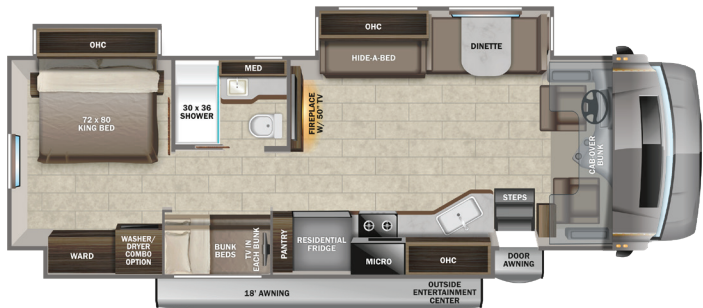

37L OPTIONS A AND C