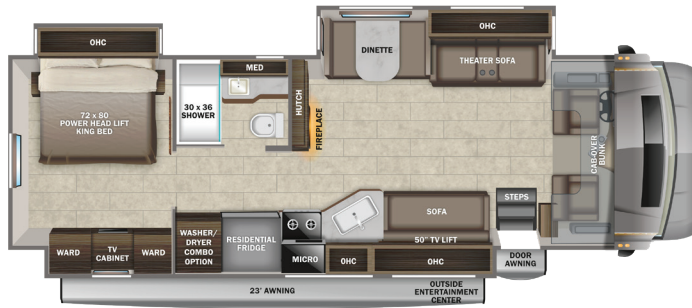

37M OPTIONS A, B AND C