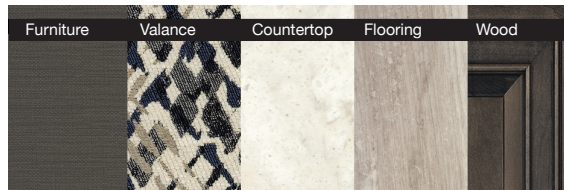

37TS OPTIONS A, B AND C

37L OPTIONS A AND C

INTERIOR DÉCOR

Crossville

Richmond

EXTERIOR SELECTIONS

Cobblestone Full-Body Paint

Moonlight Full-Body Paint