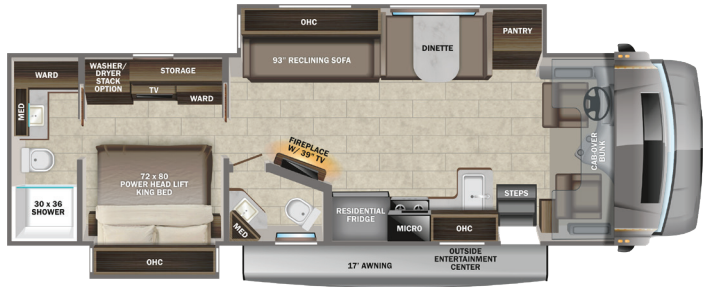

FLOORPLANS

37K OPTIONS B AND C