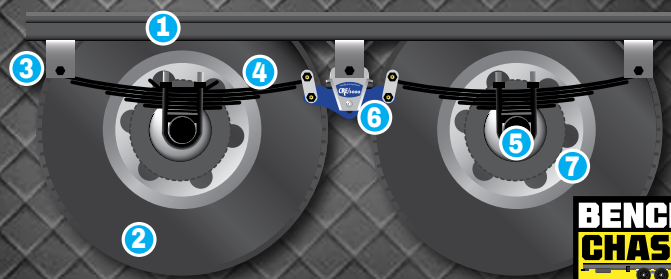

PERFORMANCE

RUNNING GEAR

- 16** Aluminum framed wall with Azdel outside / inside & block foam insulation
- 17** Painted front cap
- 18** Rota-Flex pinbox
- 19** Large unobstructed pass through storage

- 1** 2" TORSION TUBE WELDED TO I-BEAM FOR EXTRA STRENGTH
- 2** SUPER G 4,400 LB. RATED TIRES
- 3** SPRING HANGERS WITH V-BRACKET REINFORCEMENT
- 4** DEXTER HEAVY DUTY 4K SPRINGS
- 5** 7,000 LB. AXLES
- 6** MORRYDE CRE3000 SUSPENSION SYSTEM WITH HEAVY DUTY 1/2" THICK SHACKLES & WET BOLT KIT
- 7** DISC BRAKE (OPTIONAL)